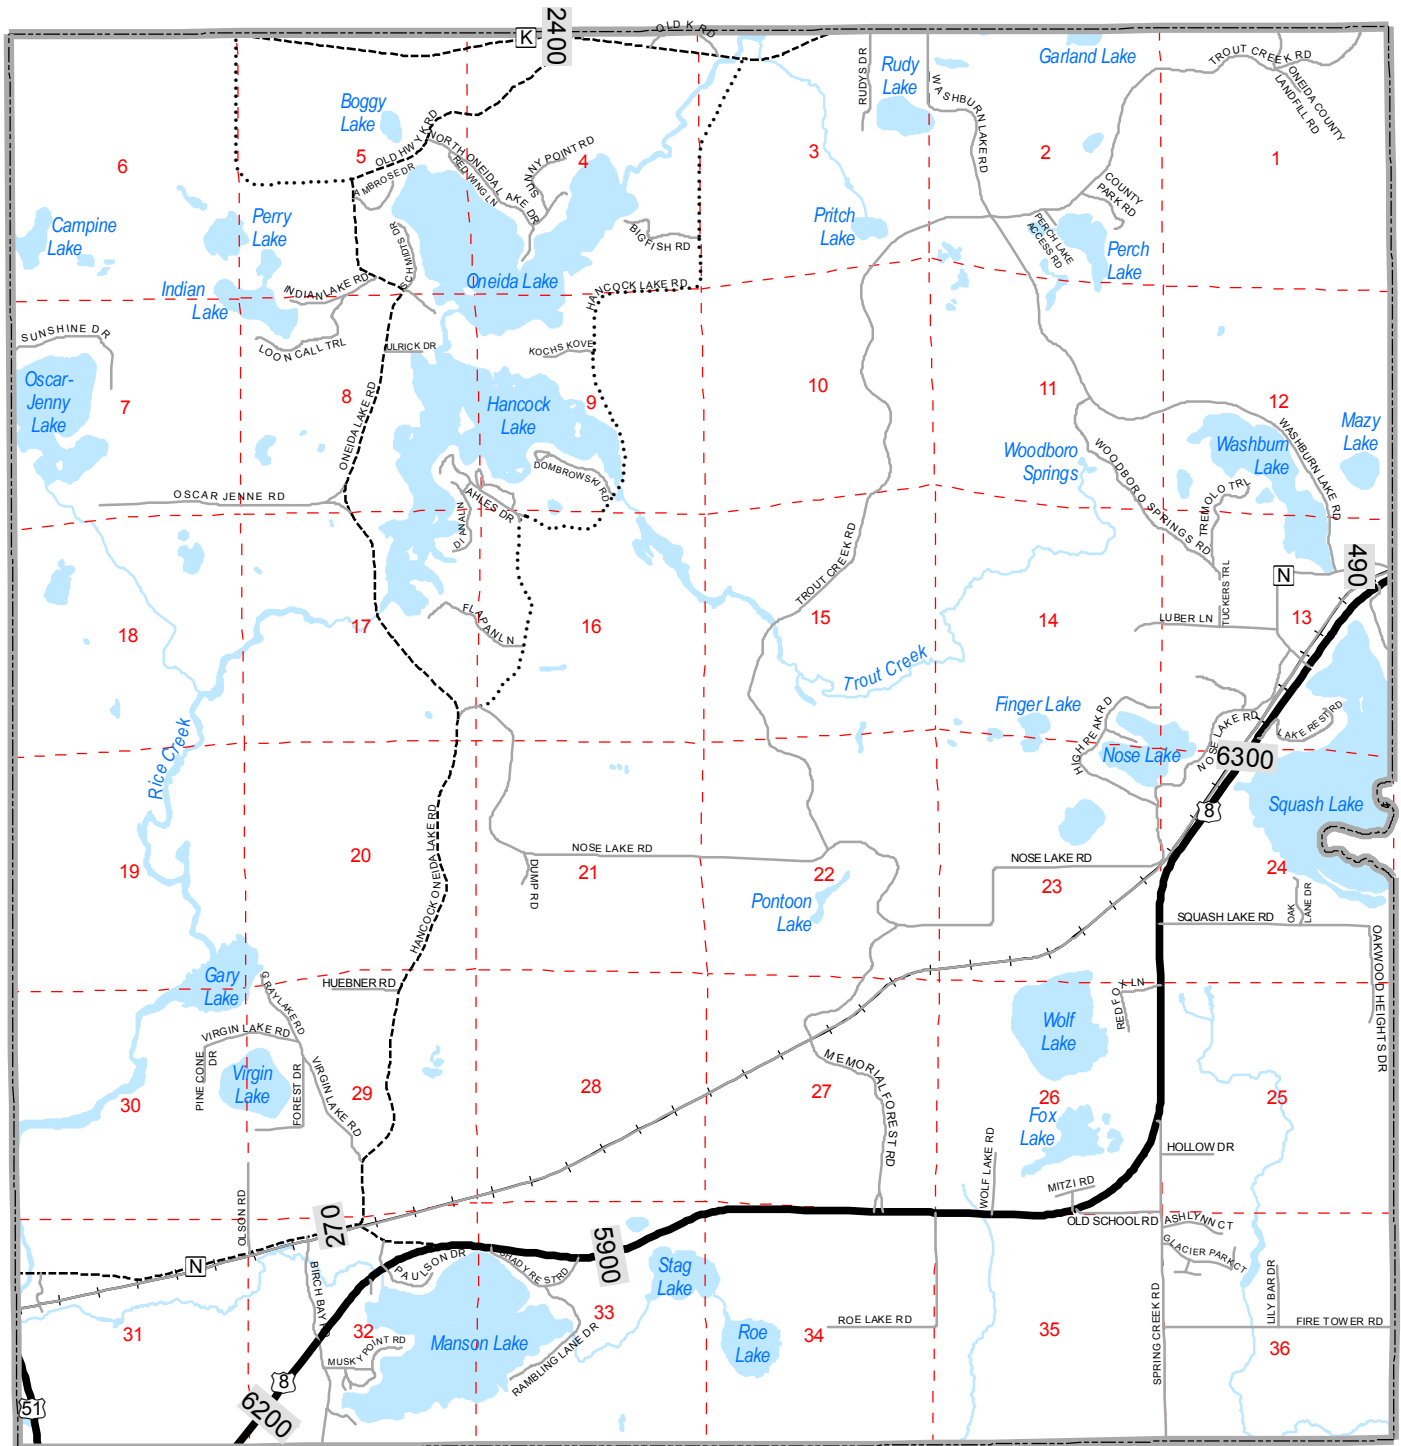

Map 5
Town of Woodboro
Transportation
Oneida County, Wisconsin

Source: WI DNR, NCWRPC, WI DOT 2006

This map is neither a legally recorded map nor a survey and is not intended to be used as one. This drawing is a compilation of records, information and data used for reference purposes only. NCWRPC is not responsible for any inaccuracies herein contained.

- Town Border
- - - Section Lines
- Principle Arterial
- - - Major Collector
- Minor Collector
- Local Roads

- Railroad
- 500 Annual Average Daily Traffic Count, 2006
- Water

Prepared by:
**North Central
Wisconsin Regional
Planning Commission**