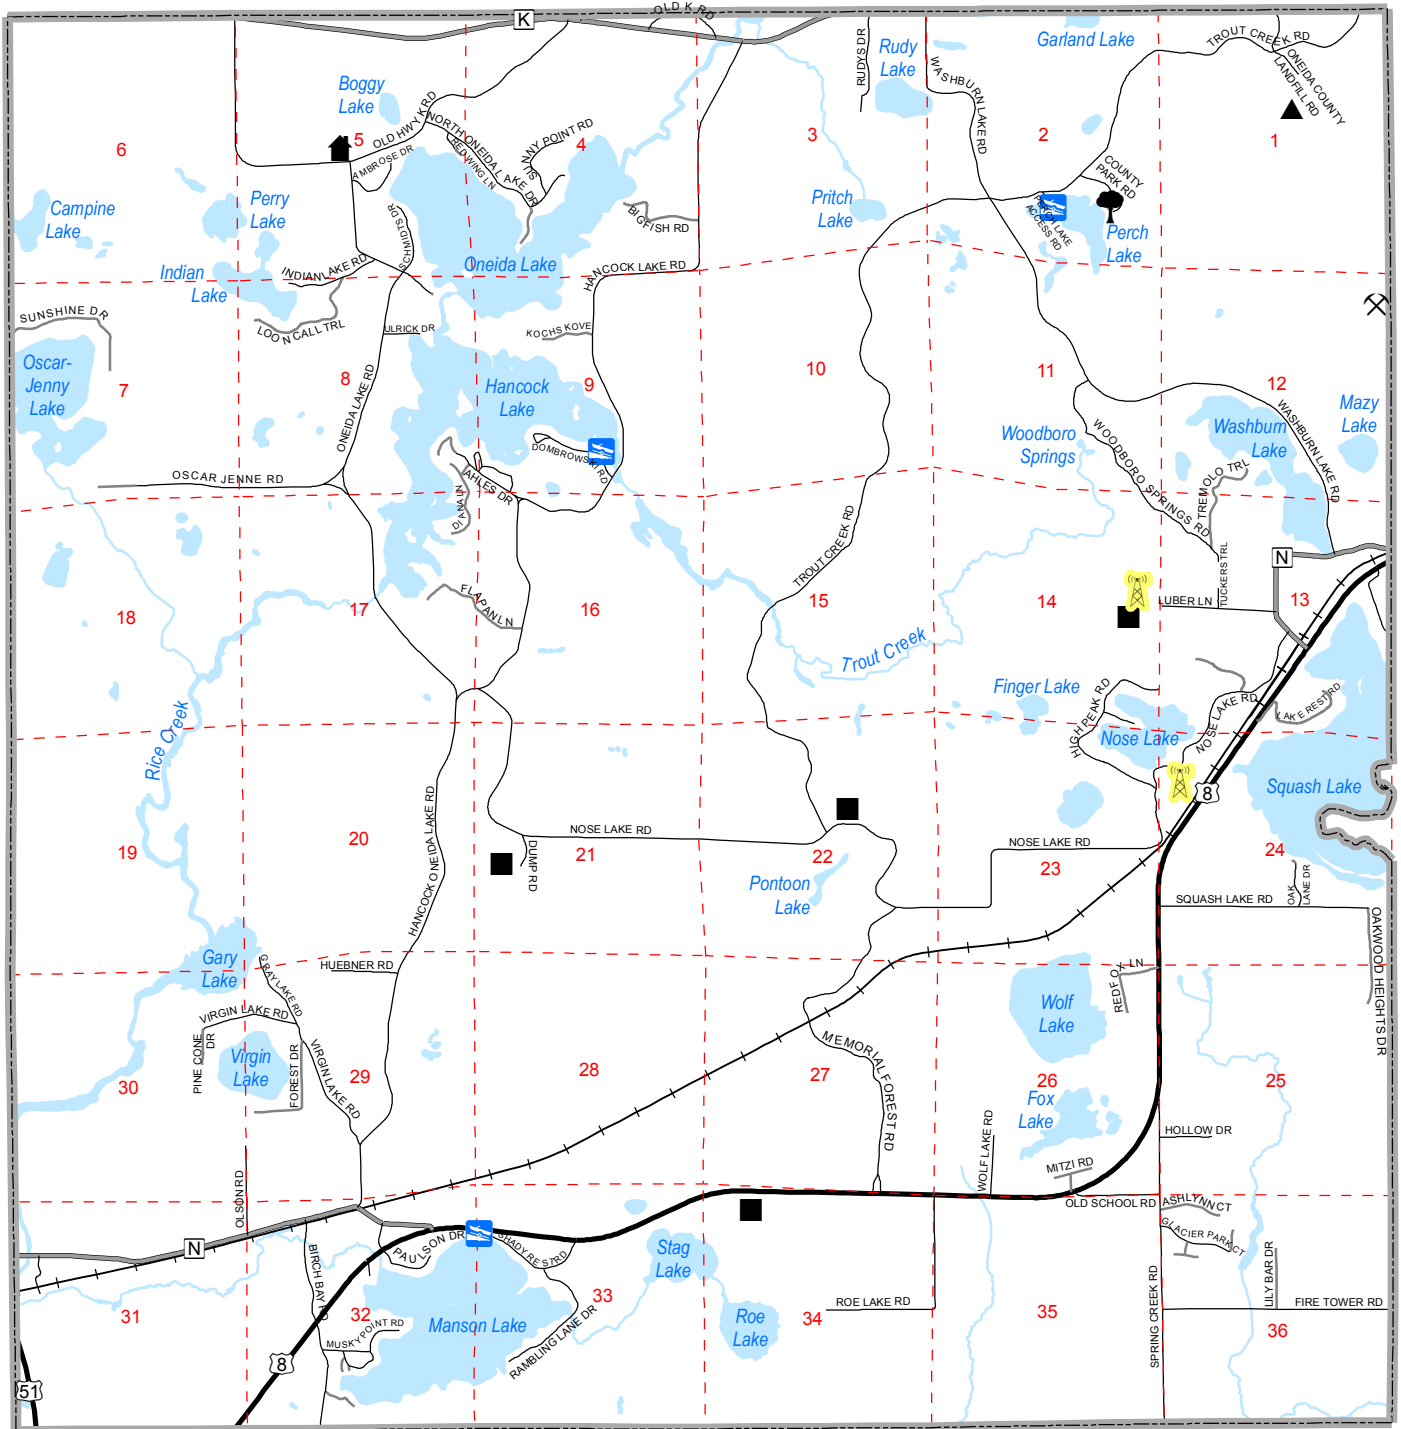

Map 4
Town of Woodboro
Community Facilities
Oneida County, Wisconsin

- Town Border
- Section Lines
- US & State Highways
- County Highways
- Local Roads
- Private / Other
- Railroad
- Water
- Perch Lake Park
- Boat Launch
- Celltower
- Oneida Co Landfill
- Closed Dump
- Gravel Pit
- Town Hall

Source: WI DNR, NCWRPC
This map is neither a legally recorded map nor a survey and is not intended to be used as one. This drawing is a compilation of records, information and data used for reference purposes only. NCWRPC is not responsible for any inaccuracies herein contained.