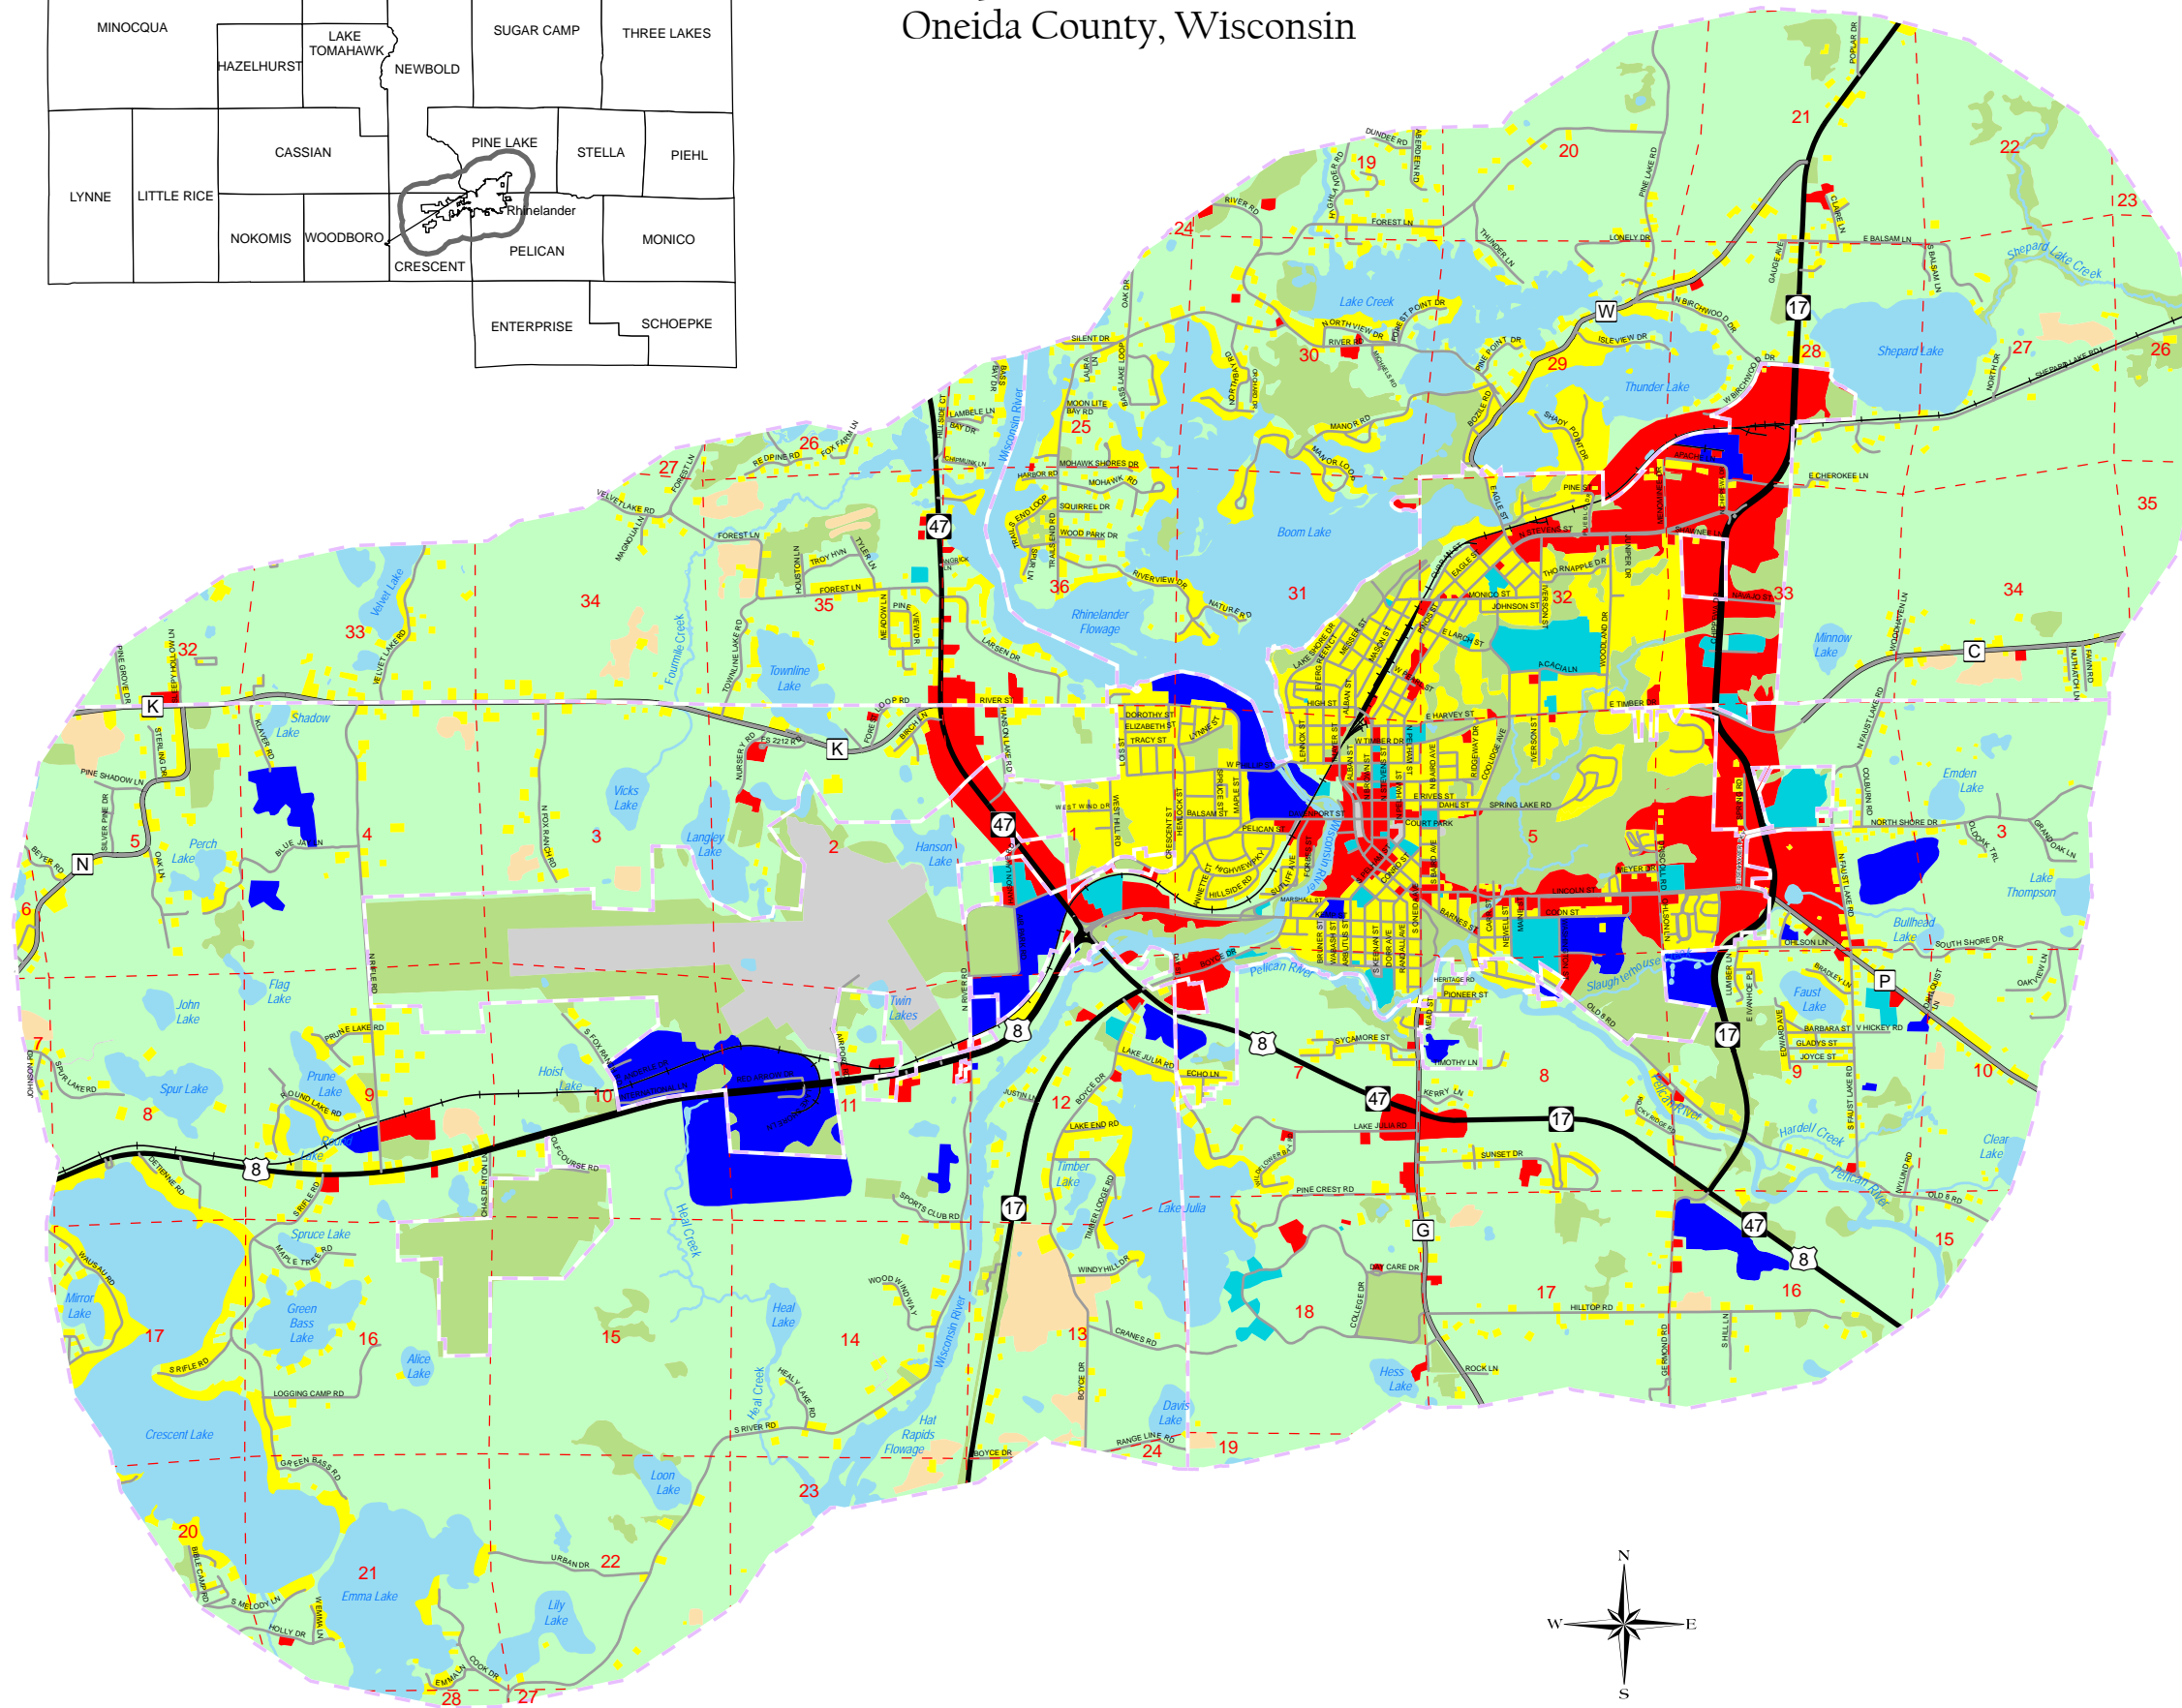

# Map 7-2 Future Land Use Plan Map

## City of Rhinelander Oneida County, Wisconsin

- Minor Civil Divisions
- Section Lines
- US & State Highways
- County Highways
- Local Roads
- Railroad
- Agriculture
- Commercial
- Governmental
- Industrial
- Open Space / Natural Areas
- Residential
- Transportation
- Water
- Woodlands

Source: WI DNR, NCWRPC

This map is neither a legally recorded map nor a survey and is not intended to be used as one. This drawing is a compilation of records, information and data used for reference purposes only. NCWRPC is not responsible for any inaccuracies herein contained.