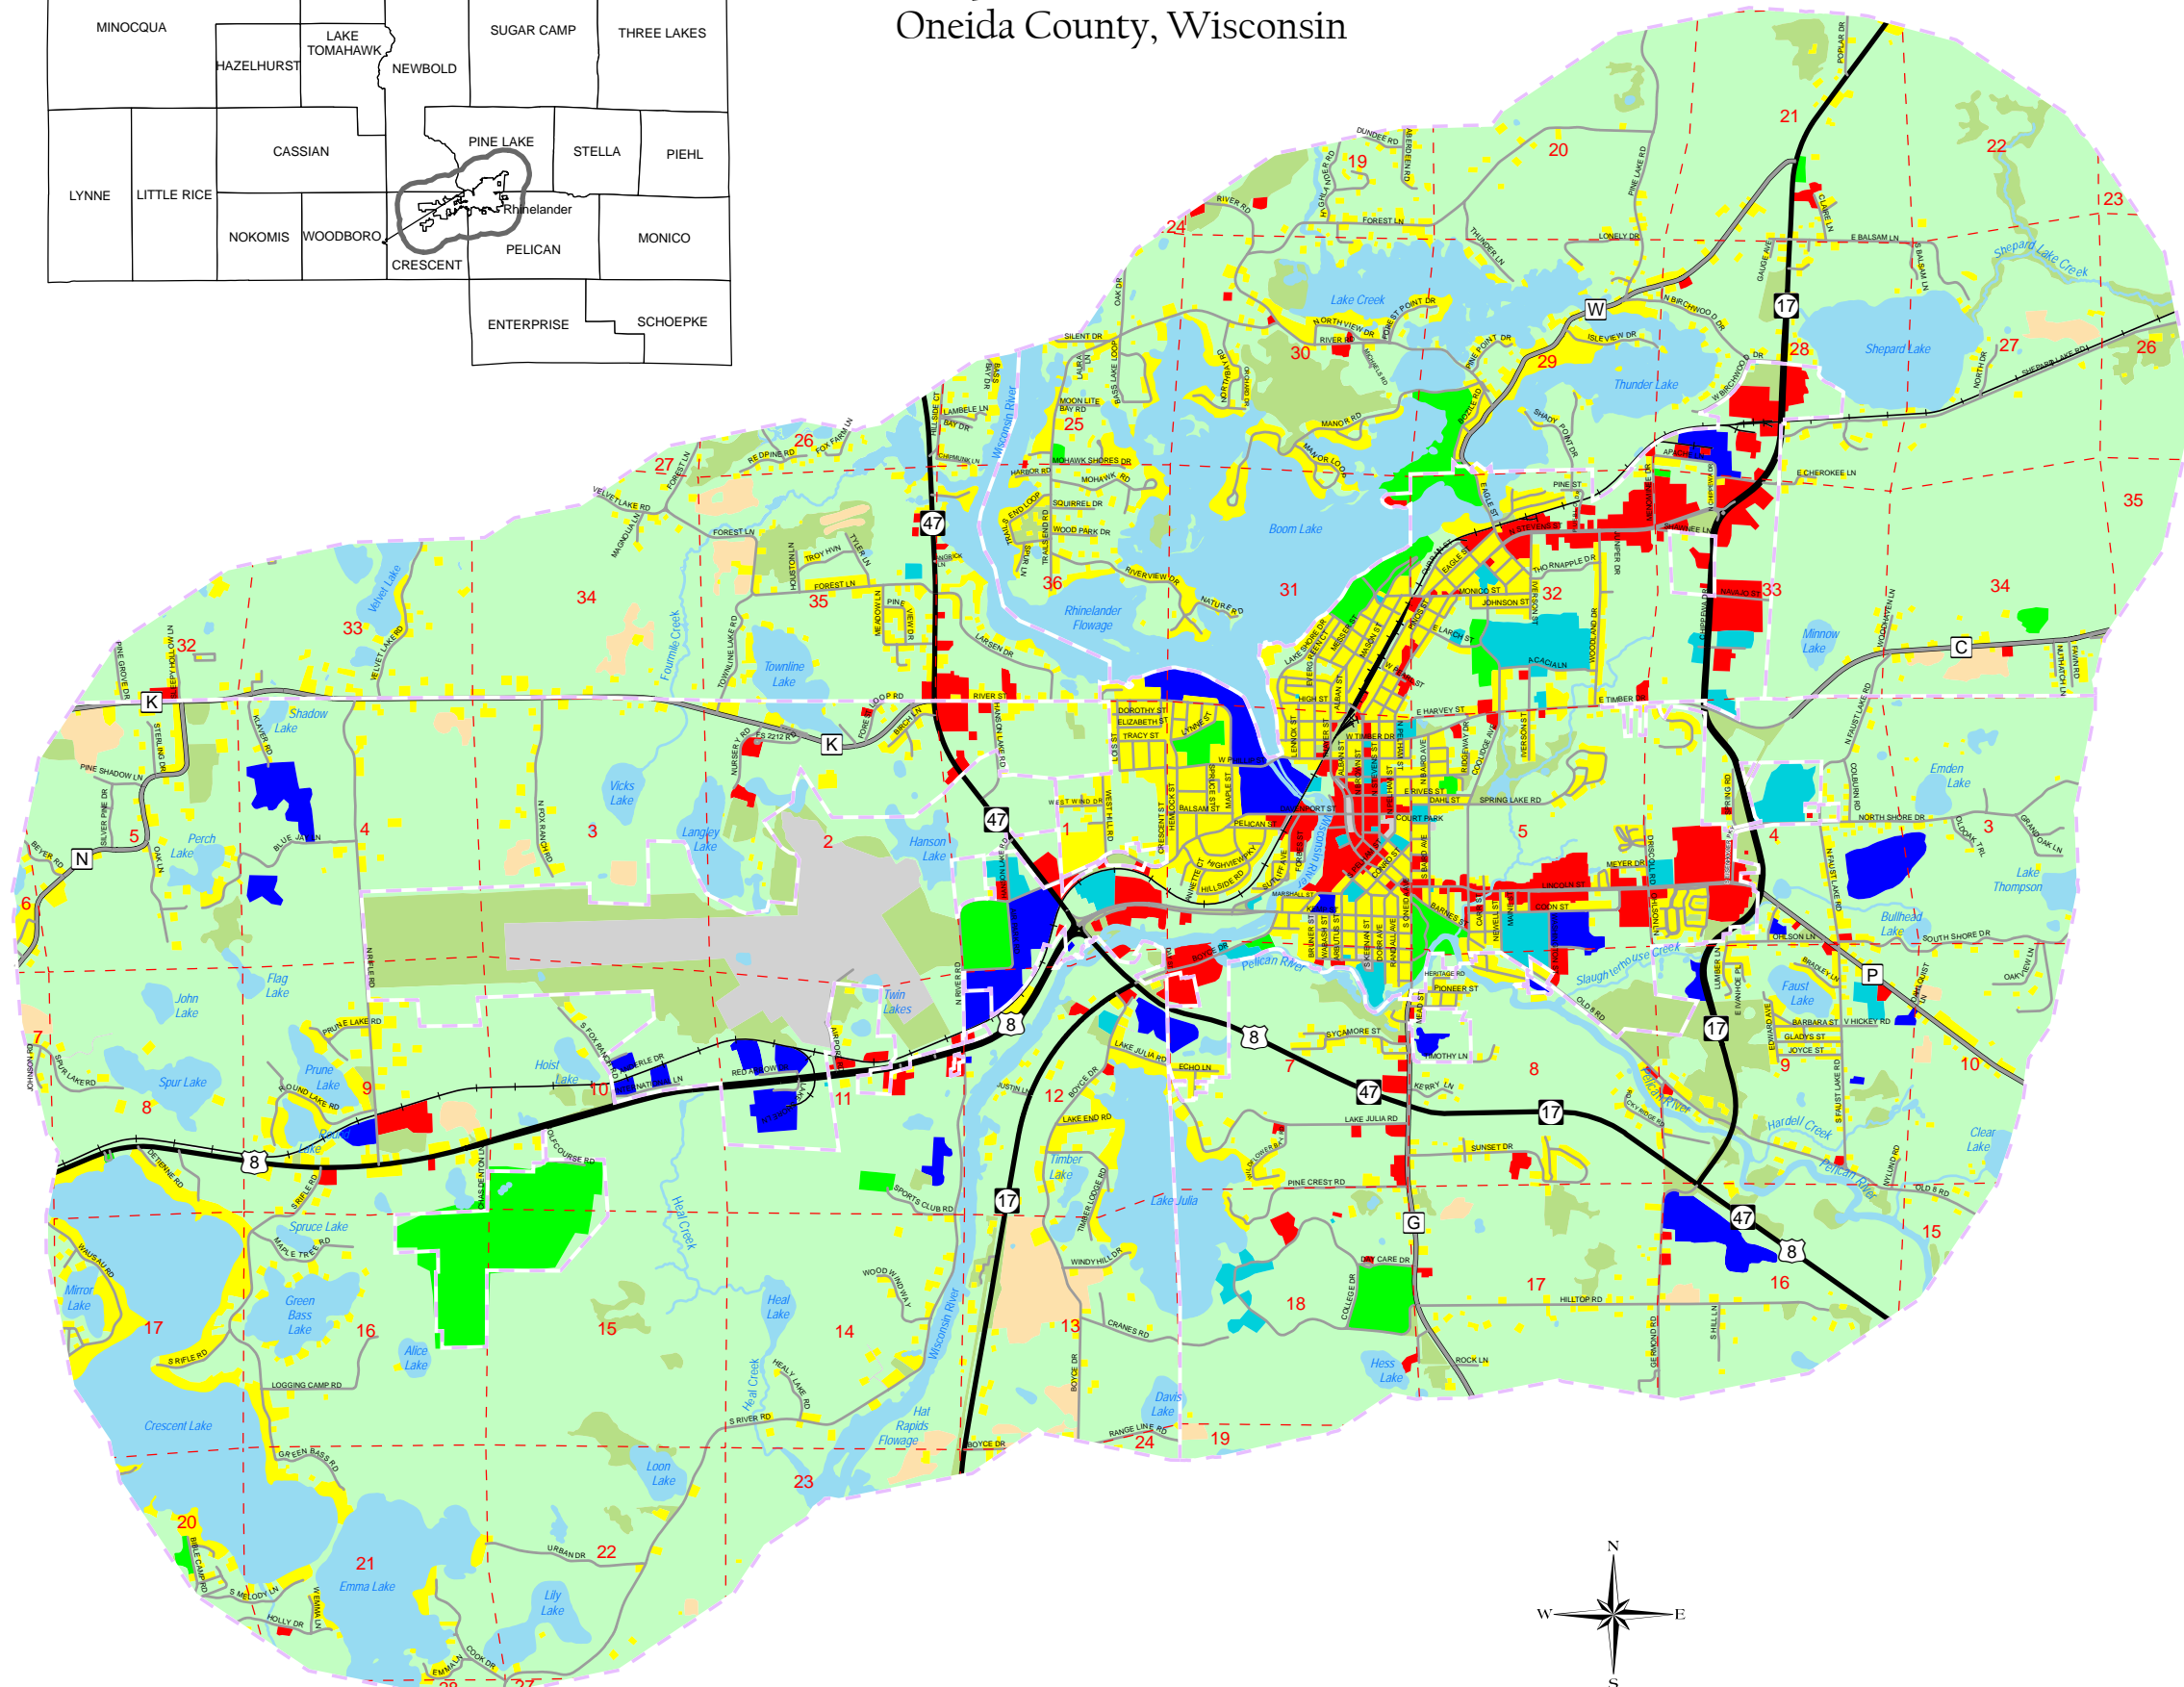

# City of Rhinelander Oneida County, Wisconsin

## Map 7-1 Existing Land Use Map

- Minor Civil Divisions
- Section Lines
- US & State Highways
- County Highways
- Local Roads
- Railroad
- Water
- Open Lands
- Agriculture
- Commercial
- Governmental
- Industrial
- Outdoor Recreation
- Residential
- Woodlands
- Transportation

Source: WI DNR, NCWRPC, Airphoto 2005

This map is neither a legally recorded map nor a survey and is not intended to be used as one. This drawing is a compilation of records, information and data used for reference purposes only. NCWRPC is not responsible for any inaccuracies herein contained.