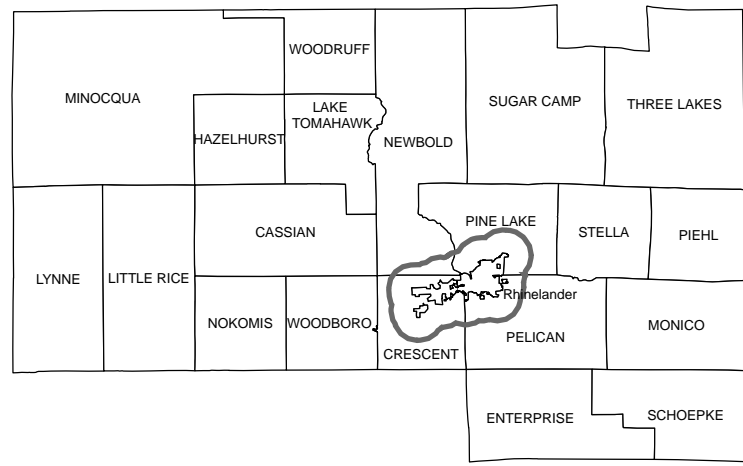

City of Rhinelander Oneida County, Wisconsin

Map 4-1 Utilities & Community Facilities Map

- Section Lines
- US & State Highways
- County Highways
- Local Roads
- Railroad
- - - High Voltage Power Line
- ▲ Substations
- ✈ Airport
- 🎓 Schools
- 🌳 Parks
- 🏛 Museums
- 📖 Library
- 🏥 Hospital
- ⊕ FM Tower
- ⊕ AM Tower
- 📶 Celltower
- 📶 Communications Tower
- Former Landfill
- ⛳ Golf Course
- Water

This map is neither a legally recorded map nor a survey and is not intended to be used as one. This drawing is a compilation of records, information and data used for reference purposes only. NCWRPC is not responsible for any inaccuracies herein contained.