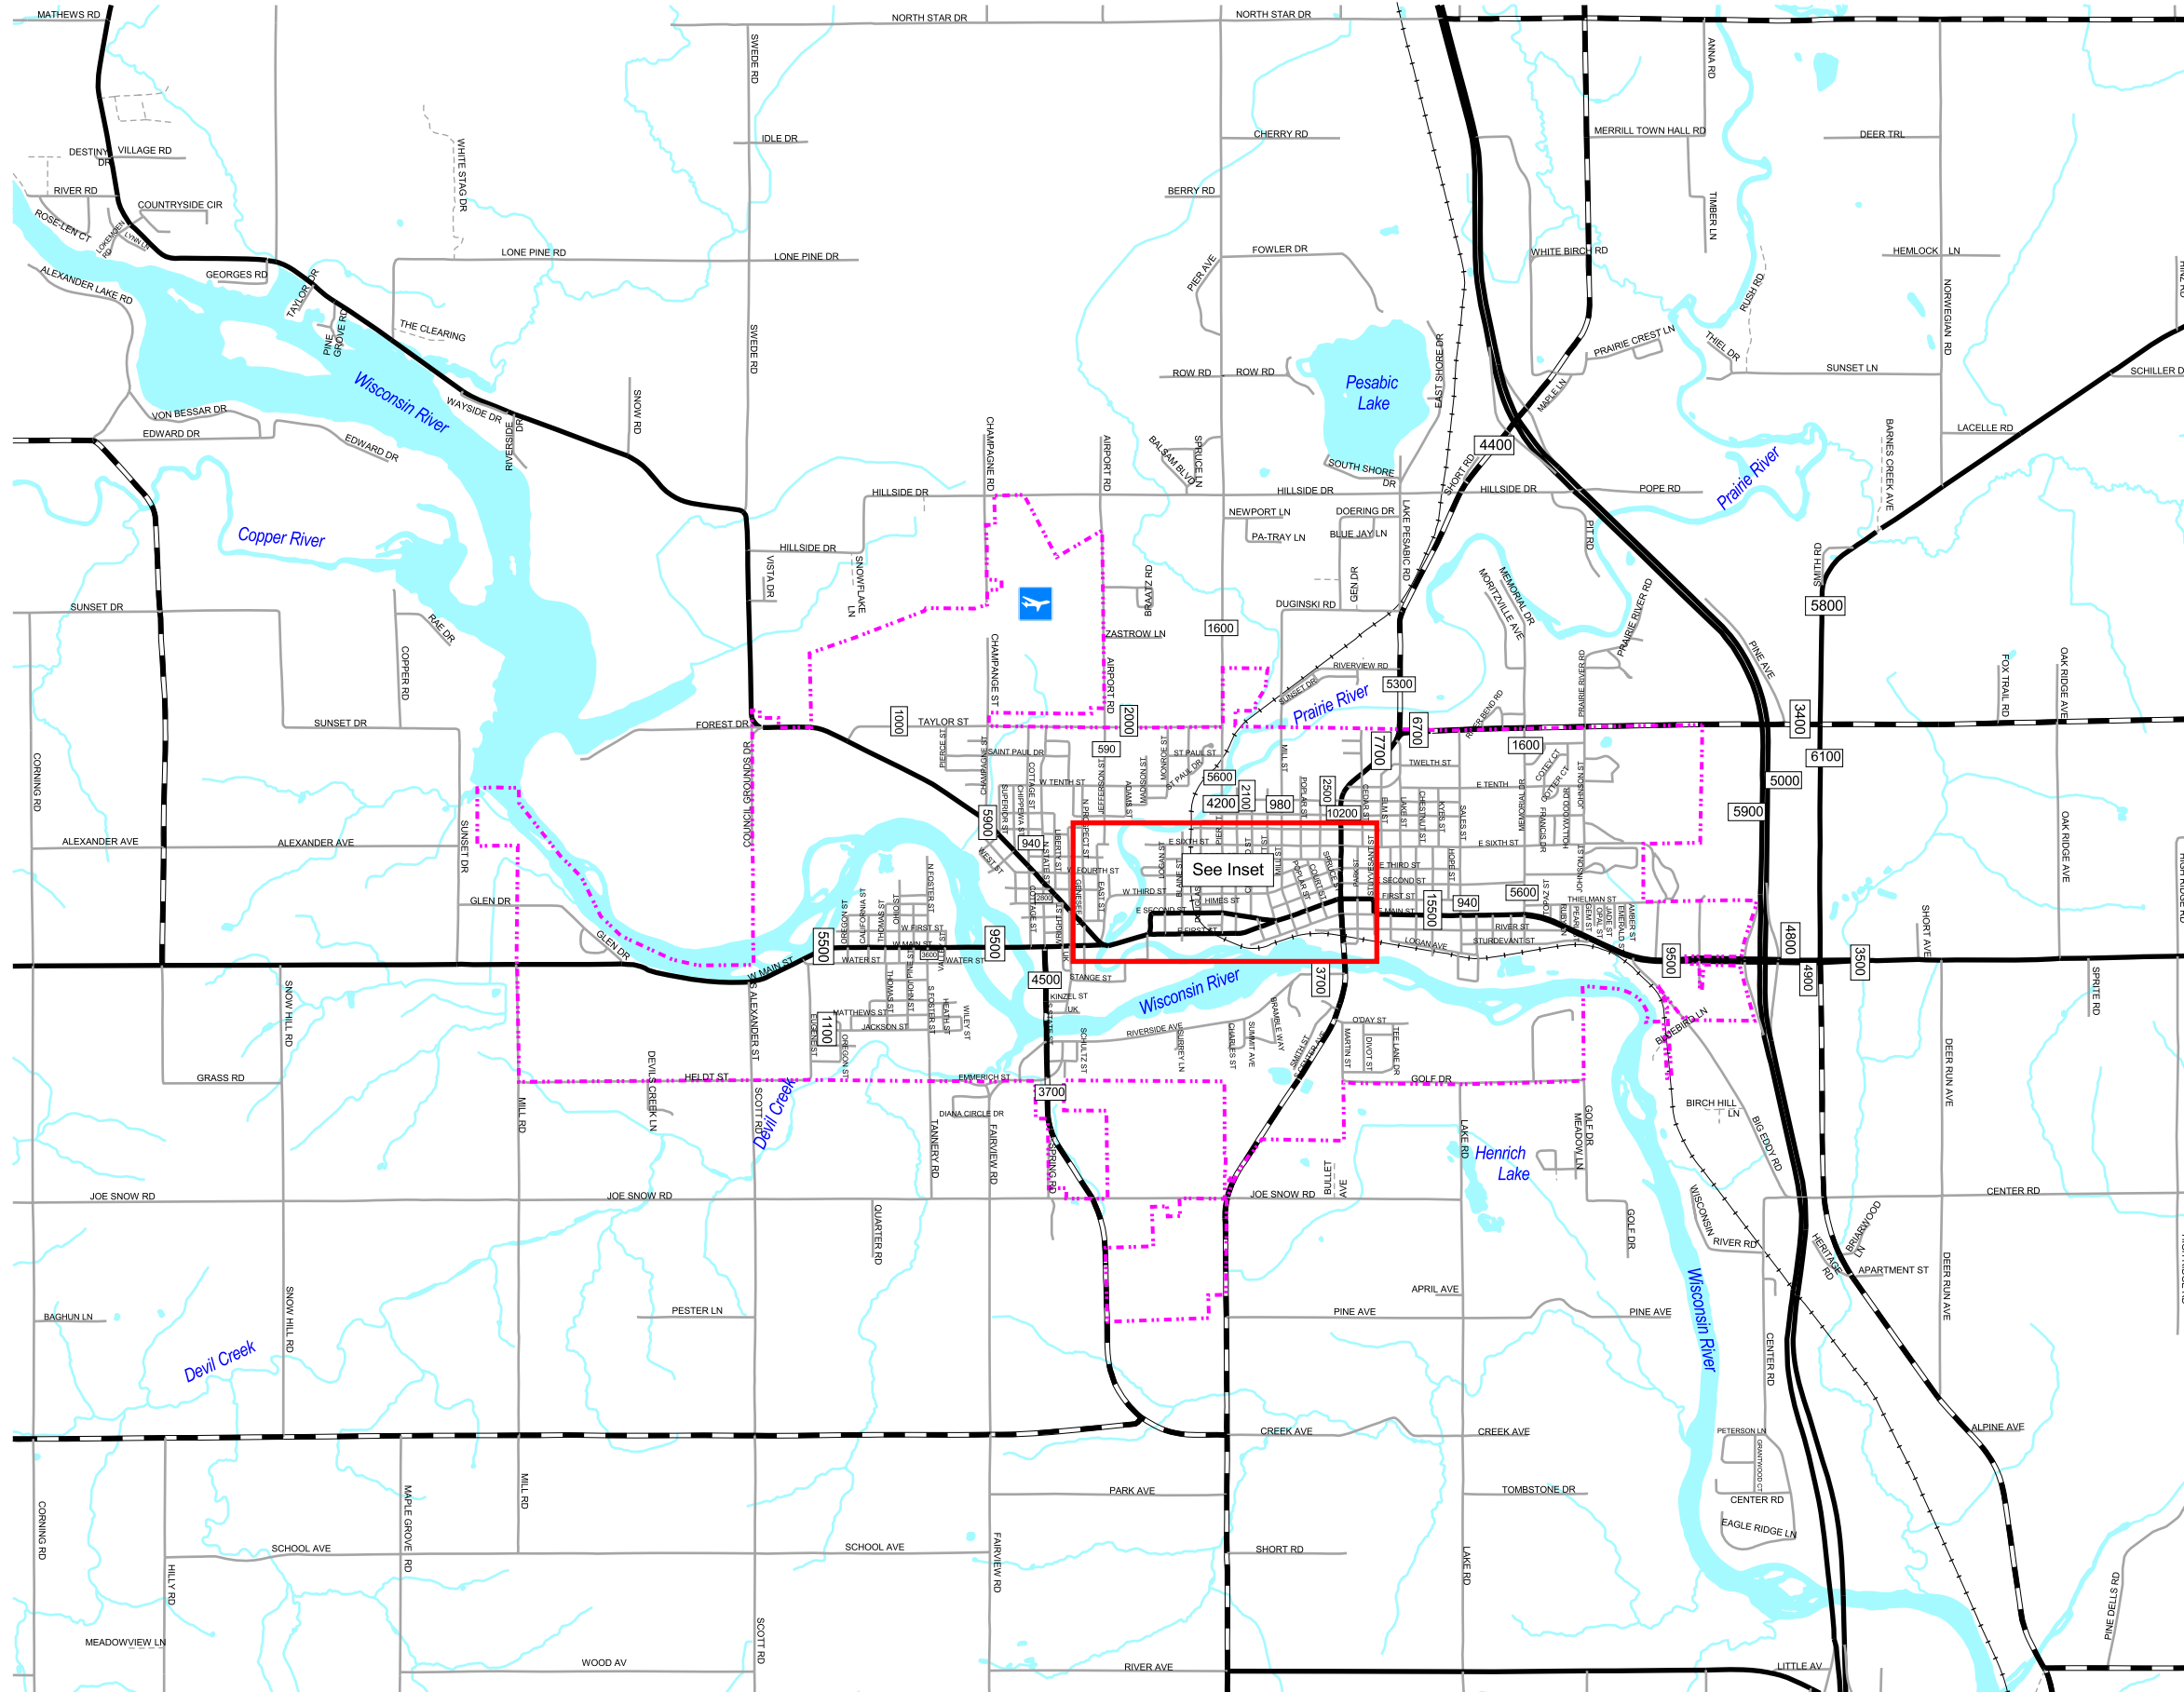

Map 5 - 1 City of Merrill Lincoln County, Wisconsin Transportation

- US & State Highways
- County Highways
- Local Roads
- Private / Other Railroads
- City Limits
- Water
- Airport
- Traffic Count (DOT - 2004)

This map is neither a legally recorded map nor a survey and is not intended to be used as one. This drawing is a compilation of records, information and data used for reference purposes only. NCWRPC is not responsible for any inaccuracies herein contained.