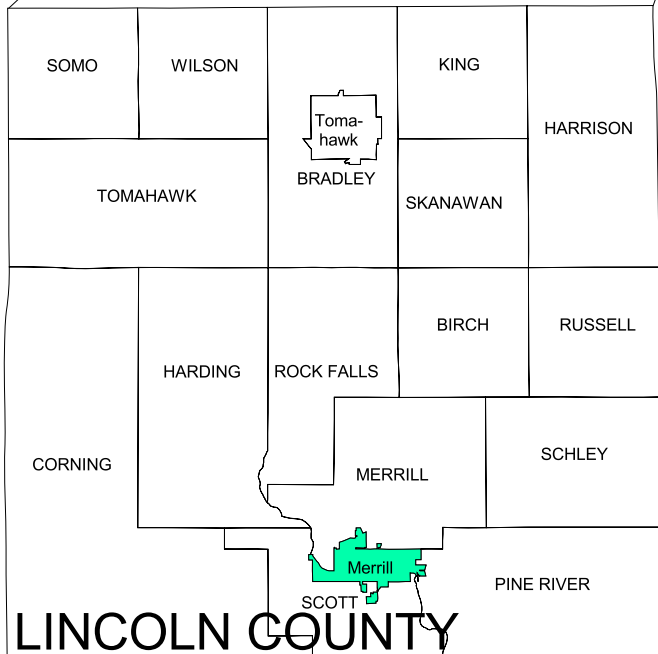

Map 1 - 1
City of Merrill
Lincoln County, Wisconsin
Locational Map

This map is neither a legally recorded map nor a survey and is not intended to be used as one. This drawing is a compilation of records, information and data used for reference purposes only. NCWRPC is not responsible for any inaccuracies herein contained.

Prepared By:
**North Central
Wisconsin Regional
Planning Commission**

210 McClellan Street, Suite 210, Wausau, Wisconsin 54403
(715) 849-5510 www.ncwrpc.org

LINCOLN COUNTY