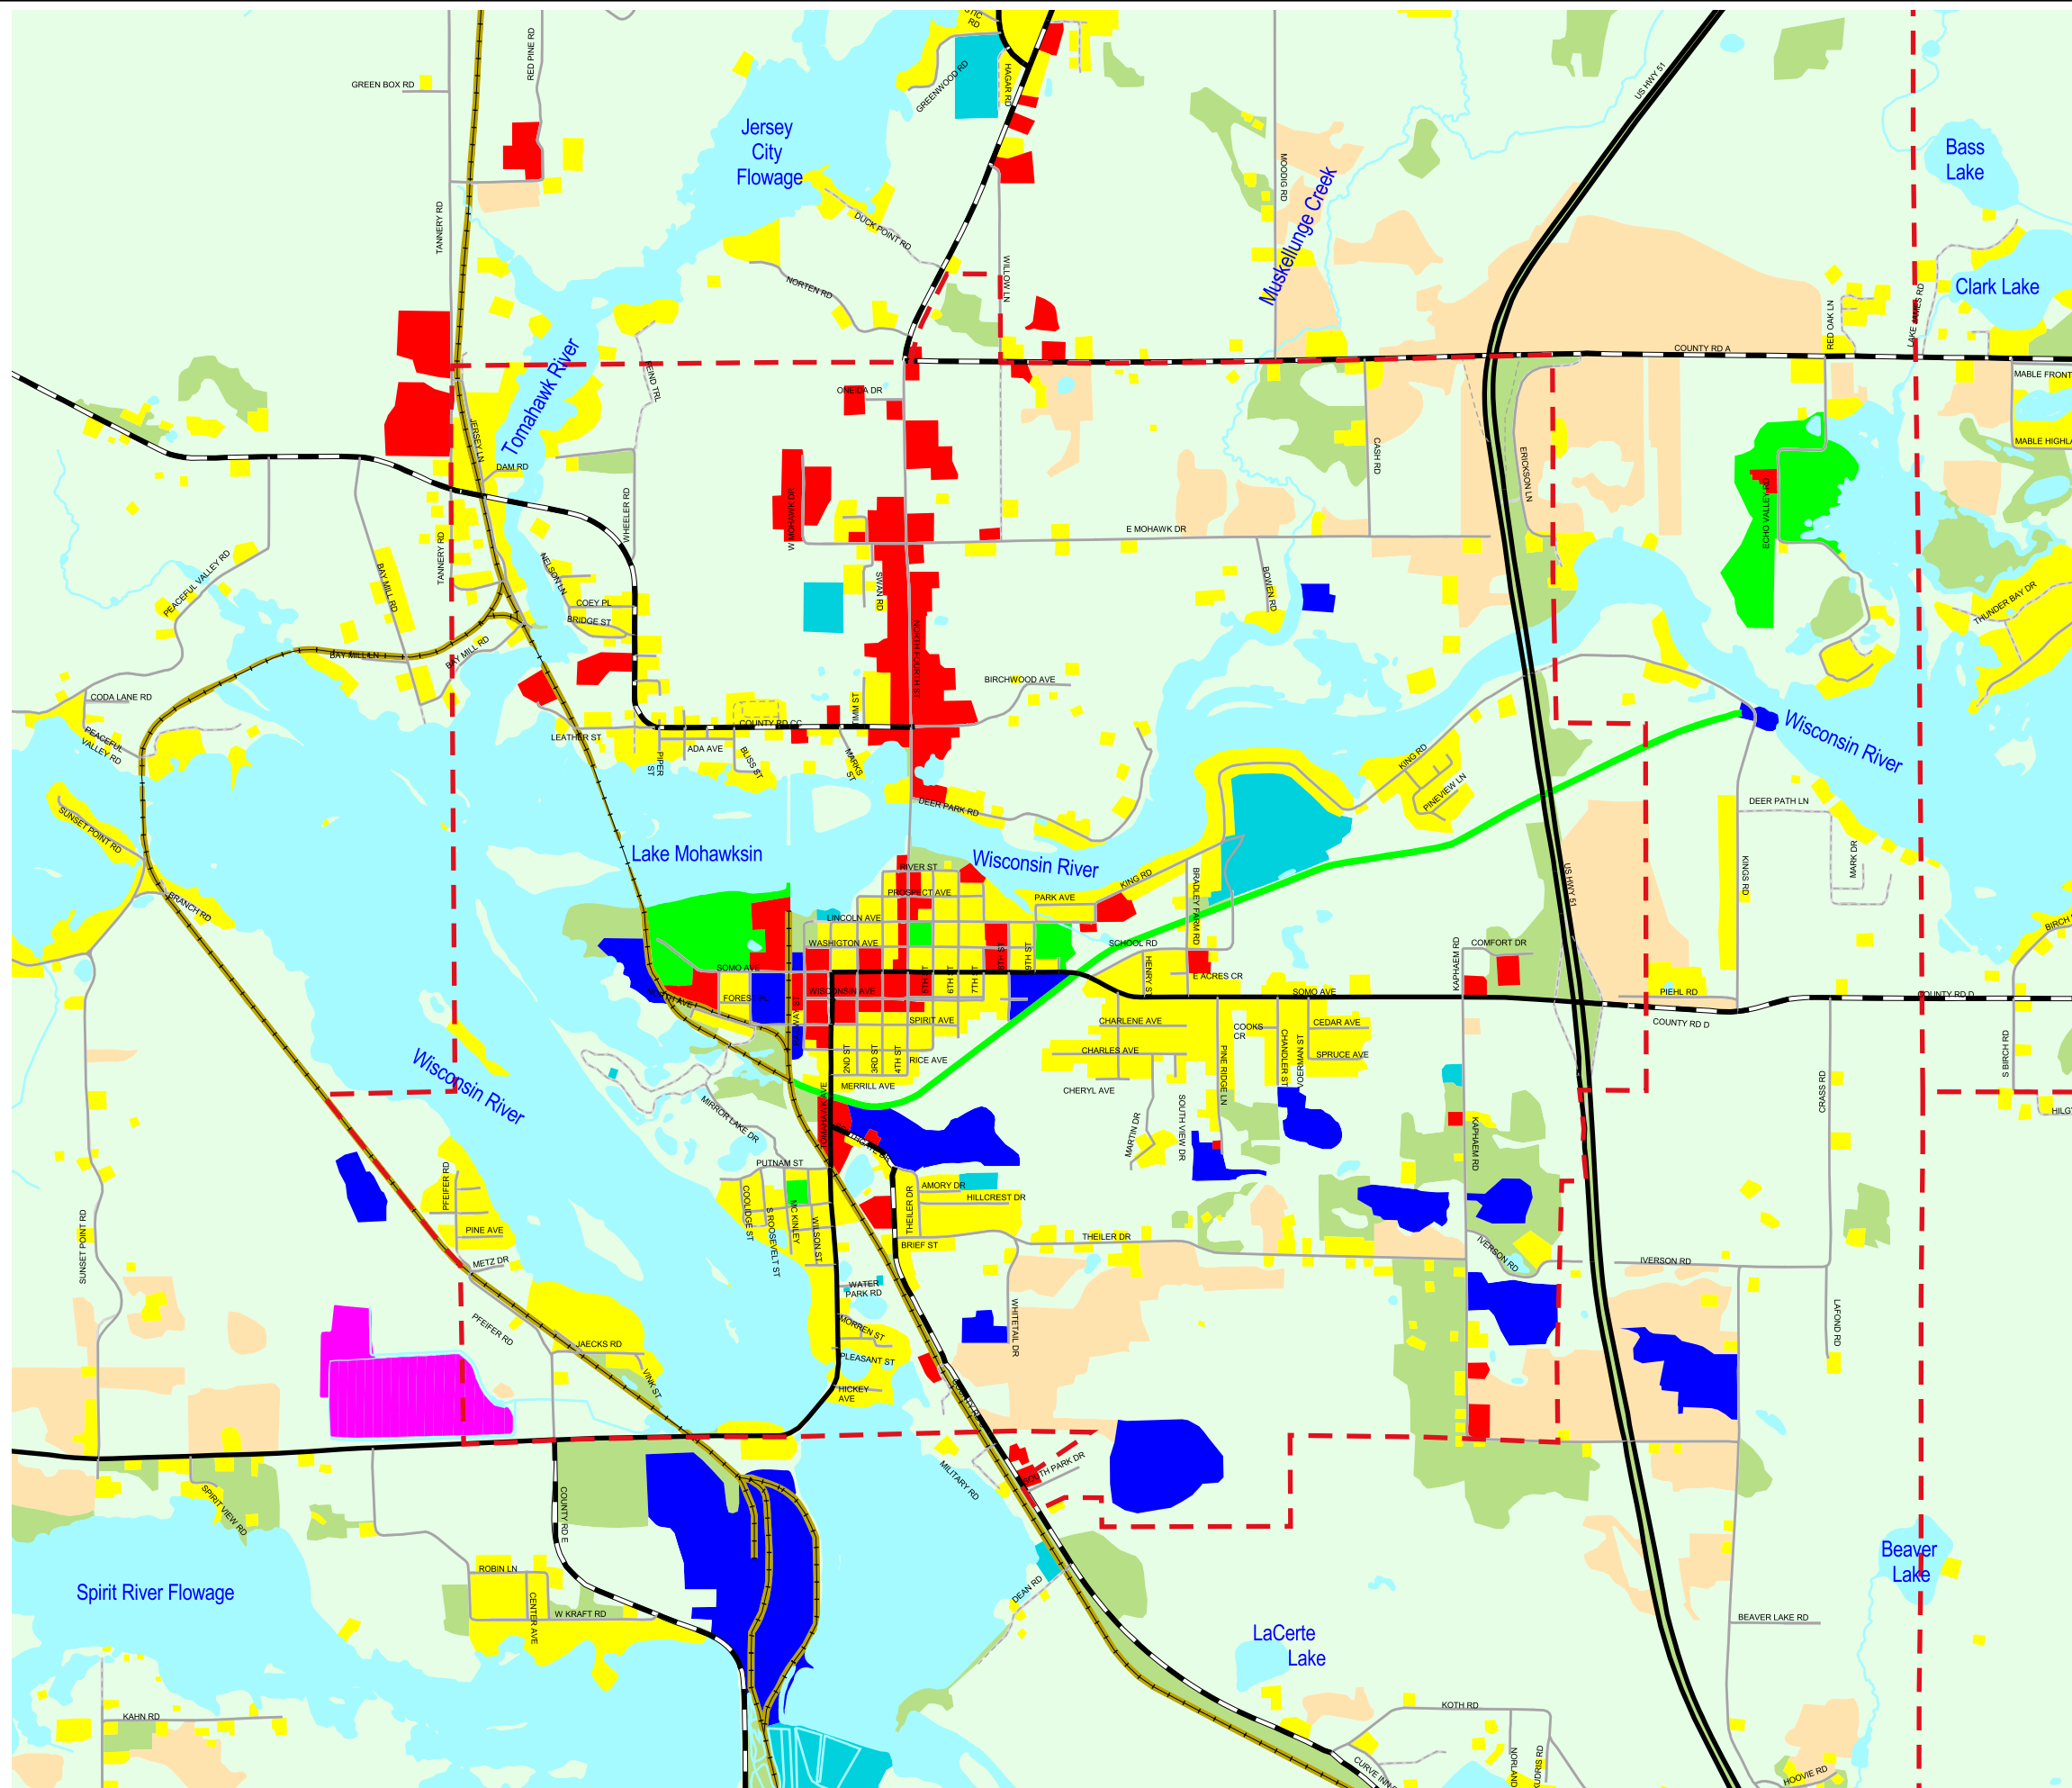

# City of Tomahawk

Lincoln County, Wisconsin

Map 9 - Existing Land Use

- City Limits
- US & State Highways
- County Highways
- Local Roads
- Private / Other
- Railroad
- Agriculture
- Commercial
- Governmental
- Industrial
- Open Grass Land
- Outdoor Recreation
- Residential
- Water
- Woodlands
- Railroad
- Cranberry Bog

This map is neither a legally recorded map nor a survey and is not intended to be used as one. This drawing is a compilation of records, information and data used for reference purposes only. NCWRPC is not responsible for any inaccuracies herein contained.