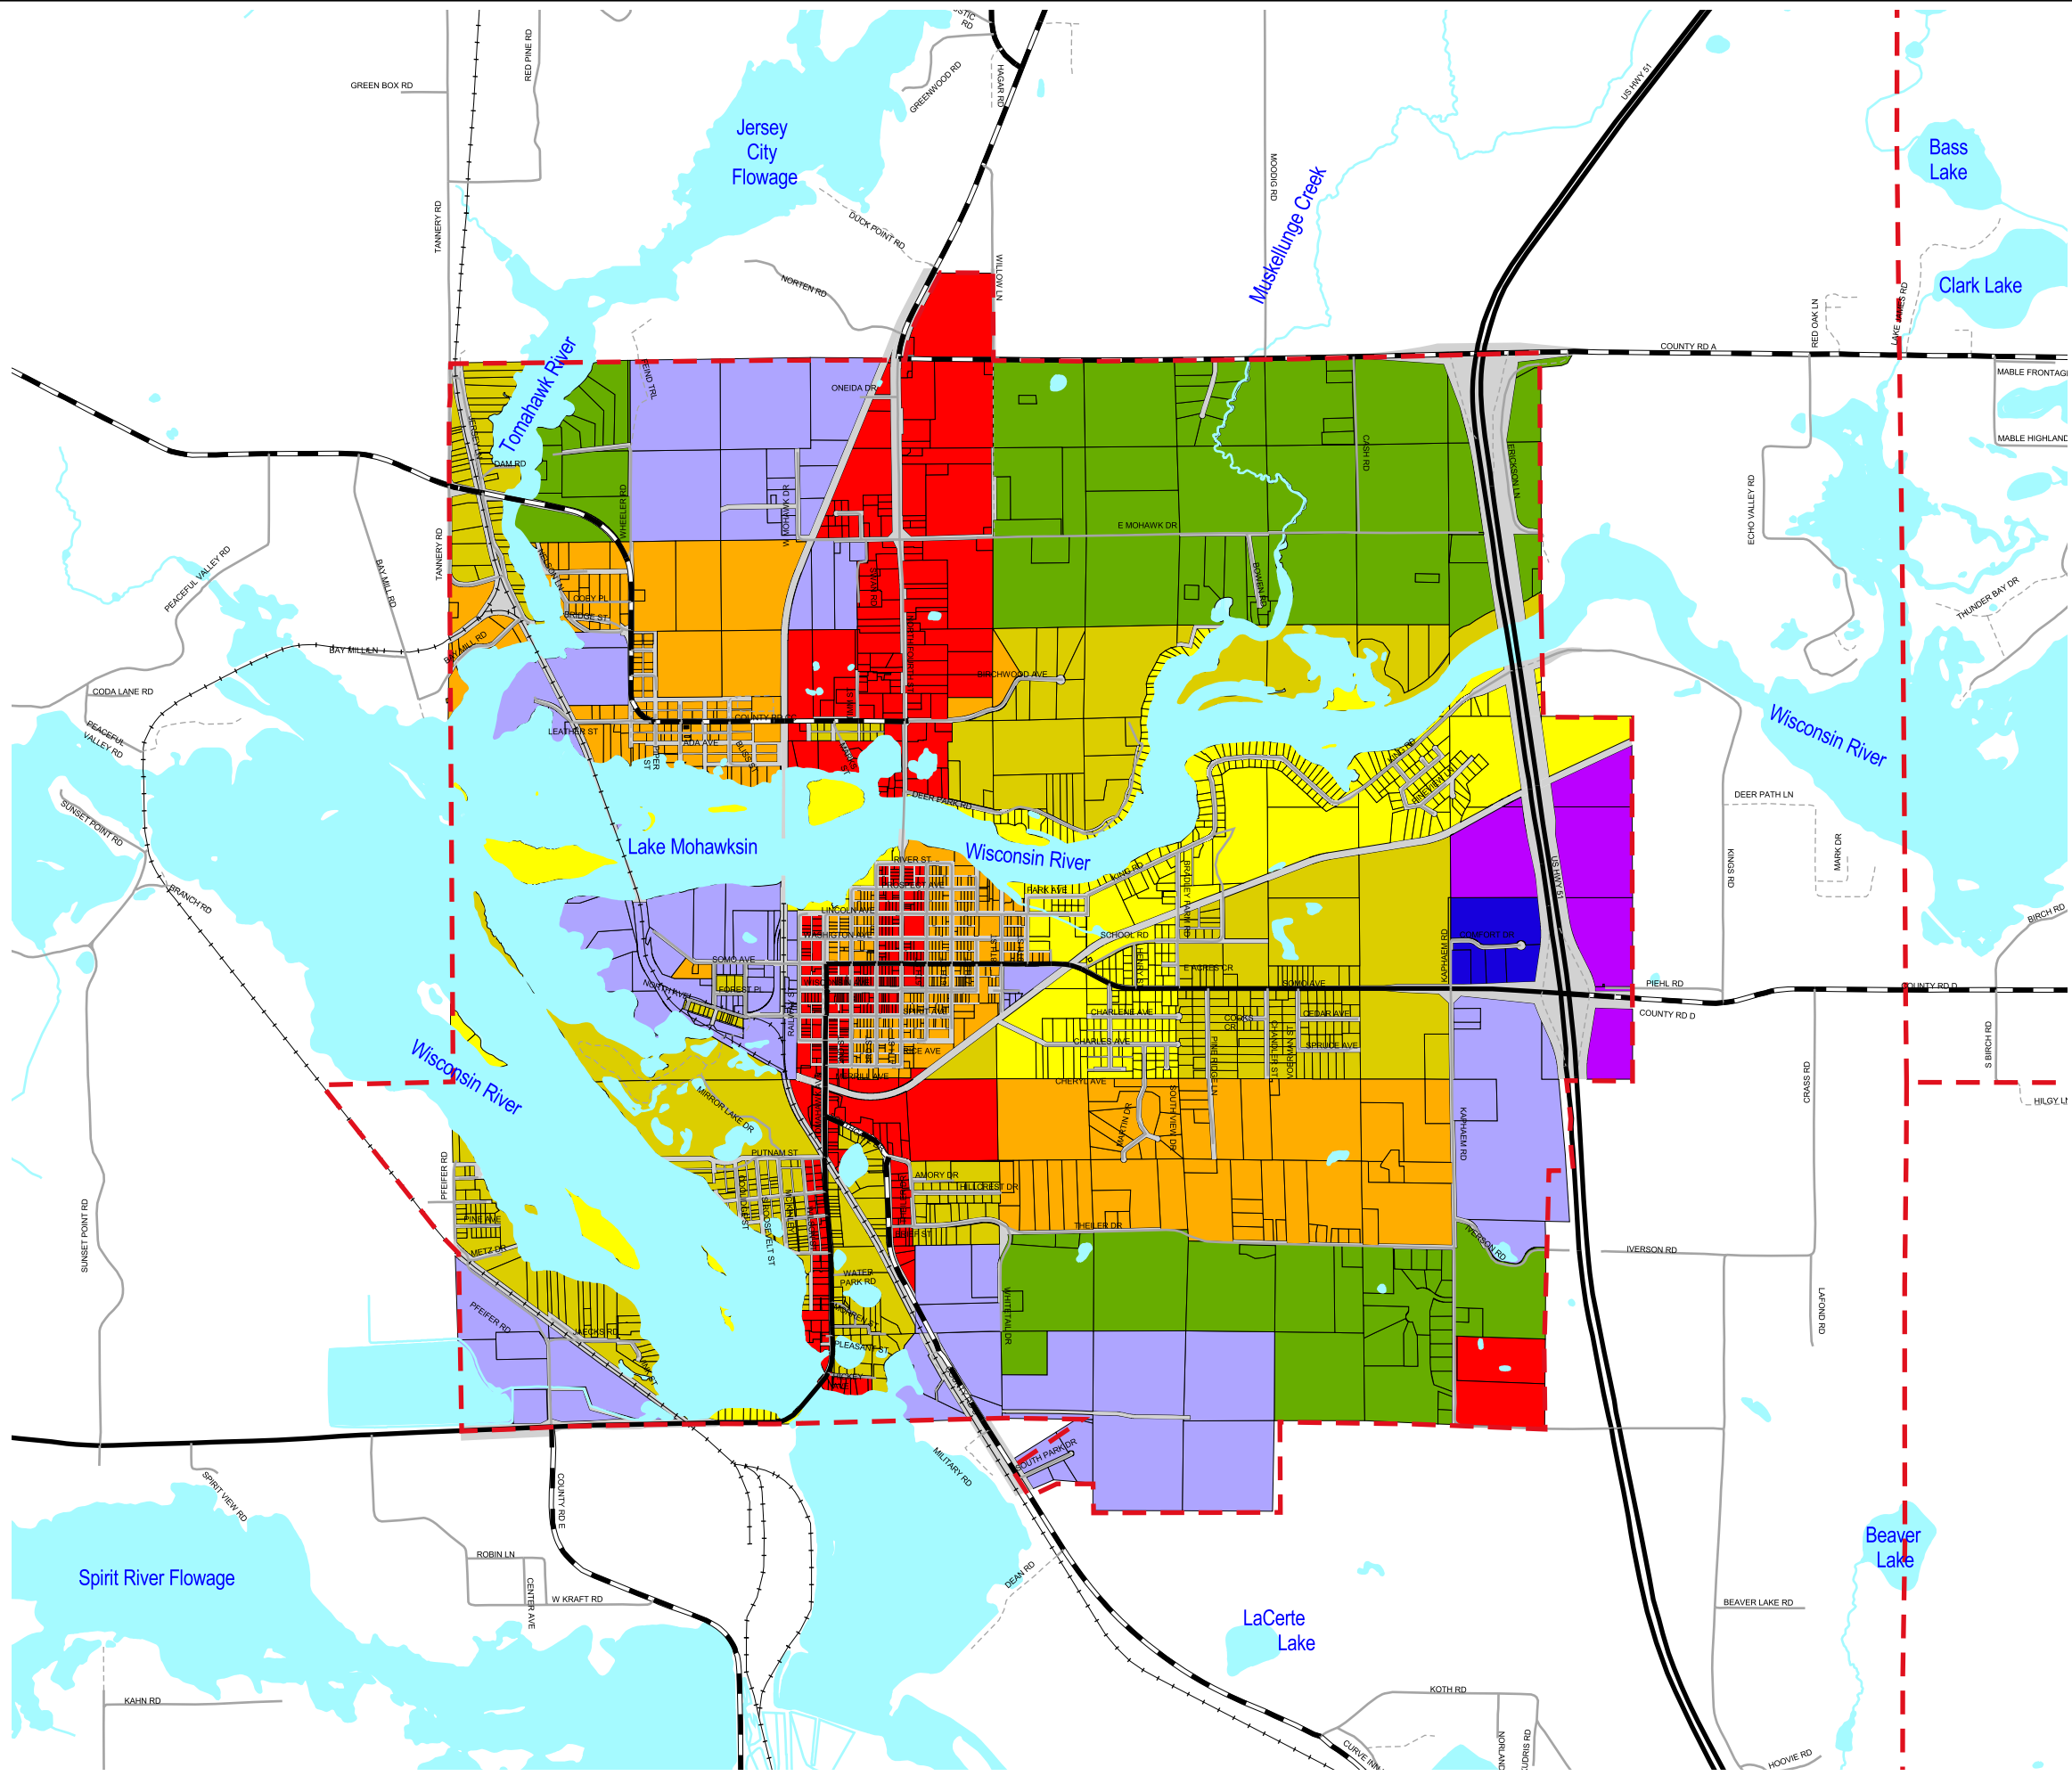

City of Tomahawk

Lincoln County, Wisconsin

Map 11 - Zoning Map

- City Limits
- US & State Highways
- County Highways
- Local Roads
- Private / Other
- Railroad
- AG/RE - Agricultural / Rural Estate
- B-1 - Business
- M-1 - Manufacturing
- R-1 - Single Family Residential
- R-2 - Two Family Residential
- R-3 - Multi - Family Residential
- GL #2
- GTS - Gateway Tourist Service
- Water

This map is neither a legally recorded map nor a survey and is not intended to be used as one. This drawing is a compilation of records, information and data used for reference purposes only. NCWRPC is not responsible for any inaccuracies herein contained.