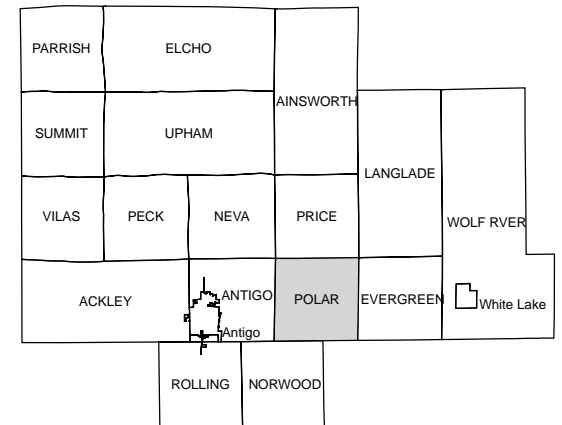

Map 4
Town of Polar
 Woodlands
 Langlade County, Wisconsin

DRAFT

- Section Lines
- US & State Highways
- County Highways
- Local Roads
- Private / Other
- Water
- Woodlands

This map is neither a legally recorded map nor a survey and is not intended to be used as one. This drawing is a compilation of records, information and data used for reference purposes only. NCWRPC is not responsible for any inaccuracies herein contained.