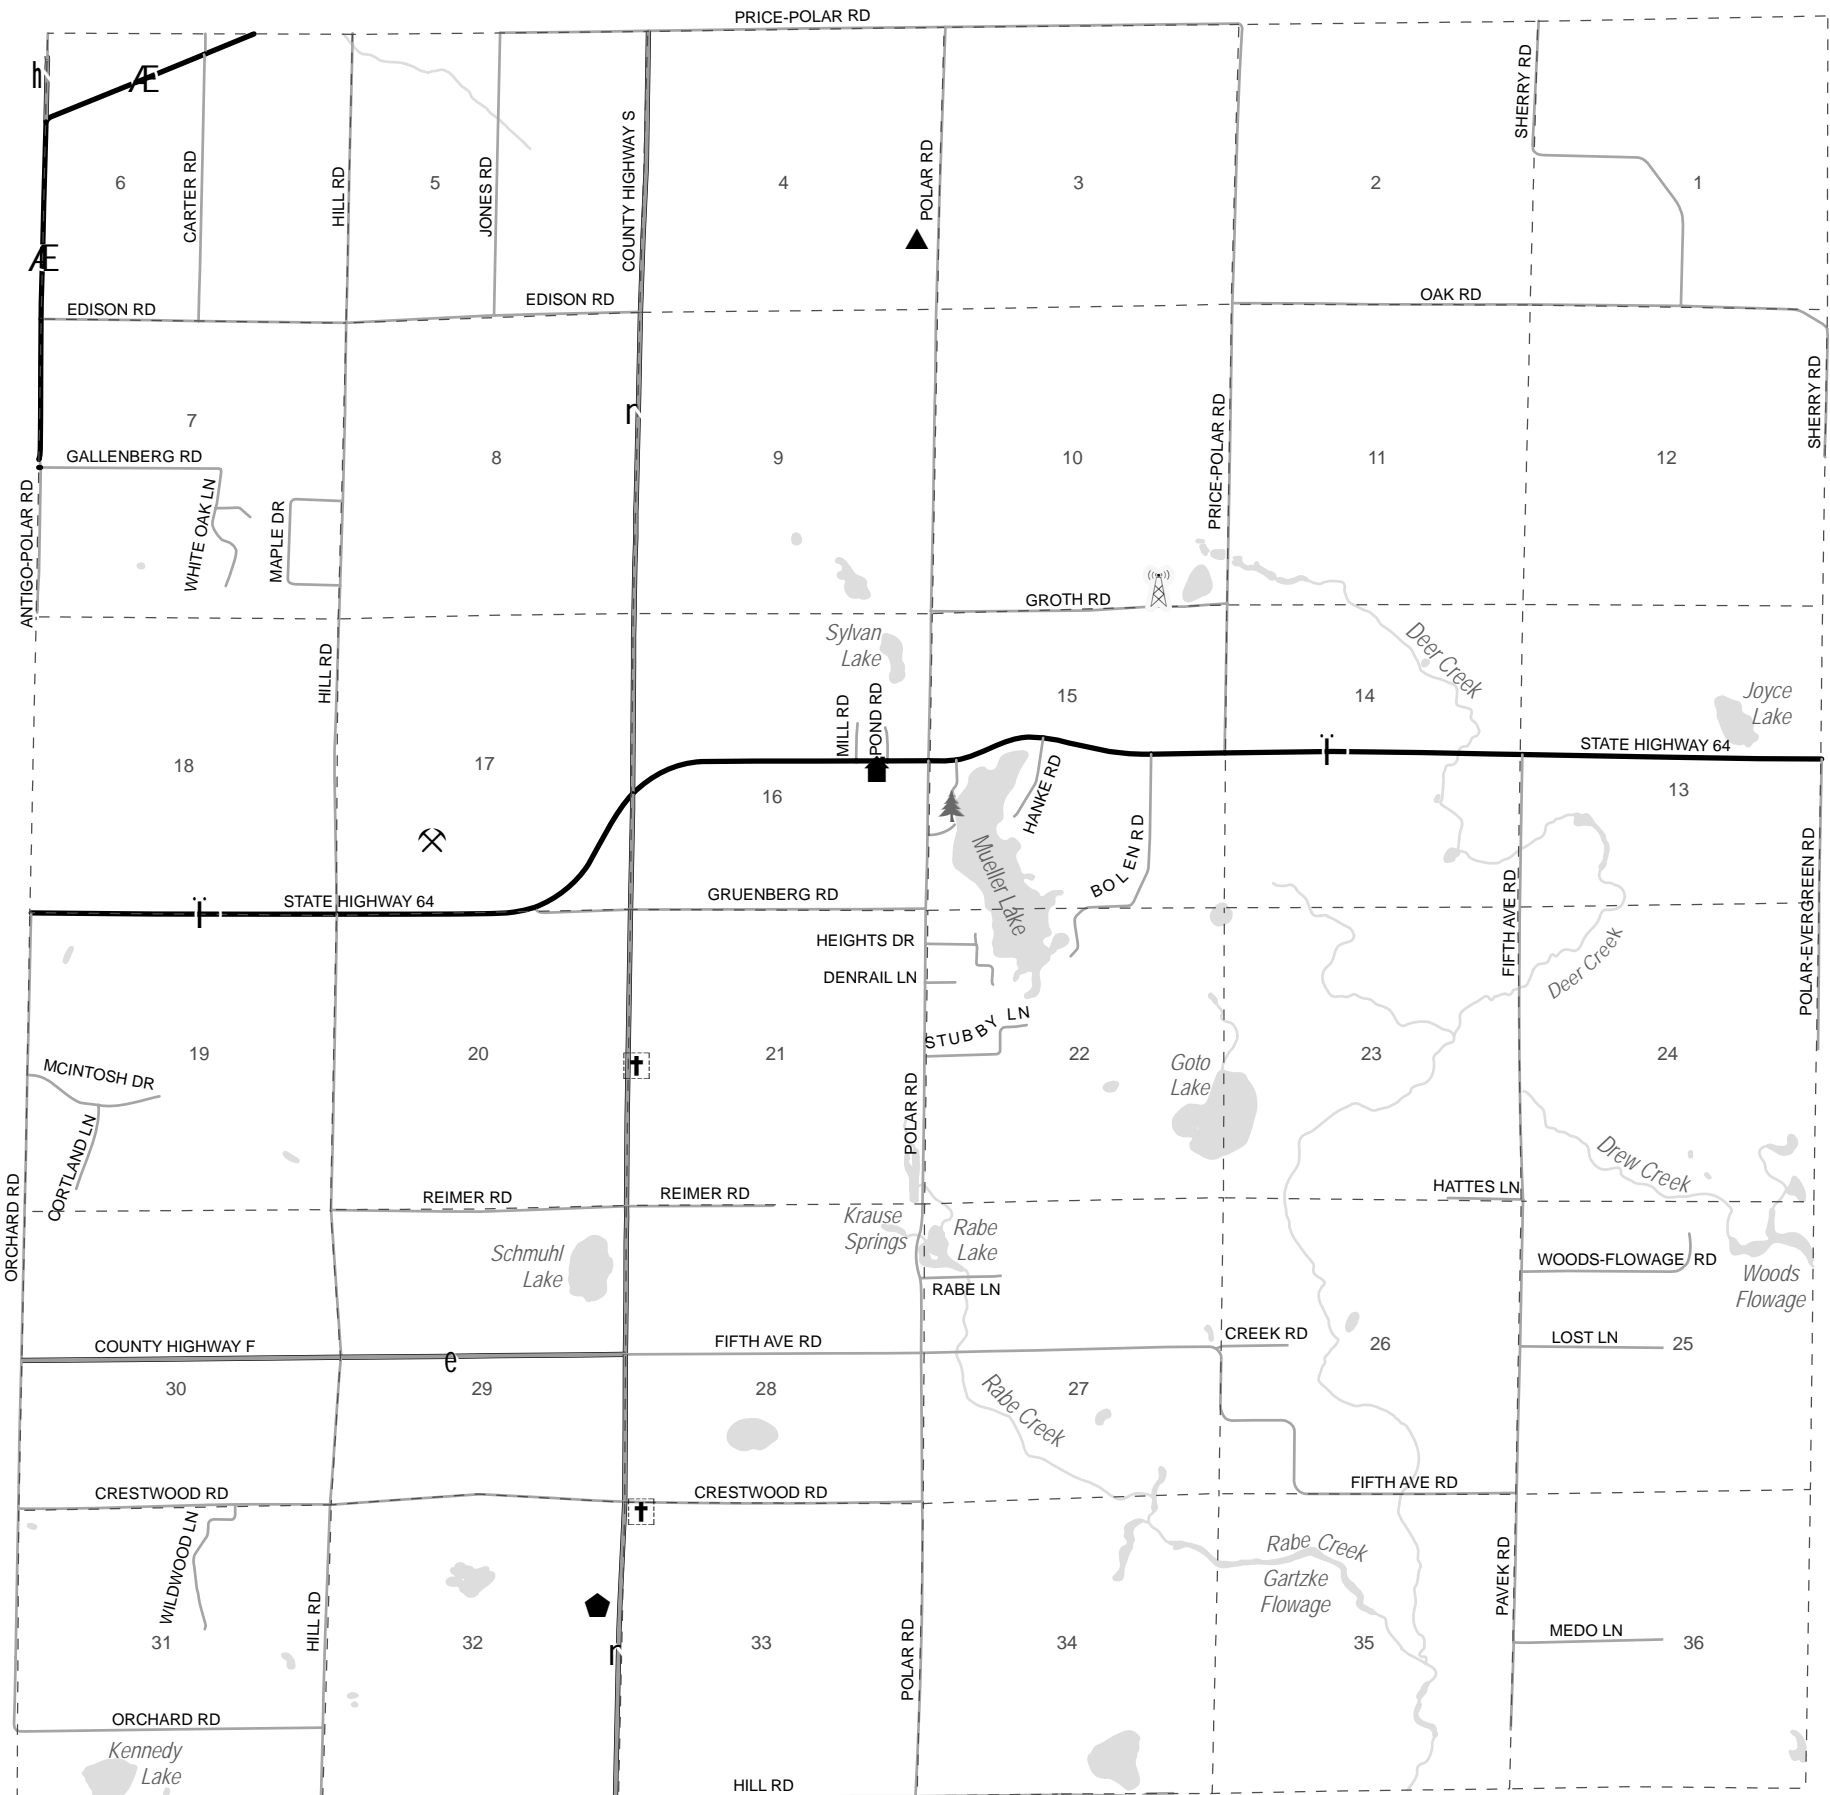

Map 3
Town of Polar
 Community Facilities
 Langlade County, Wisconsin

DRAFT

- Section Lines
- == US & State Highways
- County Highways
- Local Roads
- Private / Other
- ◆ Ballpark
- 📶 Cell Tower
- ⛪ Cemetary
- ⚒ Gravel Pit
- ▲ Old Dump
- 🏛 Town Hall
- 🌲 Town Park
- Water

Source: WI DNR, NCWRPC
 This map is neither a legally recorded map nor a survey and is not intended to be used as one. This drawing is a compilation of records, information and data used for reference purposes only. NCWRPC is not responsible for any inaccuracies herein contained.