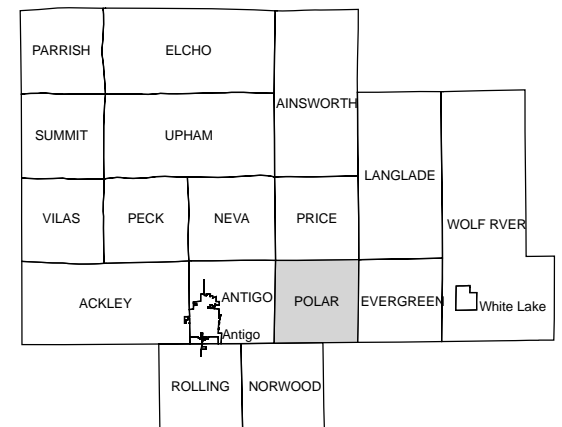

Map 3
Town of Polar
 Community Facilities
 Langlade County, Wisconsin

DRAFT

- Section Lines
- == US & State Highways
- County Highways
- Local Roads
- Private / Other
- ◆ Ballpark
- 📶 Cell Tower
- ⛪ Cemetary
- ⚒ Gravel Pit
- ▲ Old Dump
- 🏛 Town Hall
- 🌲 Town Park
- Water

Source: WI DNR, NCWRPC
 This map is neither a legally recorded map nor a survey and is not intended to be used as one. This drawing is a compilation of records, information and data used for reference purposes only. NCWRPC is not responsible for any inaccuracies herein contained.