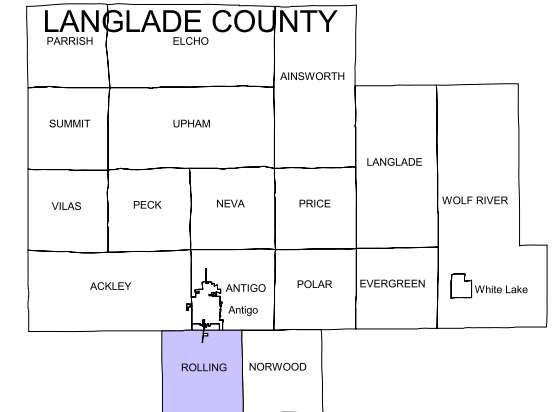

## Legend

- SECTION LINES
- US & STATE HIGHWAYS
- COUNTY HIGHWAYS
- LOCAL ROADS
- PRIVATE / OTHER ROADS
- WATER

# Map 9 Town of Rolling Existing Zoning

Langlade County, Wisconsin

**DRAFT**

This map is neither a legally recorded map nor a survey and is not intended to be used as one. This drawing is a compilation of records, information and data used for reference purposes only. NCWRPC is not responsible for any inaccuracies herein contained.