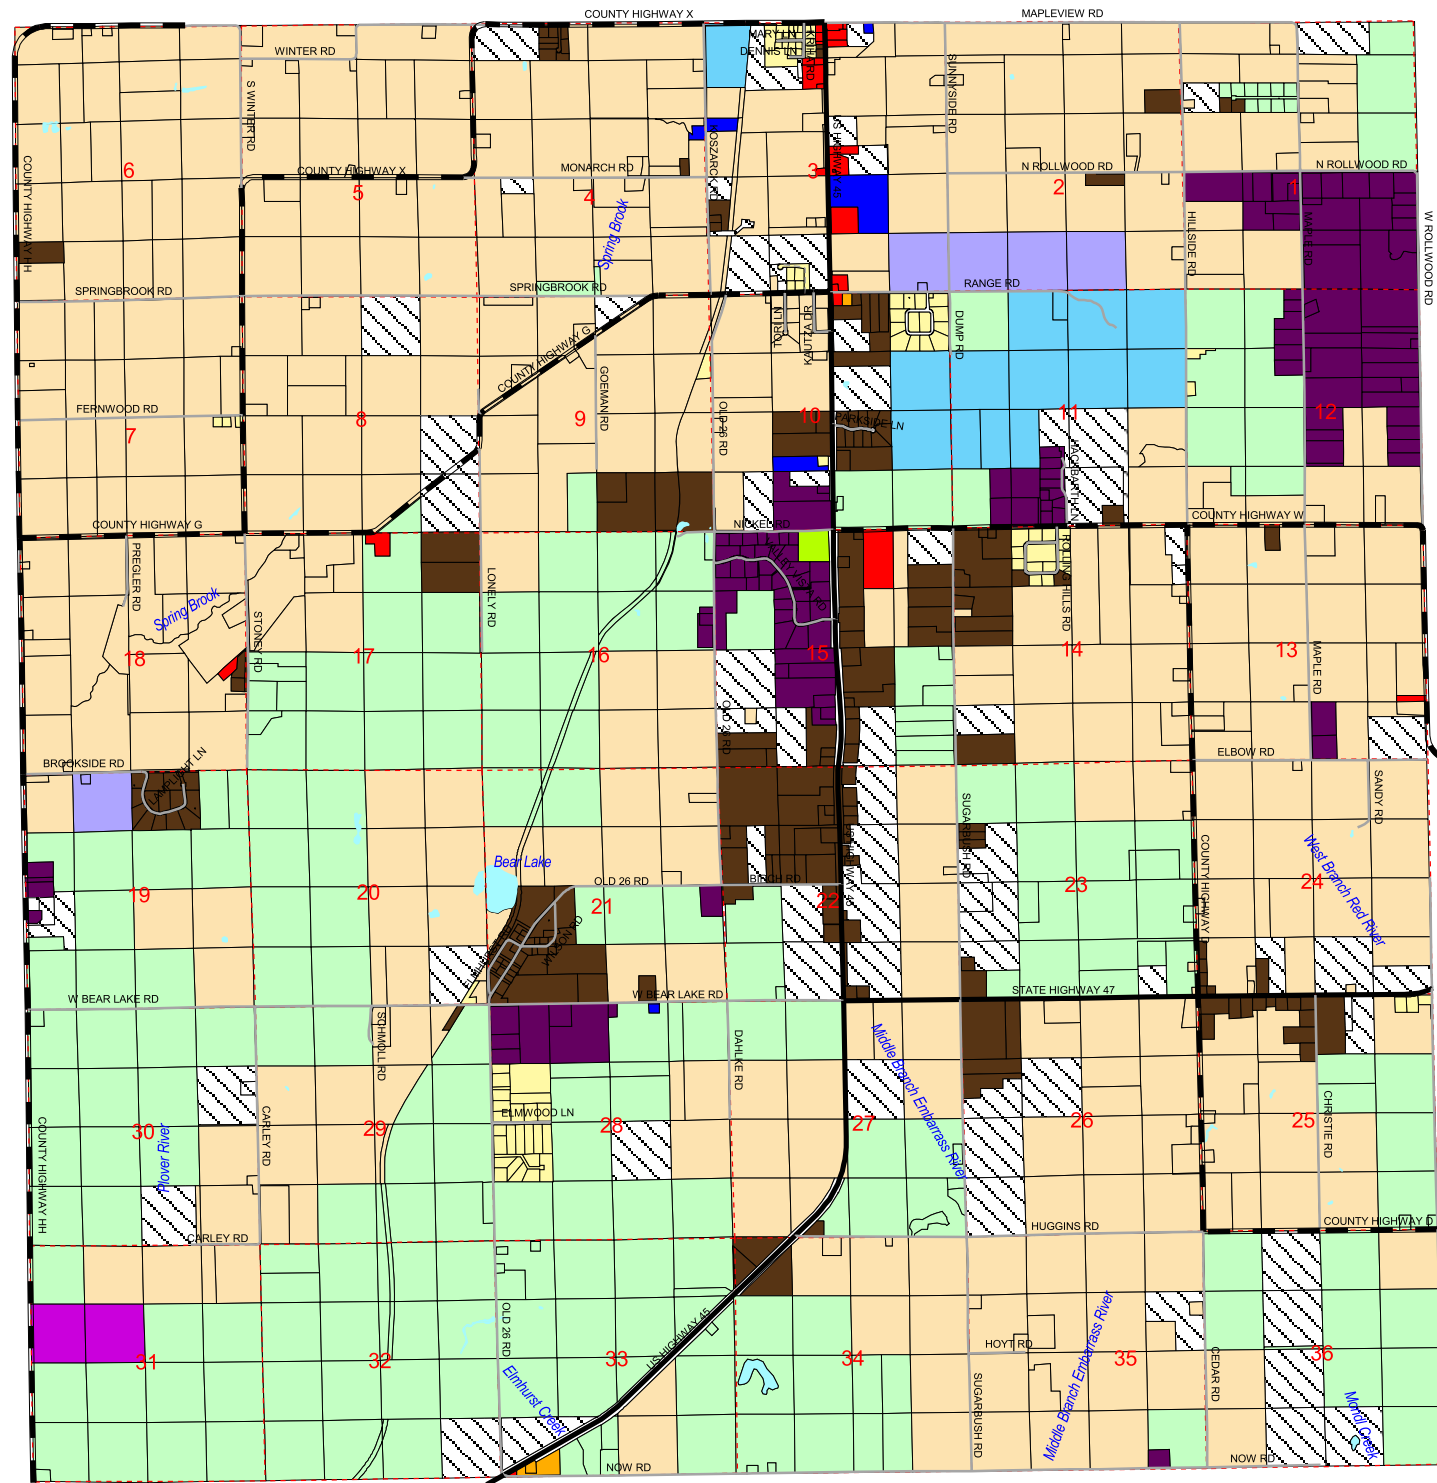

# Town of Rolling Existing Zoning

Langlade County, Wisconsin

## Legend

- SECTION LINES
- US & STATE HIGHWAYS
- COUNTY HIGHWAYS
- LOCAL ROADS
- PRIVATE / OTHER ROADS
- WATER

# Map 9 Town of Rolling Existing Zoning

Langlade County, Wisconsin

**DRAFT**

This map is neither a legally recorded map nor a survey and is not intended to be used as one. This drawing is a compilation of records, information and data used for reference purposes only. NCWRPC is not responsible for any inaccuracies herein contained.