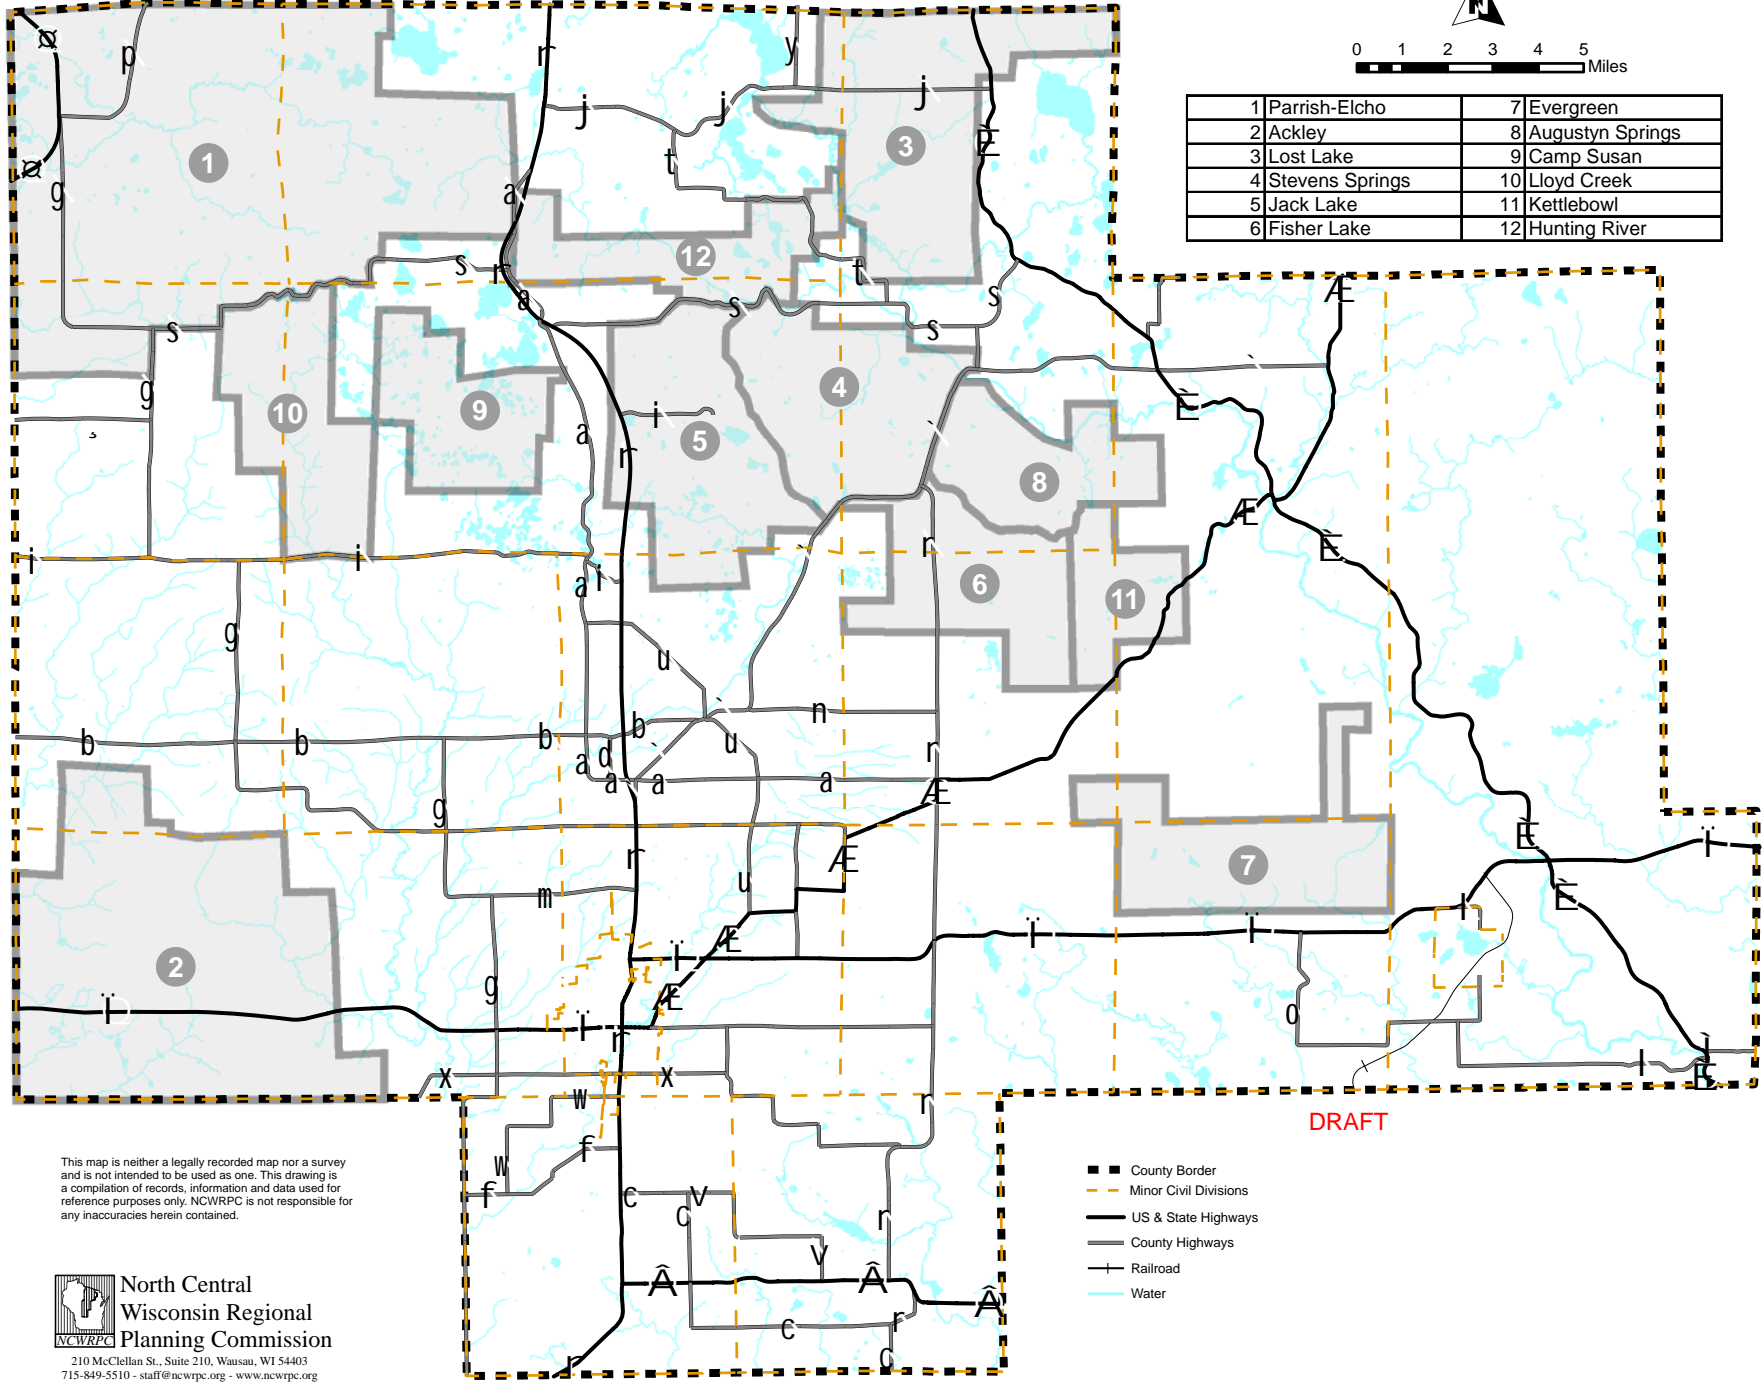

1 Parrish-Elcho	7 Evergreen
2 Ackley	8 Augustyn Springs
3 Lost Lake	9 Camp Susan
4 Stevens Springs	10 Lloyd Creek
5 Jack Lake	11 Kettlebowl
6 Fisher Lake	12 Hunting River

North Central Wisconsin Regional Planning Commission
210 McClellan St., Suite 210, Wausau, WI 54403
715-849-5510 - staff@ncwrpc.org - www.ncwrpc.org

- County Border
- - - Minor Civil Divisions
- US & State Highways
- County Highways
- + Railroad
- Water