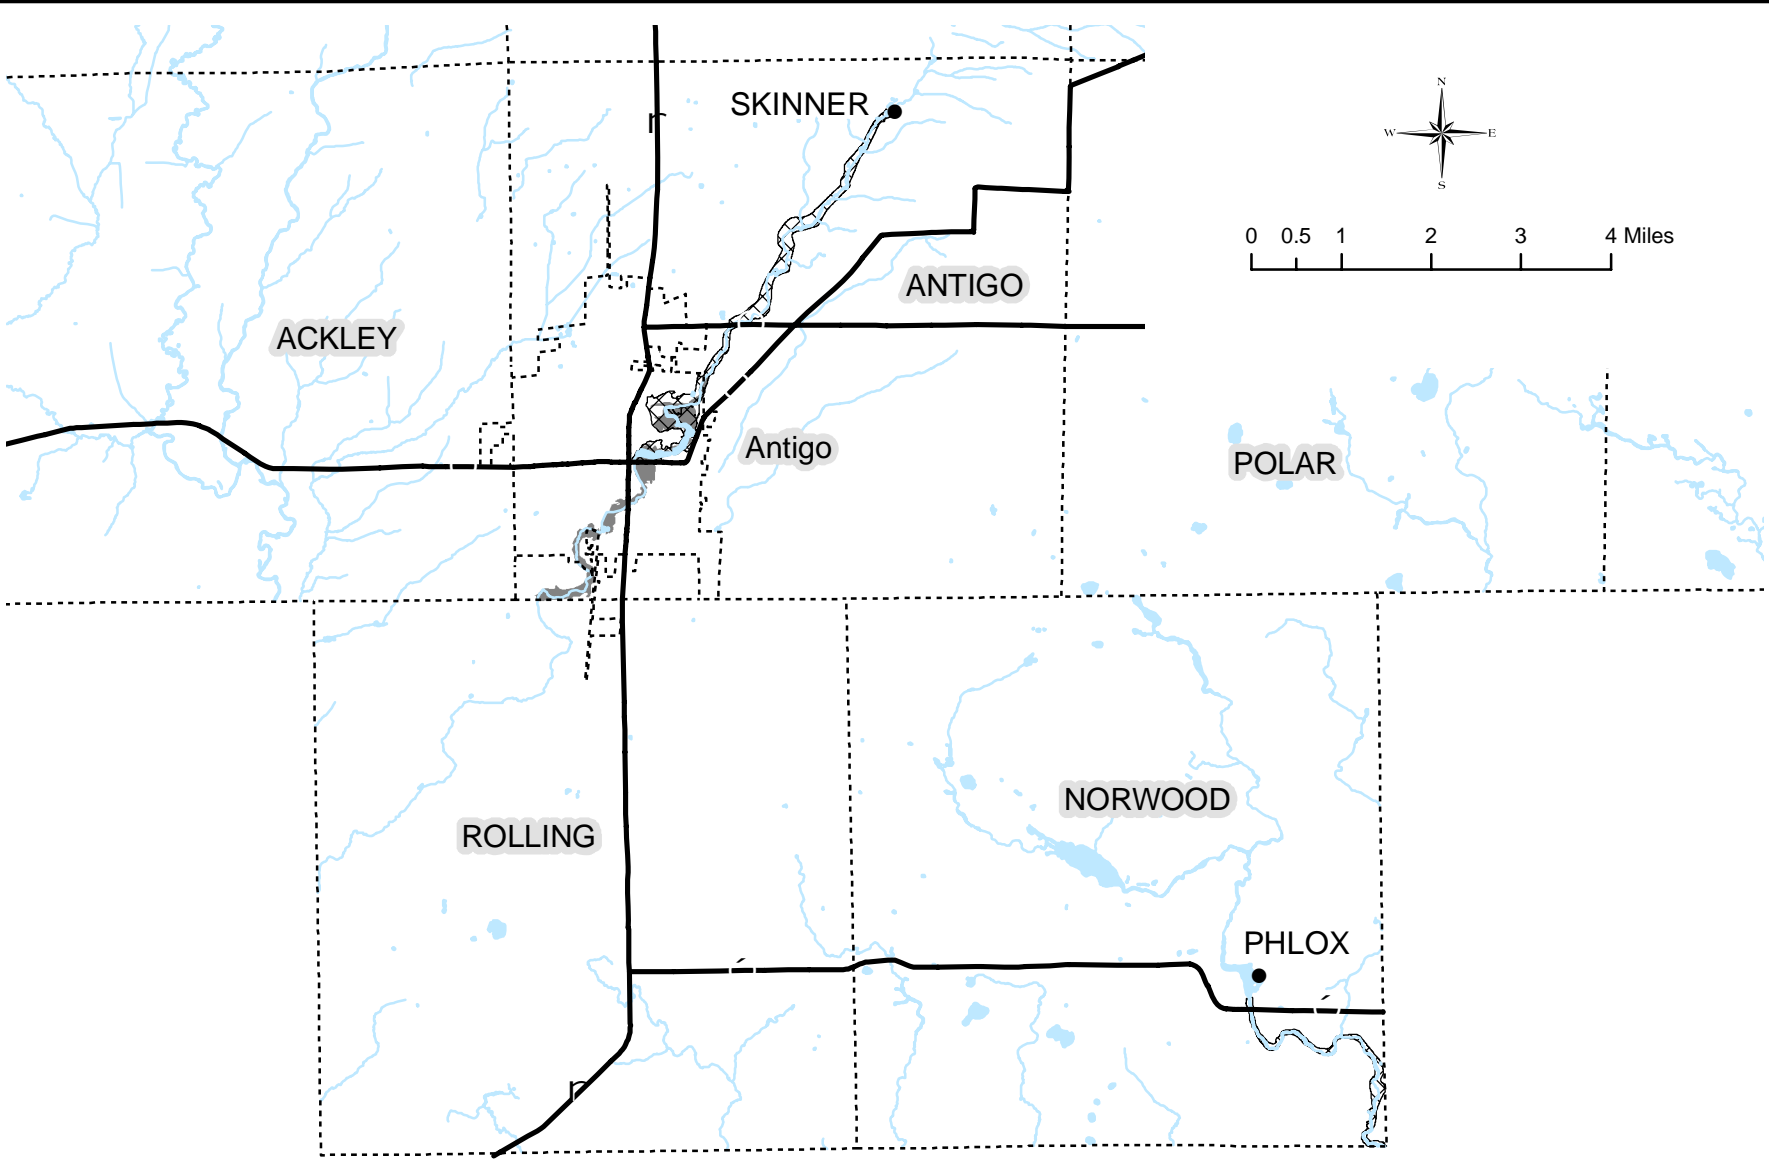

Dam Failure - Inundated Areas
Langlade County, Wisconsin

Map 11

Source: WI DNR, NCWRPC

Prepared By:

**North Central
Wisconsin Regional
Planning Commission**

210 McClellan St., Suite 210, Wausau, WI 54403 715-849-5510
staff@ncwrpc.org - www.ncwrpc.org

- ----- Minor Civil Divisions
- ———— US & State Highways
- —+— Railroad
- Dams
- Inundated Areas
- 2004 Flood Affected Area
- Water