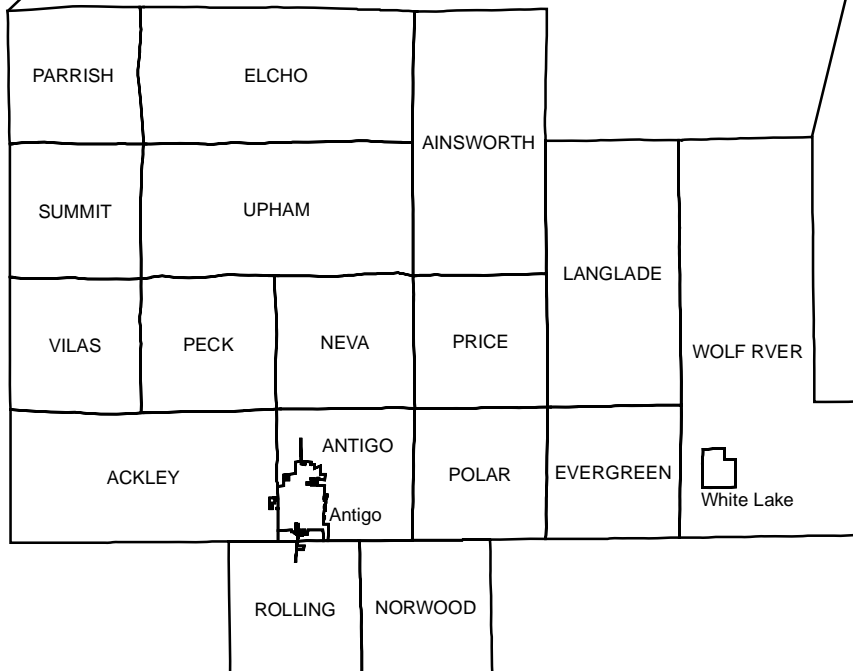

Map 1
Location Map
 Langlade County, Wisconsin

Source: WI DNR, NCWRPC

This map is neither a legally recorded map nor a survey and is not intended to be used as one. This drawing is a compilation of records, information and data used for reference purposes only. NCWRPC is not responsible for any inaccuracies herein contained.