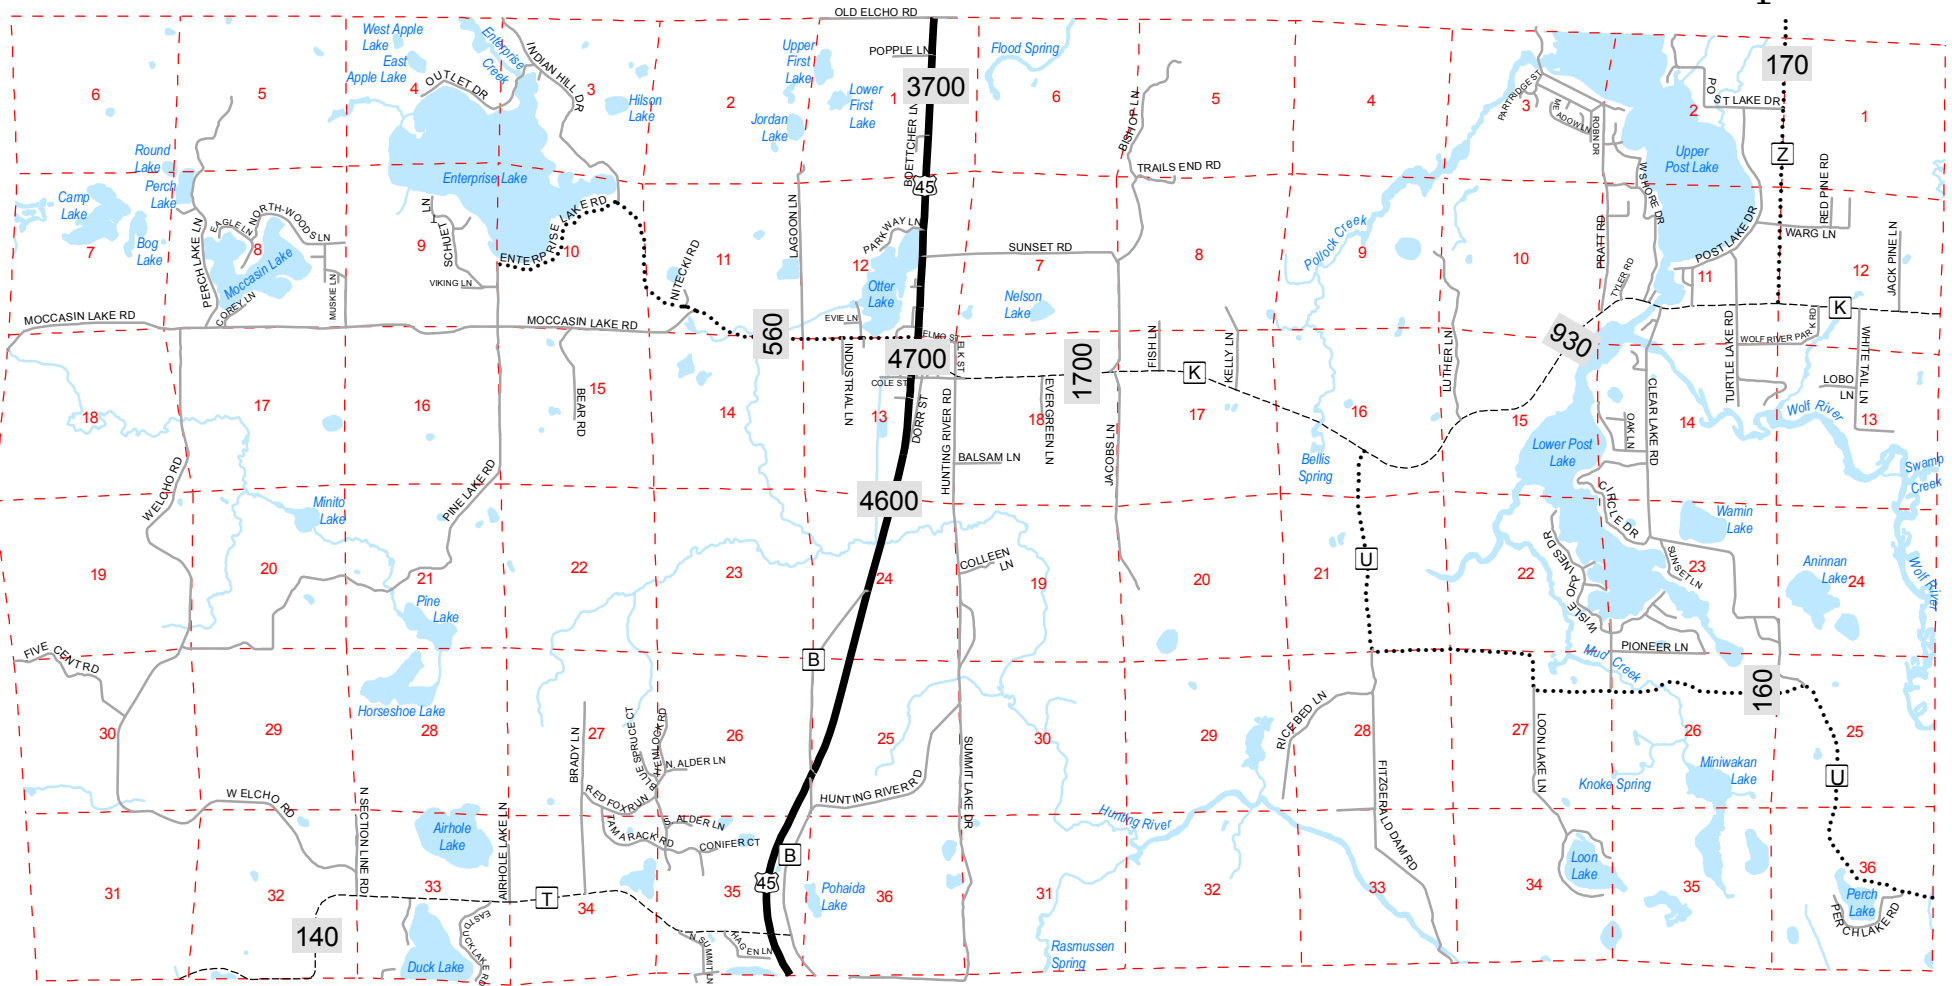

# Town of Elcho - Langlade County

## Map 4 Transportation

- Section Lines
- Local Roads
- Major Collector
- Minor Collector
- Principal Arterial
- Water

500 Annual Average Daily Traffic Count, 2005

Source: WI DNR, NCWRPC, WI DOT 2005  
 This map is neither a legally recorded map nor a survey and is not intended to be used as one. This drawing is a compilation of records, information and data used for reference purposes only. NCWRPC is not responsible for any inaccuracies herein contained.