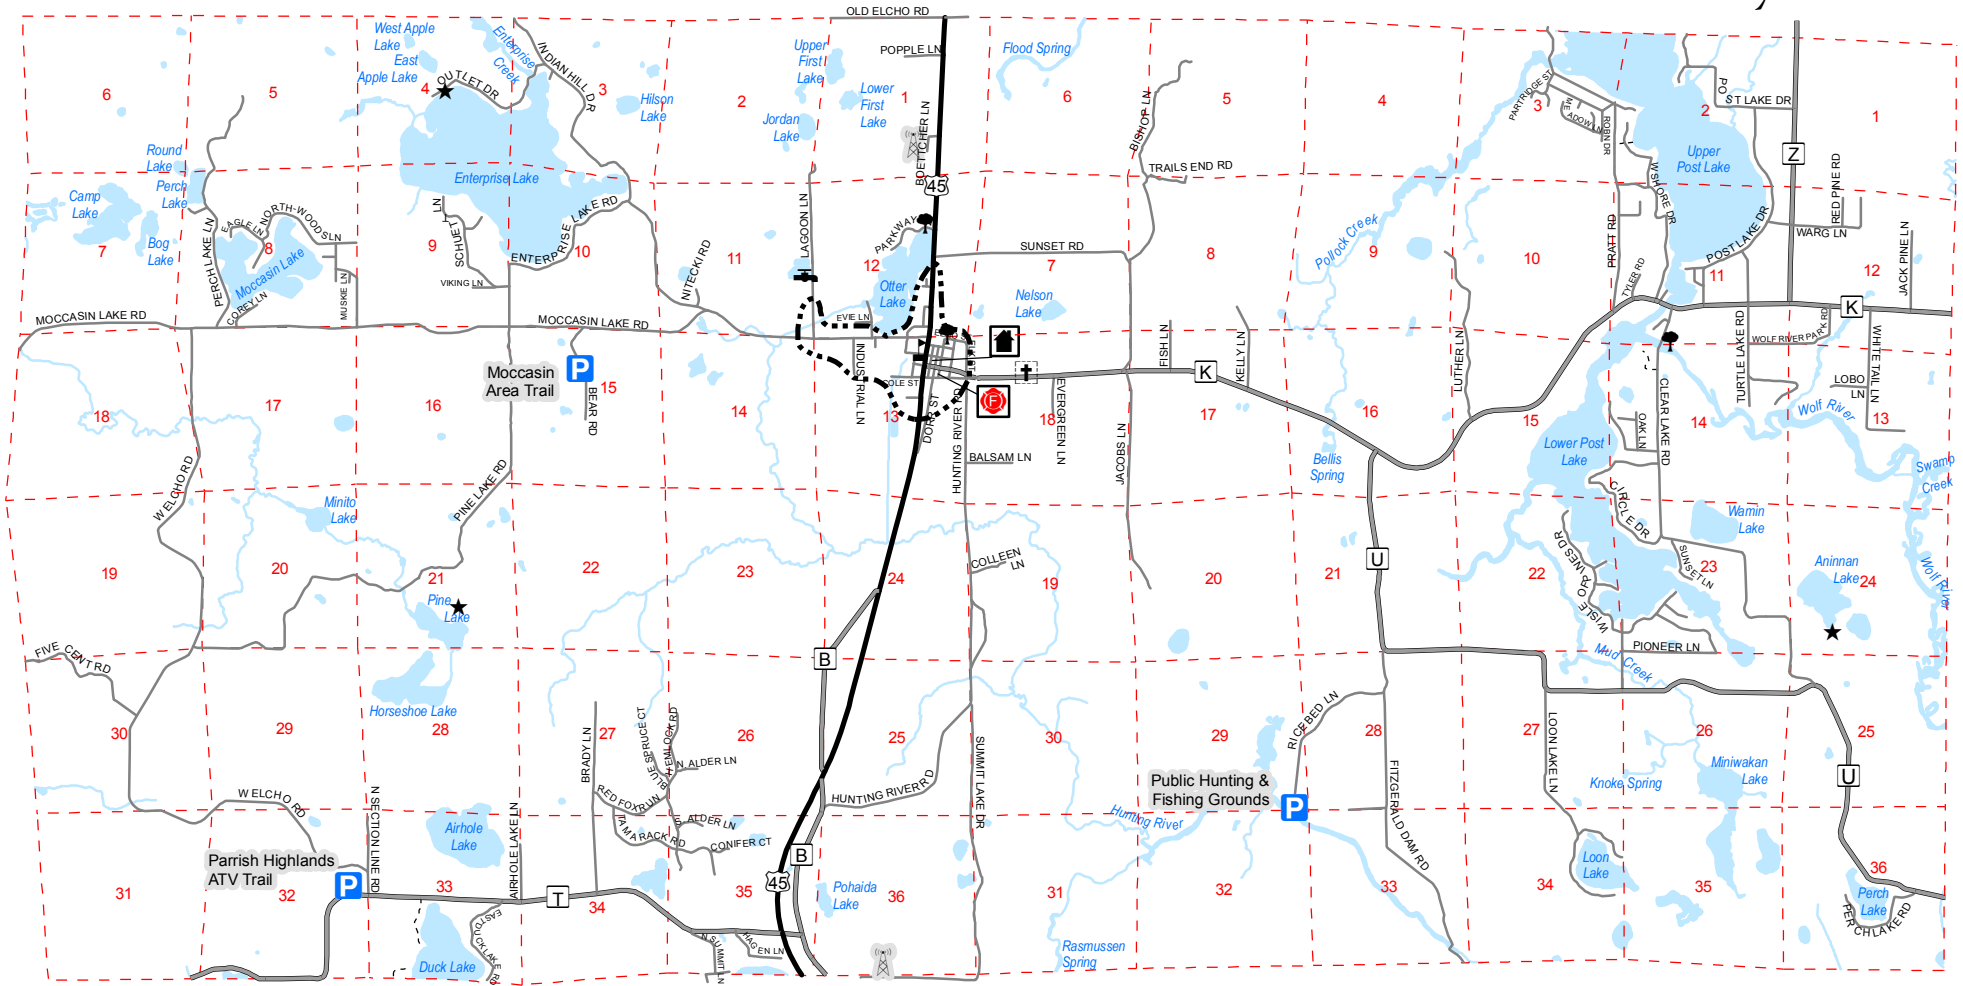

Town of Elcho - Langlade County

Map 3 Community Facilities

- US & State Highways
- County Highways
- Local Roads
- Private / Other
- Section Lines
- Approx. Sanitary Dist. Boundary
- Scout Camps
- Trailhead / Access Parking
- Waste Water Plant
- Cell Towers
- Town Hall
- Fire & Rescue Station
- School
- Cemetary
- Parks
- Water

This map is neither a legally recorded map nor a survey and is not intended to be used as one. This drawing is a compilation of records, information and data used for reference purposes only. NCWRPC is not responsible for any inaccuracies herein contained.