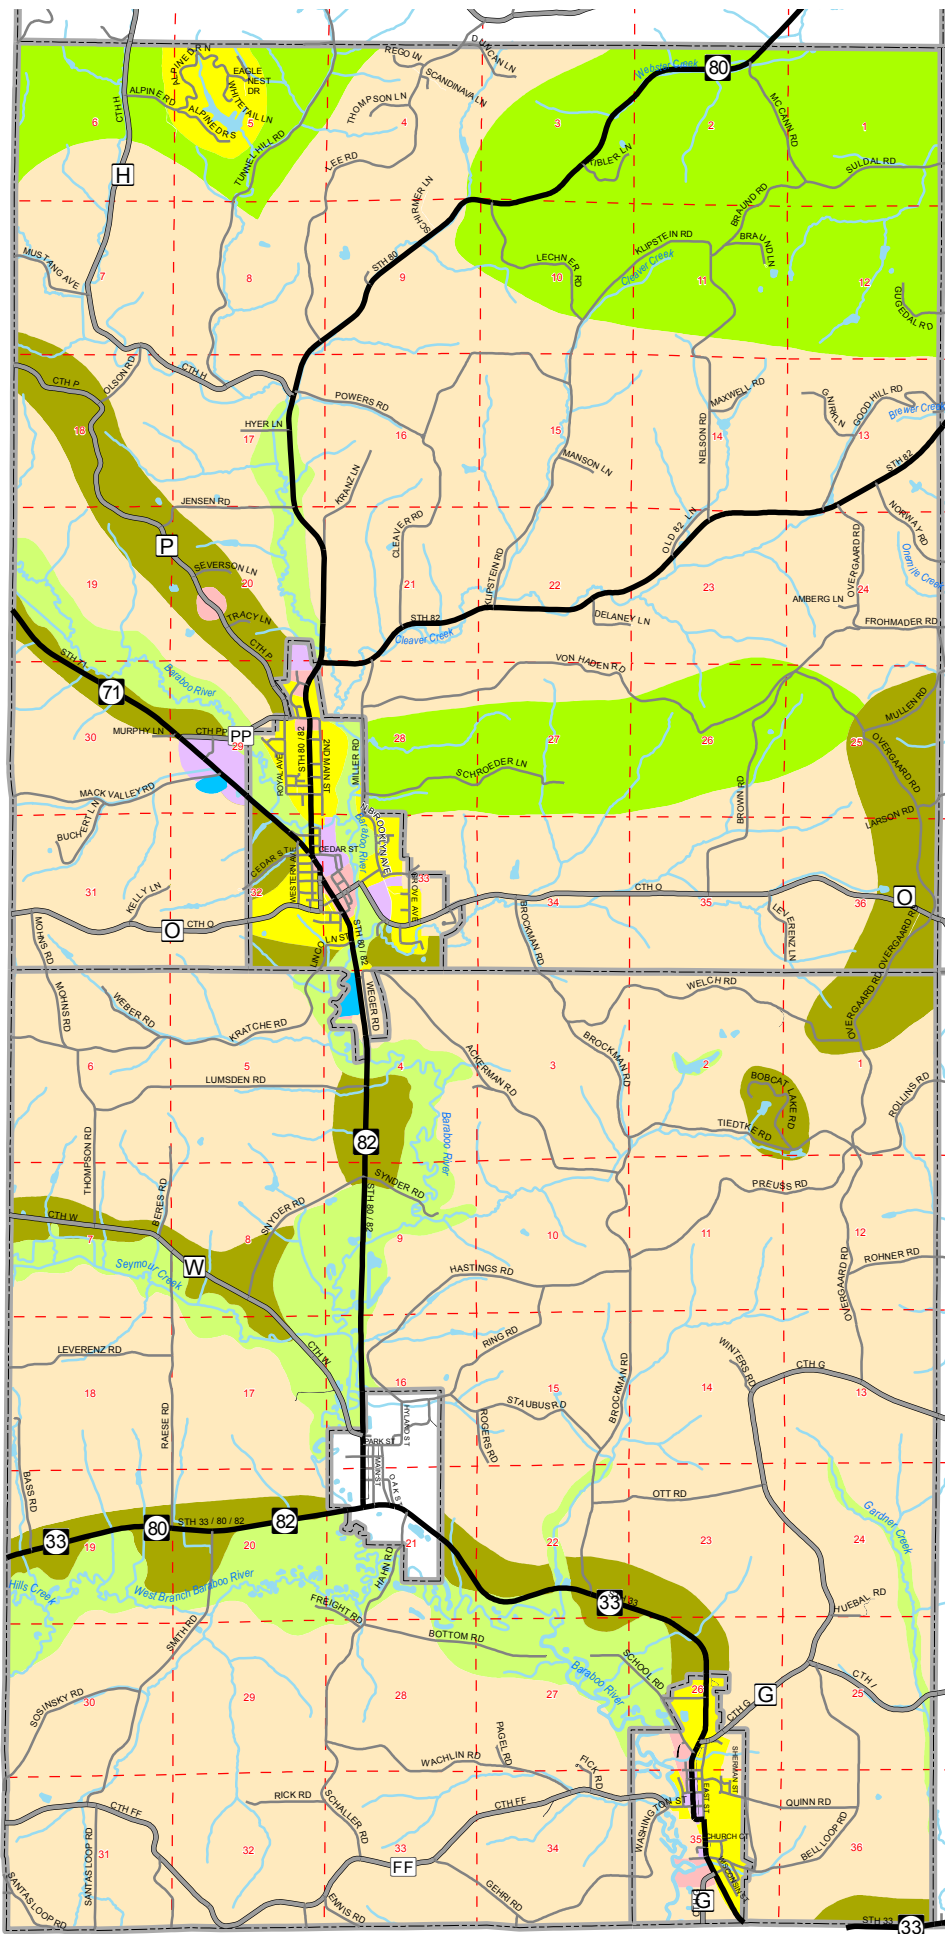

Map 7  
**Future Land Use Plan**  
**Town of Plymouth &**  
**Town of Wonewoc**  
 Juneau County, Wisconsin

- US Highways
- State Highways
- County Highways
- Local Roads
- Private Roads
- Minor Civil Divisions
- Section Lines
- Agricultural Areas
- Commercial
- Mixed Use
- Preservation & Open Space
- Residential
- Rural Residential
- Transportation
- Water

**City of Elroy**