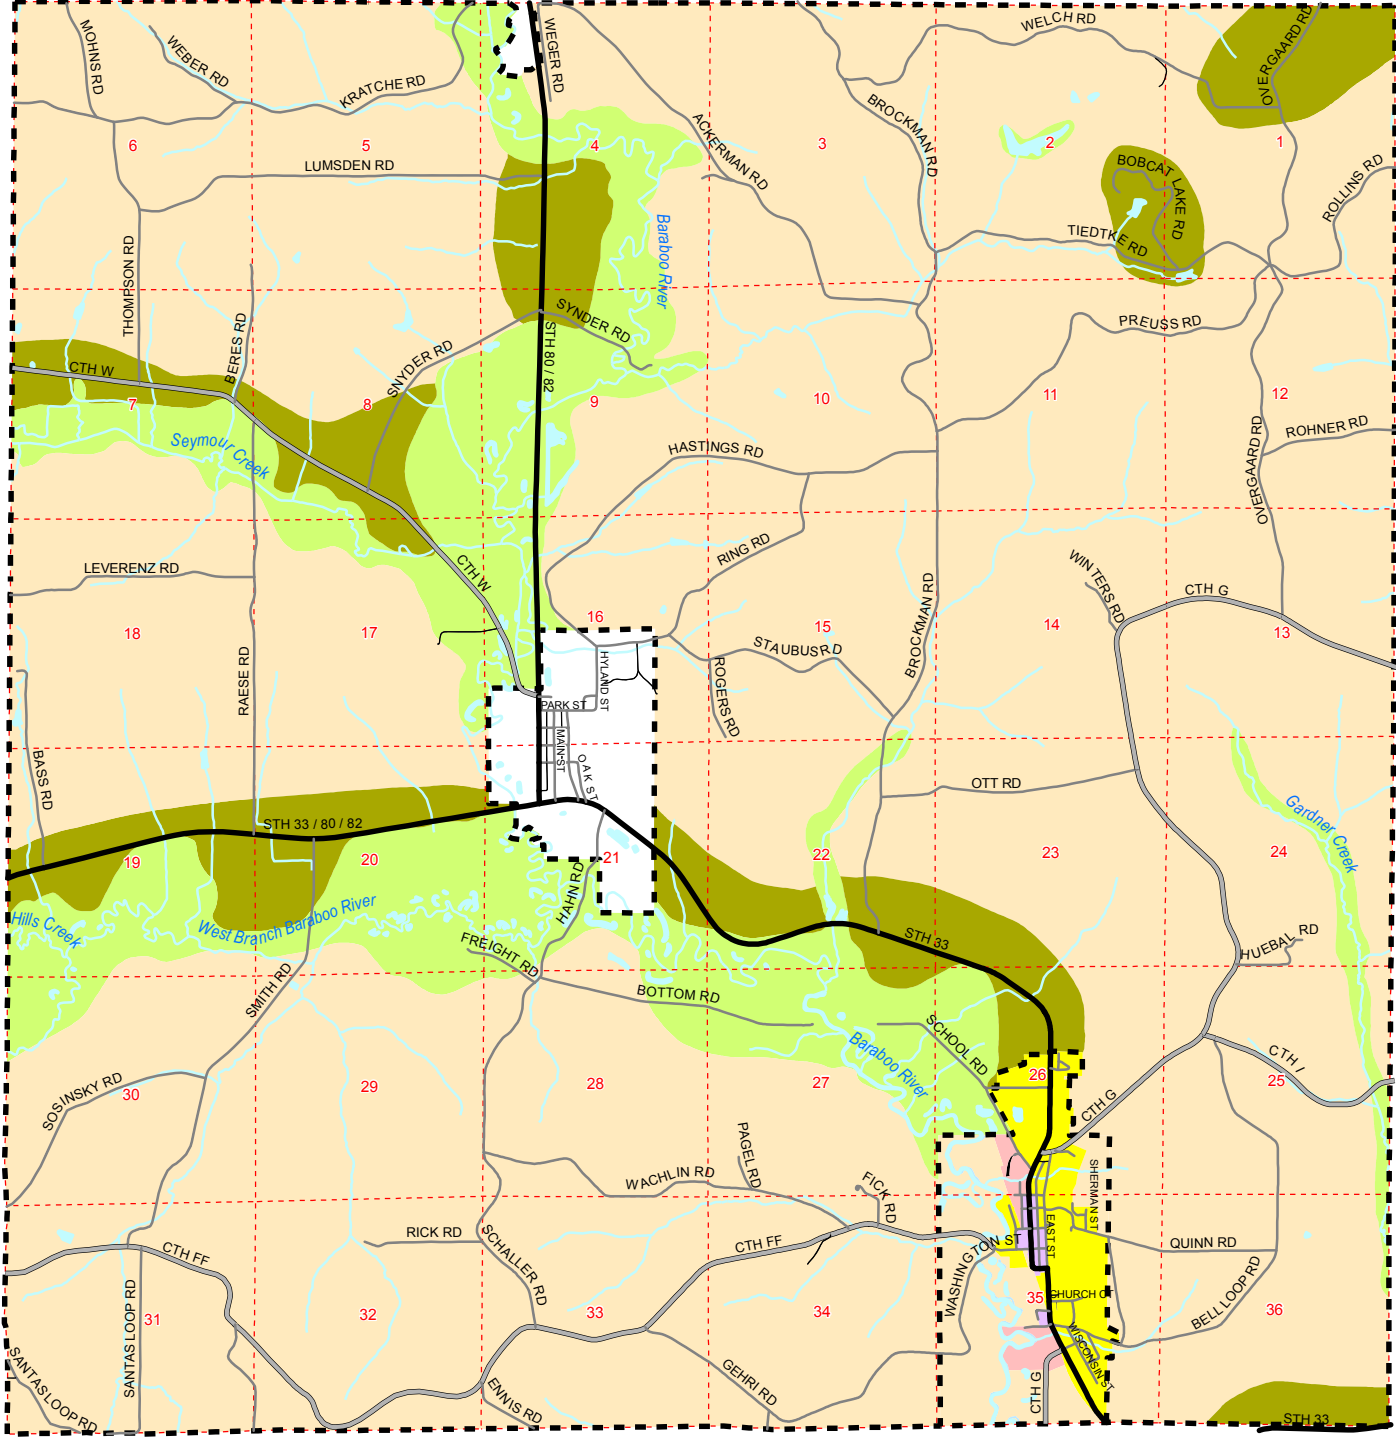

Map 6 Future Land Use Plan Town of Wonewoc Juneau County, Wisconsin

Source: WI DNR, NCWRPC

This map is neither a legally recorded map nor a survey and is not intended to be used as one. This drawing is a compilation of records, information and data used for reference purposes only. NCWRPC is not responsible for any inaccuracies herein contained.

- Minor Civil Divisions
- US & State Highways
- County Highways
- Local Roads
- Private / Other
- Section Lines
- Agricultural Areas
- Commercial
- Mixed Use
- Preservation & Open Space
- Residential
- Rural Residential
- Transportation
- Water