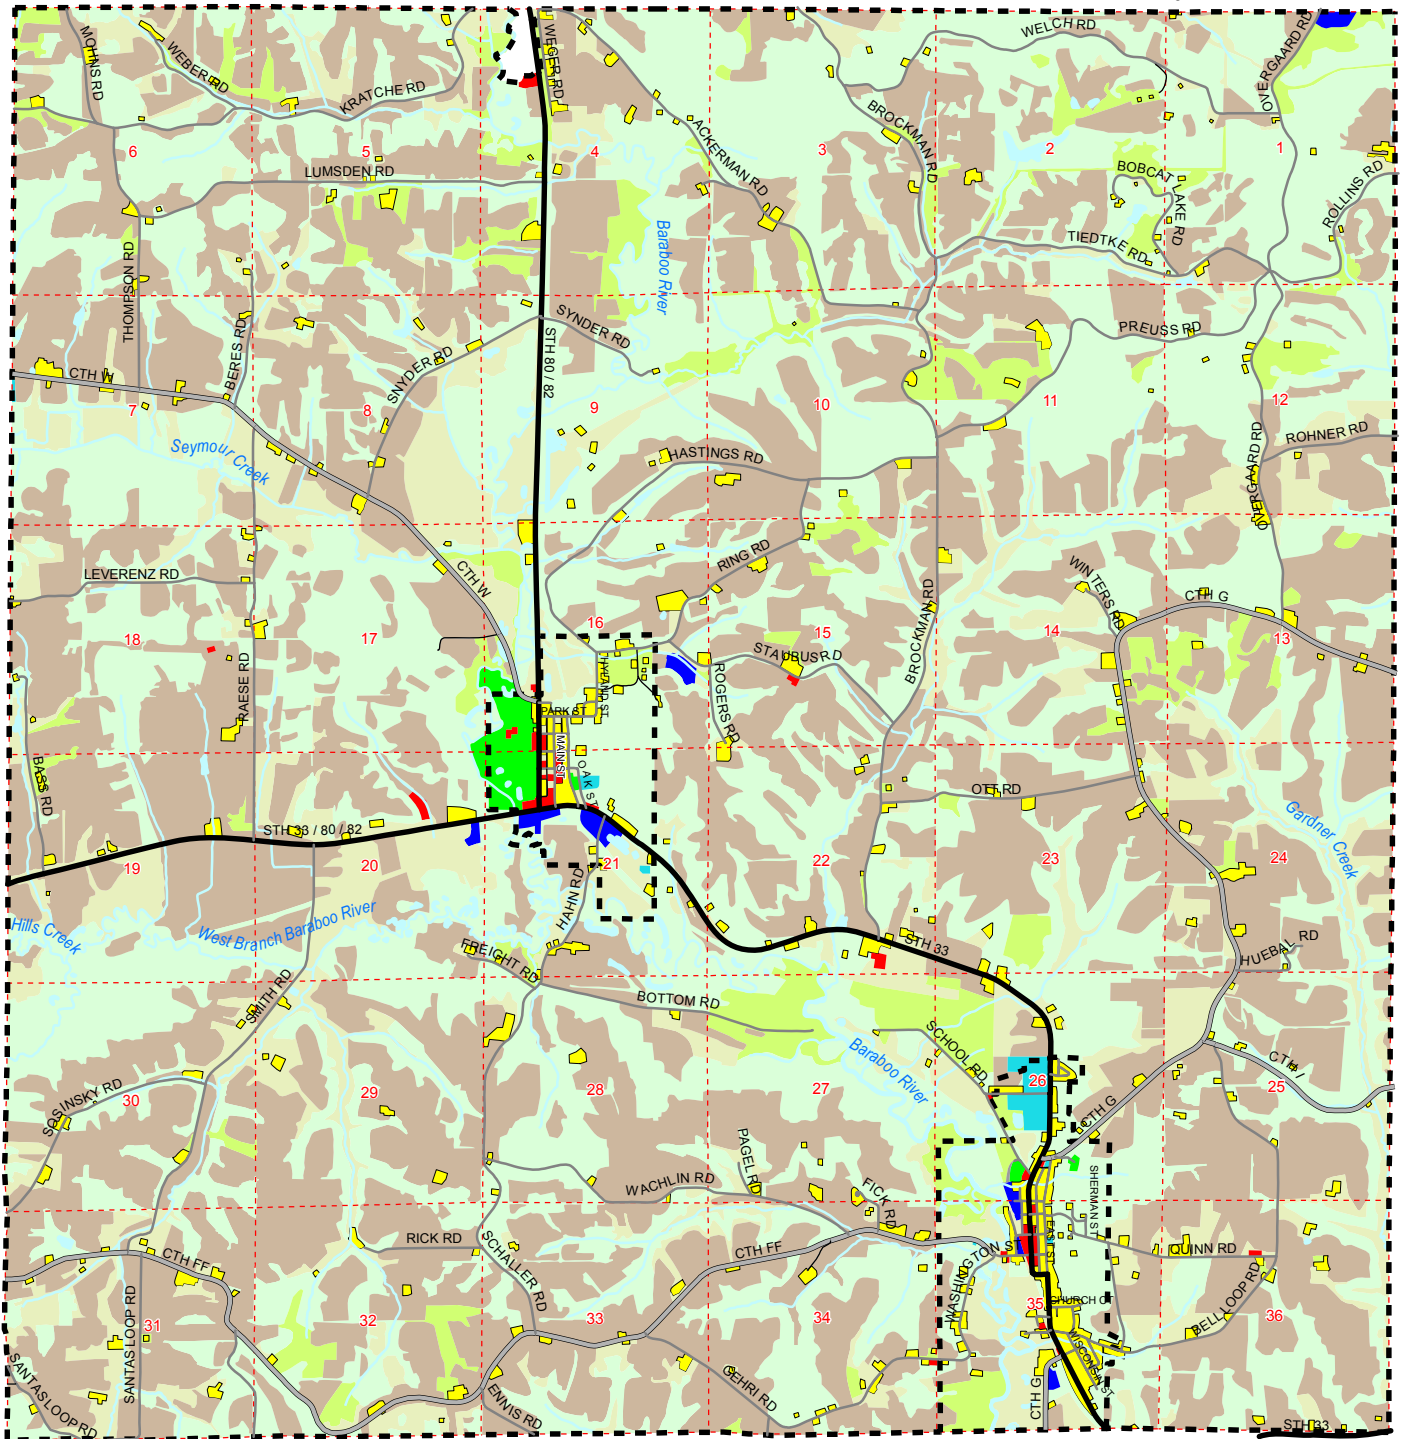

# Map 5 Generalized Existing Land Use Town of Wonewoc Juneau County, Wisconsin

Source: WI DNR, NCWRPC, Airphoto Interpretation 2005

This map is neither a legally recorded map nor a survey and is not intended to be used as one. This drawing is a compilation of records, information and data used for reference purposes only. NCWRPC is not responsible for any inaccuracies herein contained.

- Minor Civil Divisions
- Section Lines
- US & State Highways
- County Highways
- Local Roads
- Private / Other
- Agriculture
- Commercial
- Governmental
- Industrial
- Open Lands
- Outdoor Recreation
- Scattered Woodlands
- Residential
- Transportation
- Woodlands