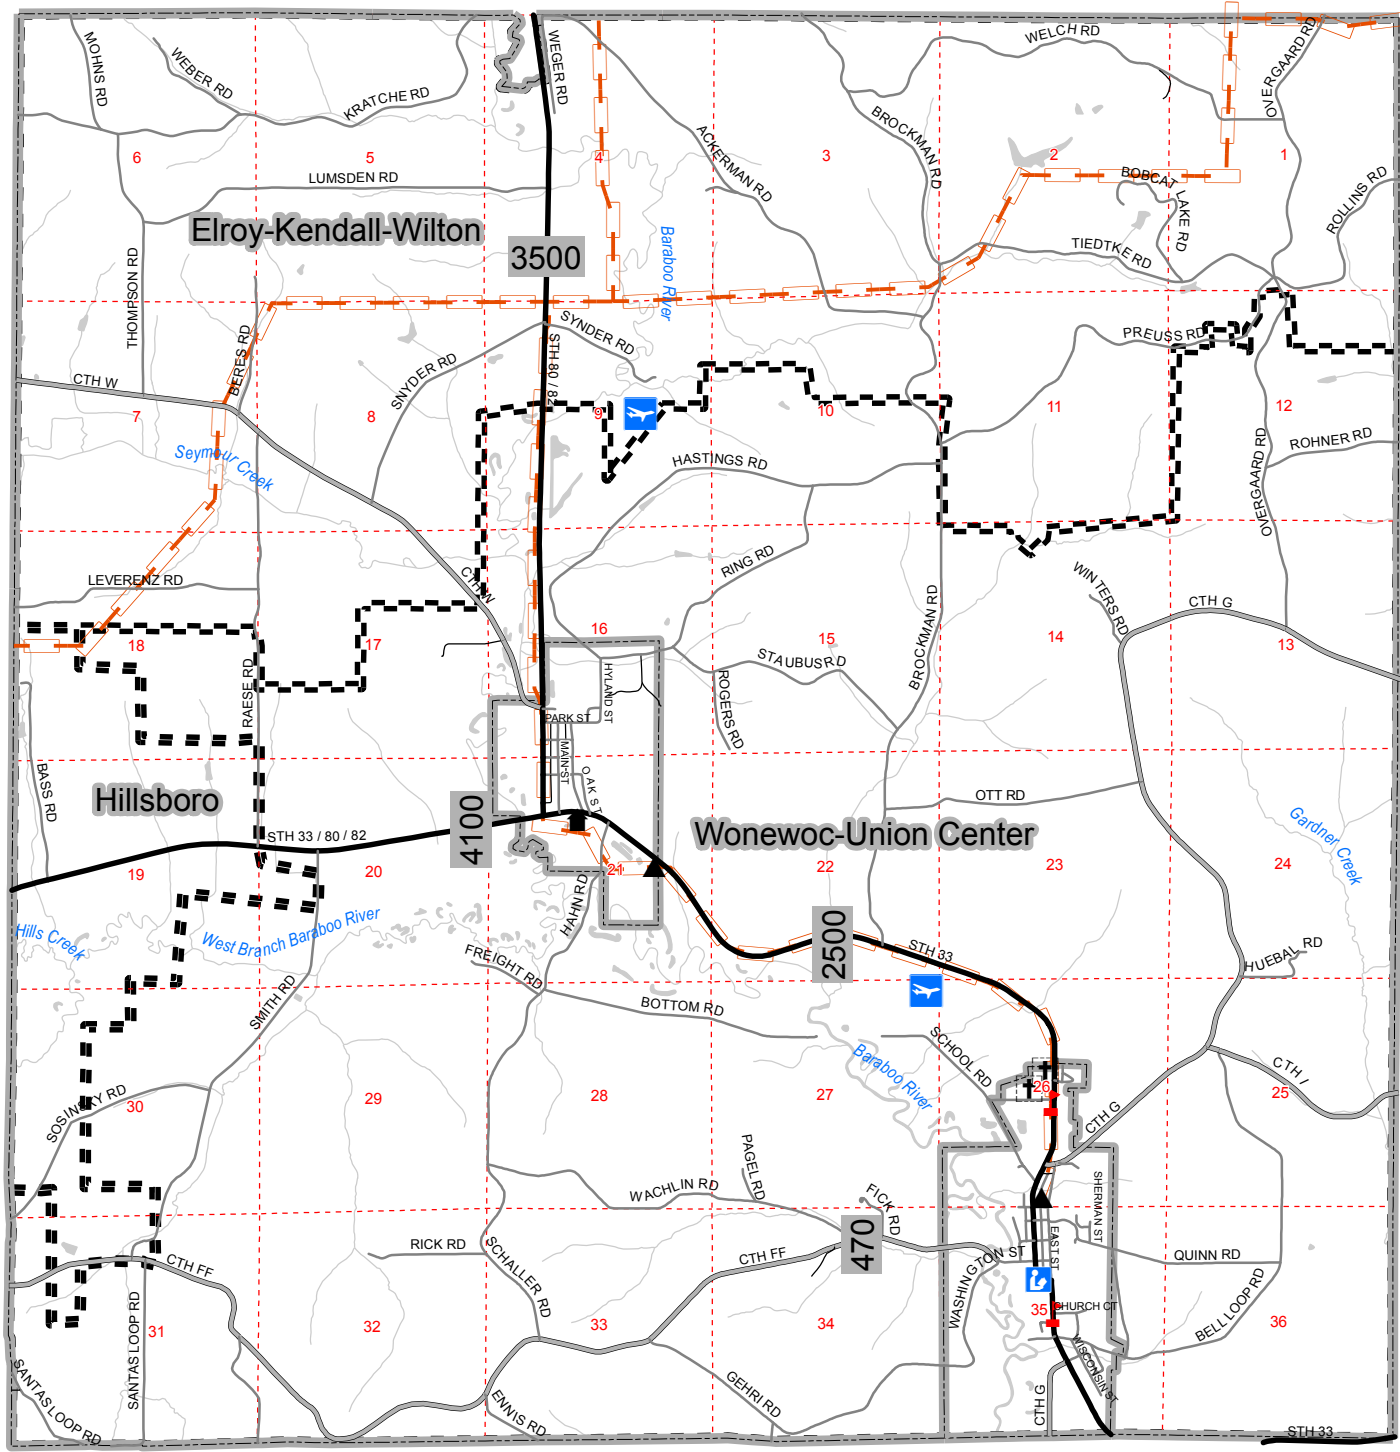

Map 3 Transportation & Community Facilities Town of Wonewoc Juneau County, Wisconsin

- Minor Civil Divisions
- Section Lines
- US & State Highways
- County Highways
- Local Roads
- Private / Other
- Water
- Airport
- Town Hall / Garage
- Electric Substations
- High Voltage Powerline
- School Dist Boundaries
- Annual Average Daily Traffic Count, 2004
- Schools
- Library
- Cemeteries

Source: WI DNR, NCRPC, WI DOT 2004

This map is neither a legally recorded map nor a survey and is not intended to be used as one. This drawing is a compilation of records, information and data used for reference purposes only. NCRPC is not responsible for any inaccuracies herein contained.