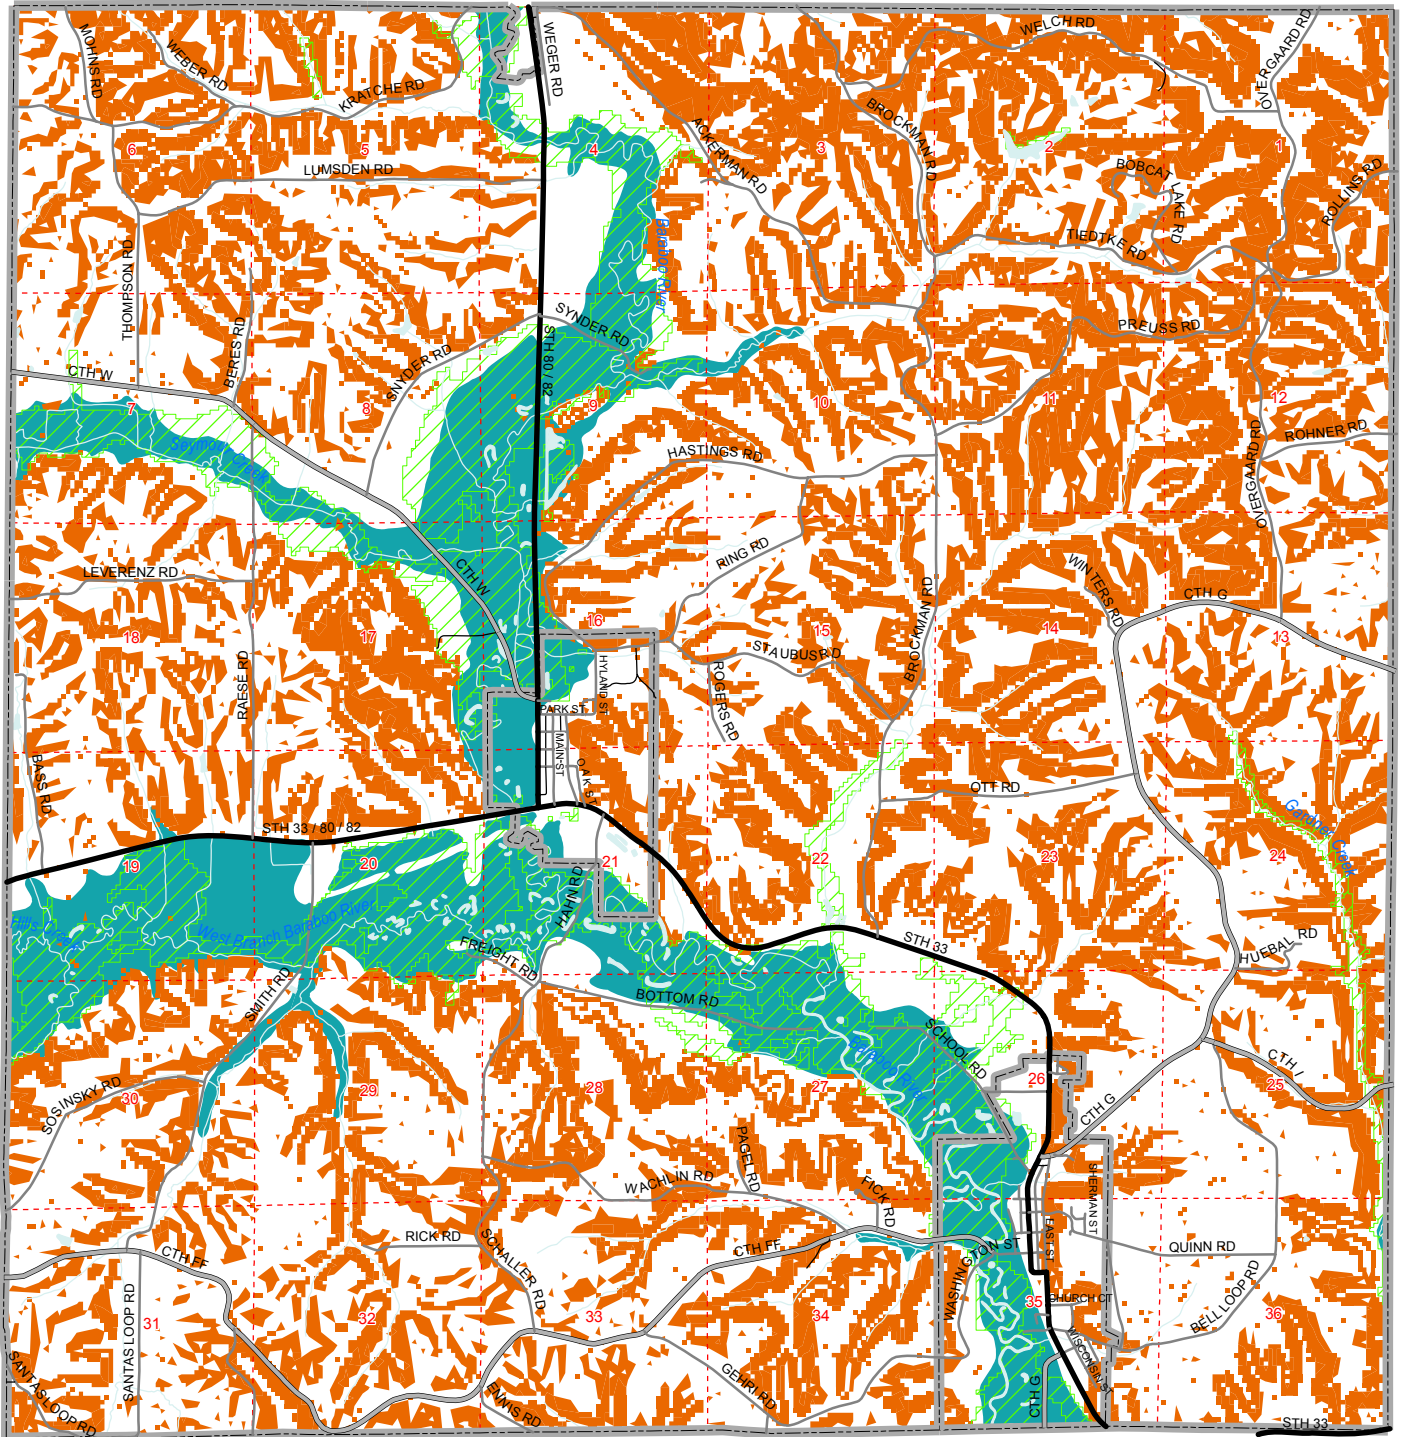

Map 2  
 Natural Resources  
 Town of Wonewoc  
 Juneau County, Wisconsin

- Minor Civil Divisions
- Section Lines
- US & State Highways
- County Highways
- Local Roads
- Private / Other
- Water
- WISCLAND Wetlands
- Steep Slopes
- Floodway

Source: WI DNR, NCRWPC, WISCLAND Wetlands

This map is neither a legally recorded map nor a survey and is not intended to be used as one. This drawing is a compilation of records, information and data used for reference purposes only. NCRWPC is not responsible for any inaccuracies herein contained.