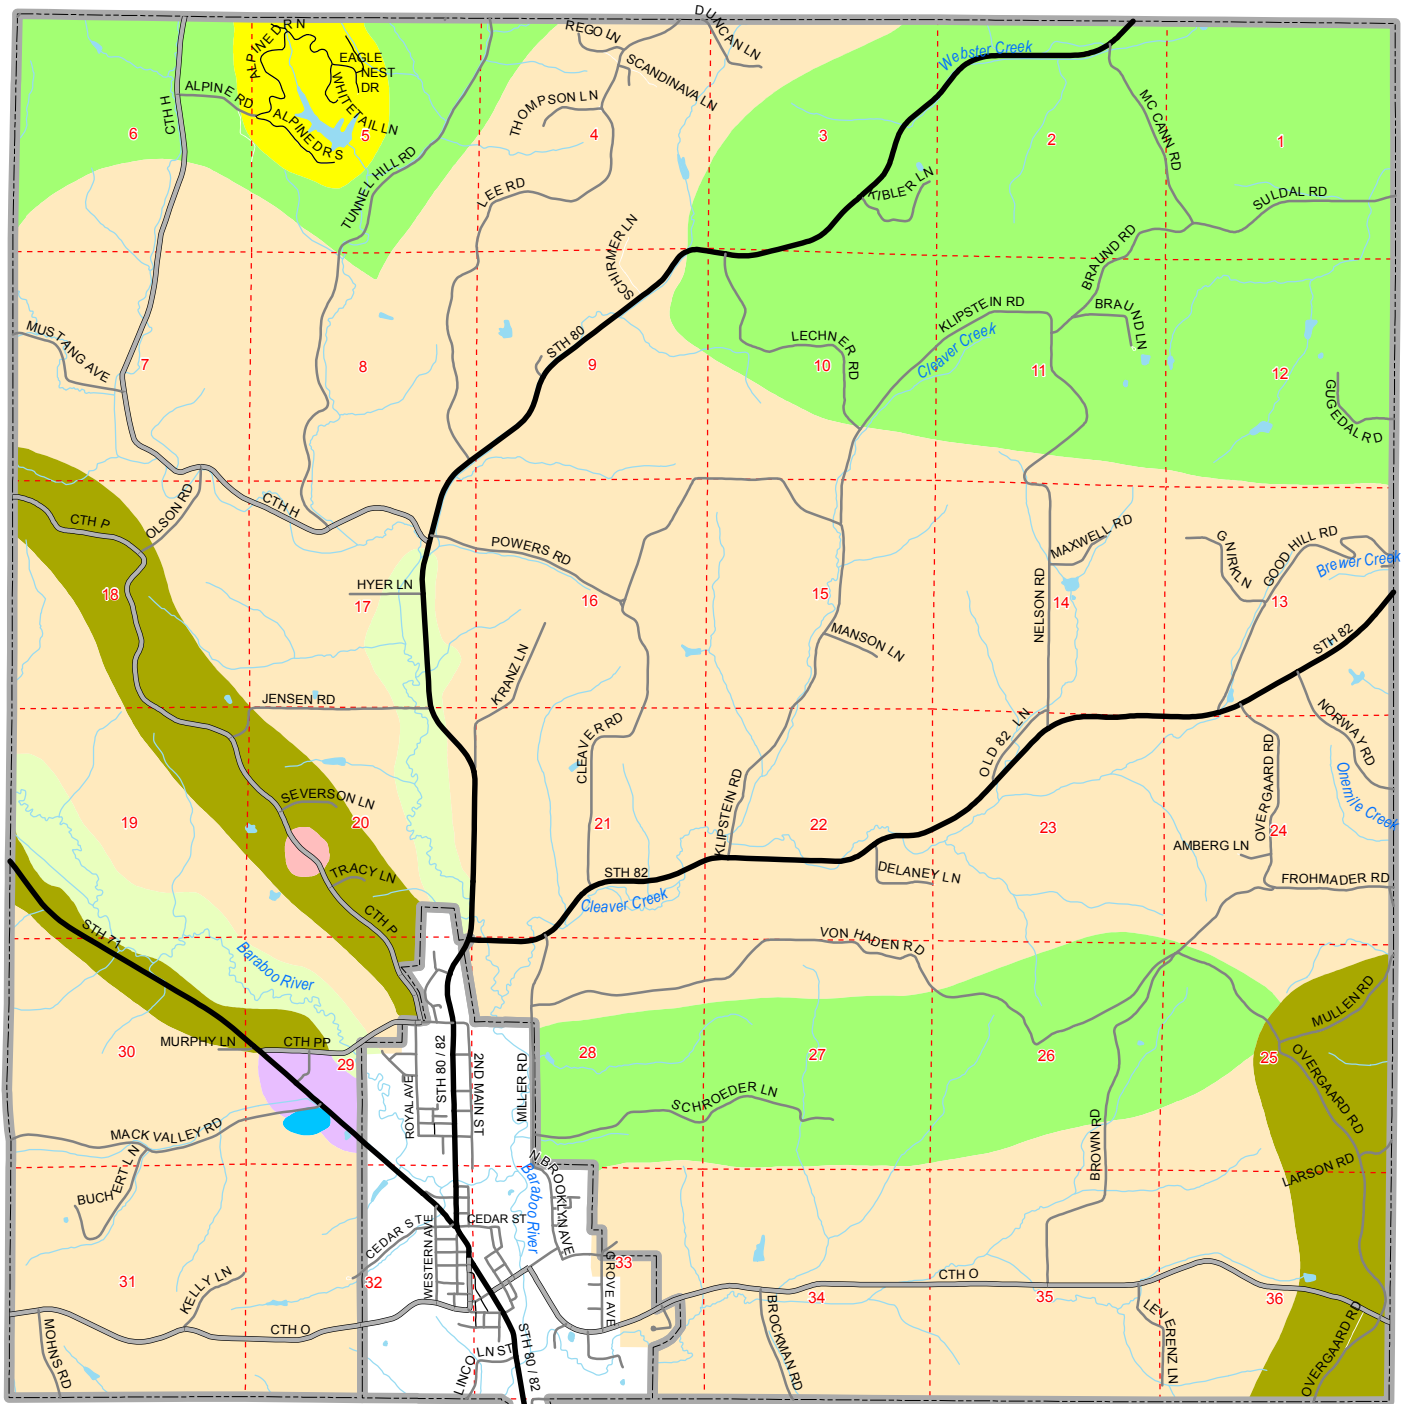

Map 6 Future Land Use Plan Town of Plymouth Juneau County, Wisconsin

- US & State Highways
 - County Highways
 - Local Roads
 - Private / Other
 - Minor Civil Divisions
 - Section Lines
 - Agricultural Areas
 - Forestry Areas
 - Governmental
 - Industrial
 - Preservation & Open Space
 - Residential
 - Rural Residential
 - Commercial
 - Governmental
 - Industrial
 - Preservation & Open Space
 - Residential
 - Rural Residential
- City of Erloy

Source: NCWRPC, WI DNR

This map is neither a legally recorded map nor a survey and is not intended to be used as one. This drawing is a compilation of records, information and data used for reference purposes only. NCWRPC is not responsible for any inaccuracies herein contained.