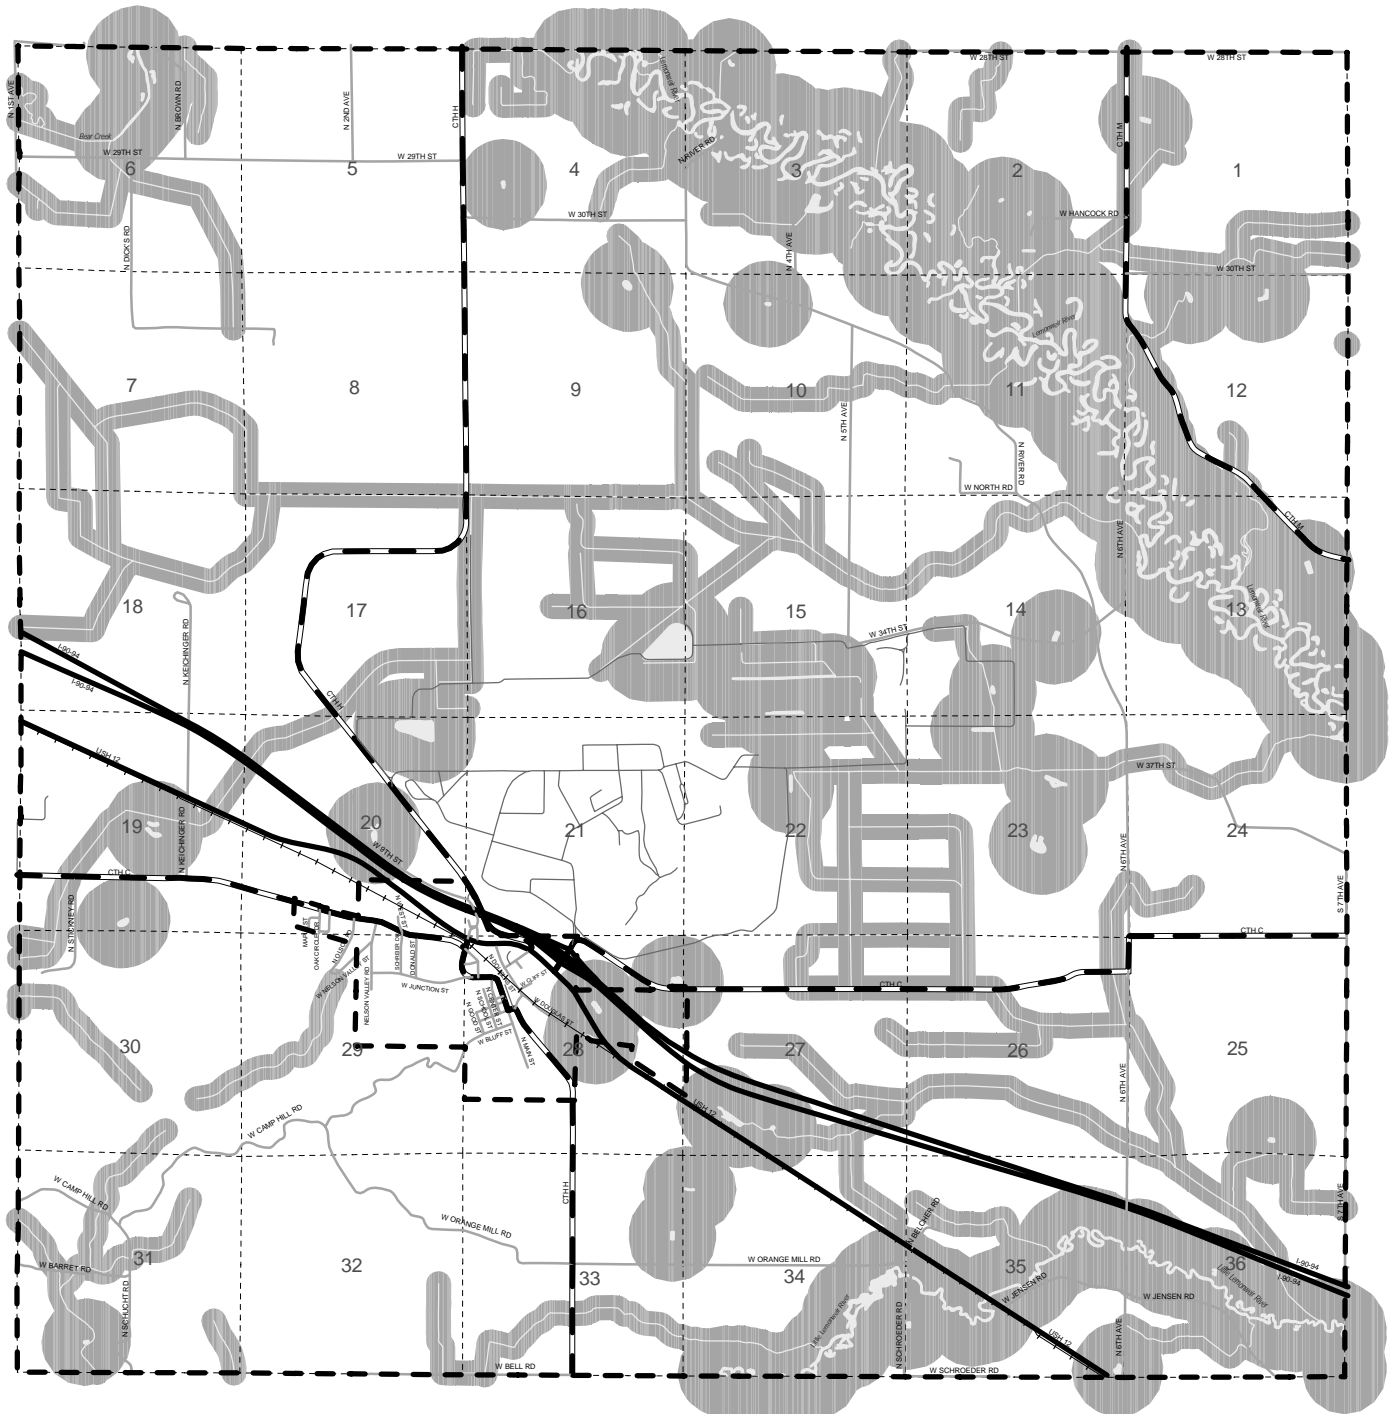

Town of Orange

Juneau County, Wisconsin

Map 13
Shoreland Zoning

0.6 0 0.6 1.2 Miles

- Possible County Shoreland Zoning
- Water
- Minor Civil Division
- Section Lines
- US & State Highways
- County Highways
- Local Roads
- Private / Other
- Railroad

Prepared By:
**North Central
Wisconsin Regional
Planning Commission**