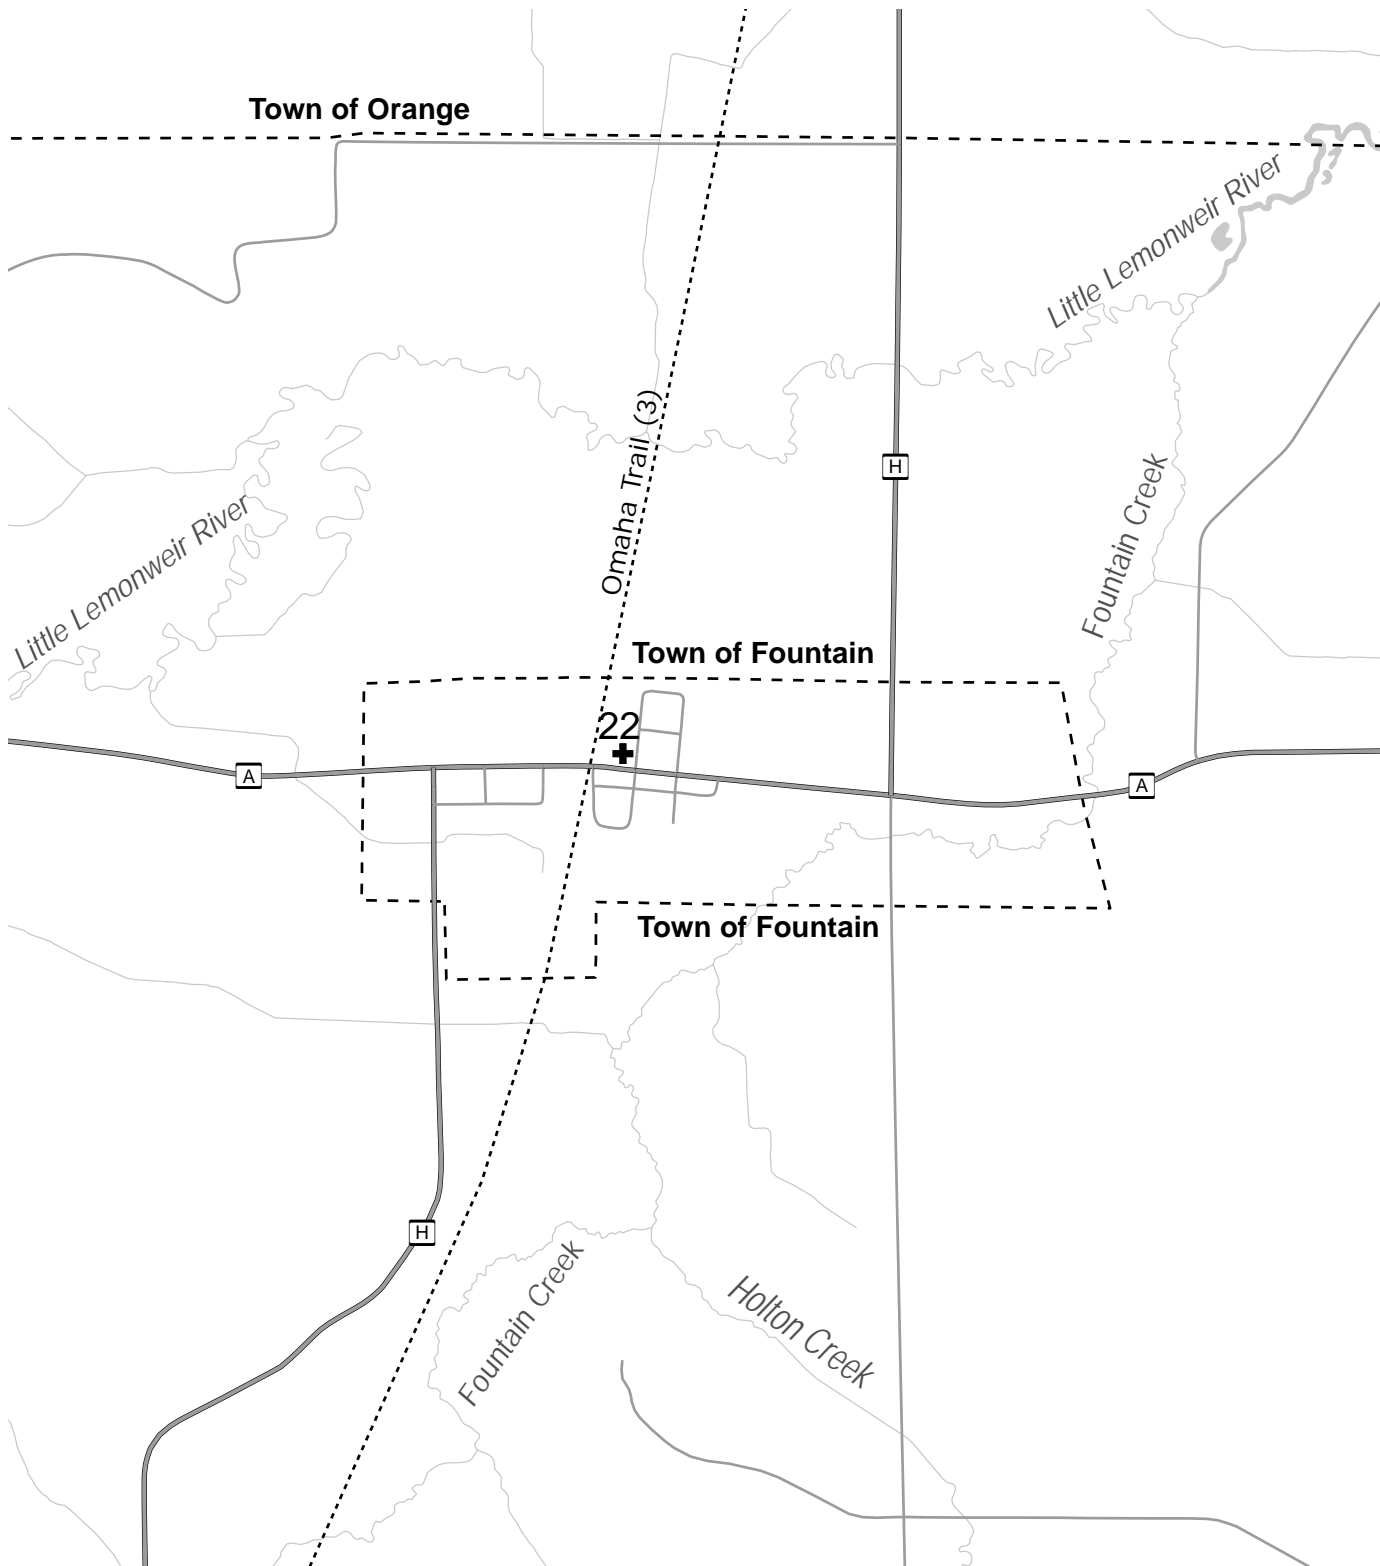

Village of Hustler - Existing Recreation System

FACILITIES

- ★ Mini Park
- ⊕ Neighborhood Park
- Community Park
- ▲ Special Use Area
- Linear Parks (Trails)

LEGEND

- - - Minor Civil Divisions
- US & State Highways
- County Highways
- Local Roads
- Railroad
- Water

Source: WI DNR, NCWRPC