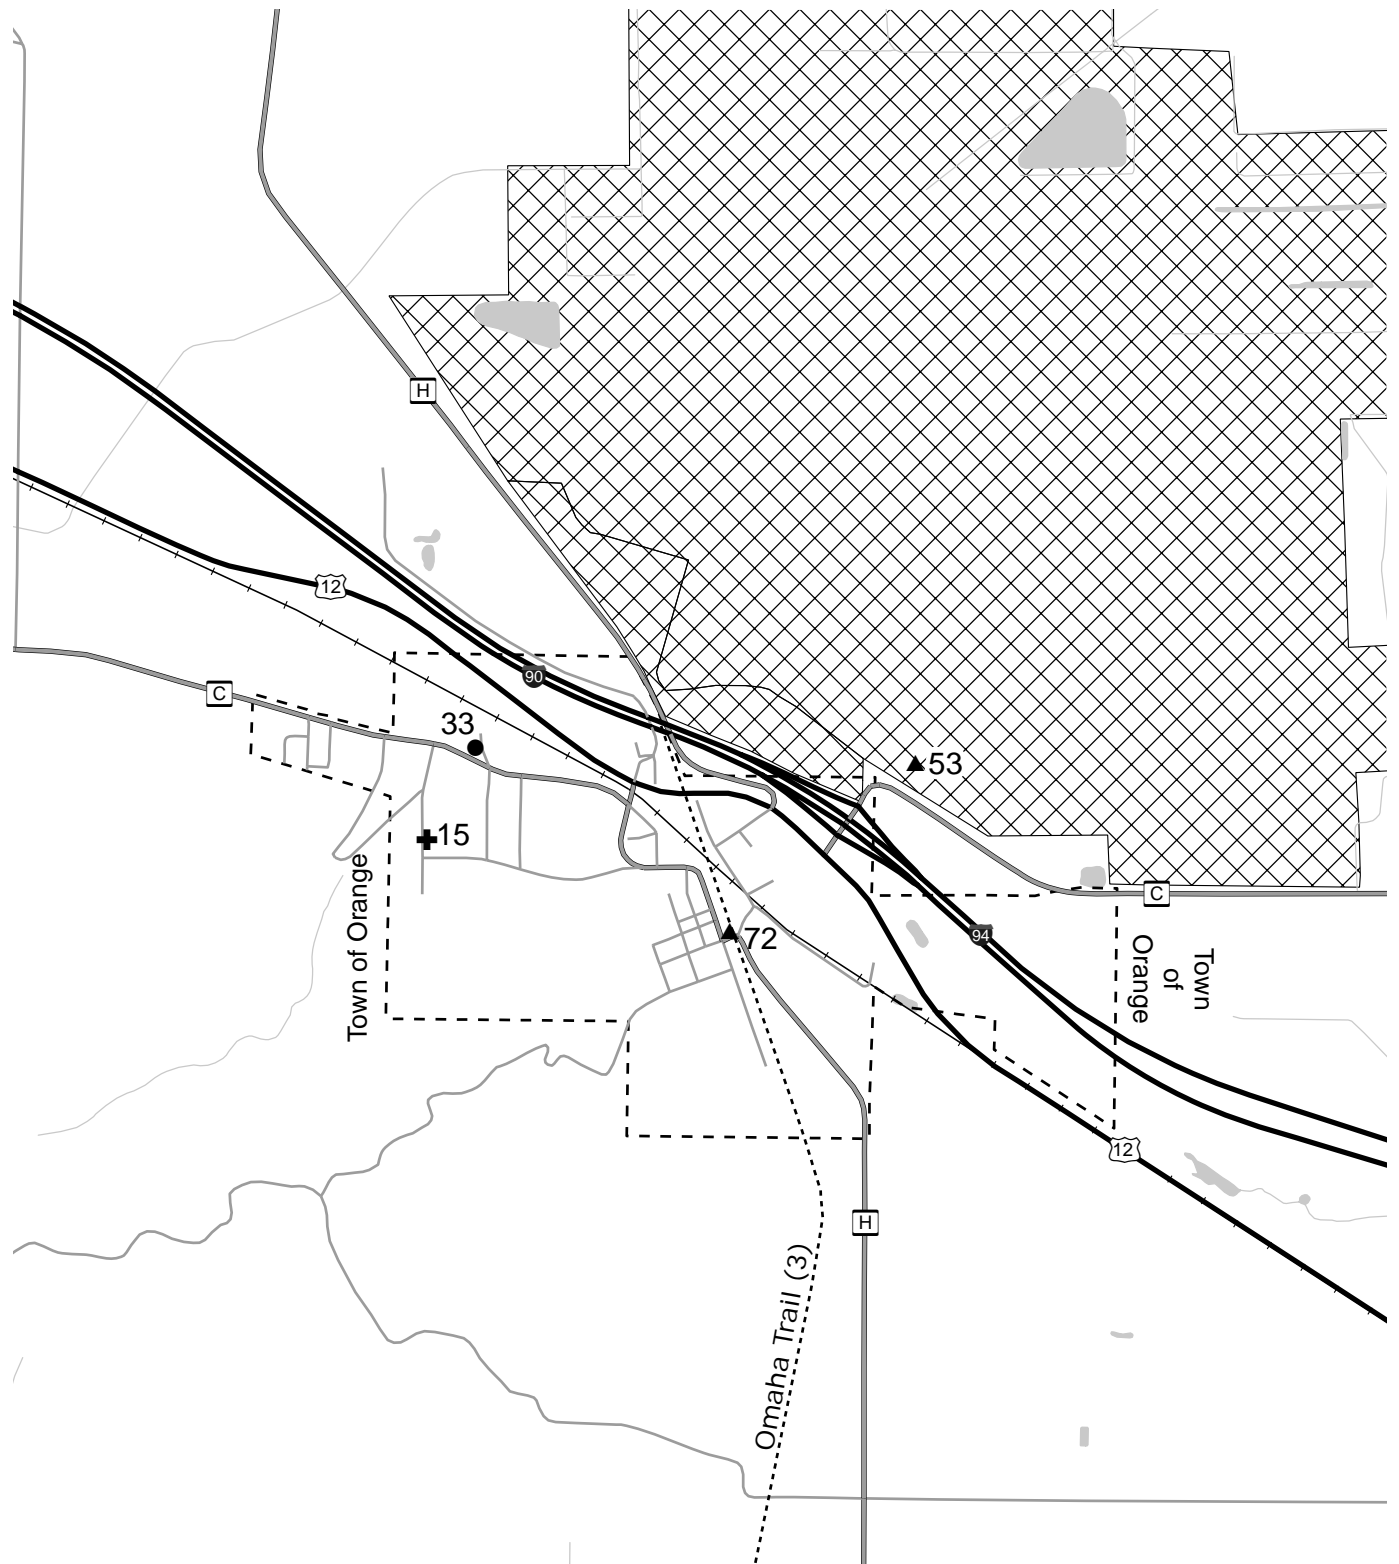

Village of Camp Douglas - Existing Recreation System

FACILITIES

- ★ Mini Park
- ⊕ Neighborhood Park
- Community Park
- ▲ Special Use Area
- Linear Parks (Trails)

LEGEND

- Minor Civil Divisions
- US & State Highways
- County Highways
- Local Roads
- Railroad
- ⊗ U.S. Military Land
- Water

Source: WI DNR, NCWRPC