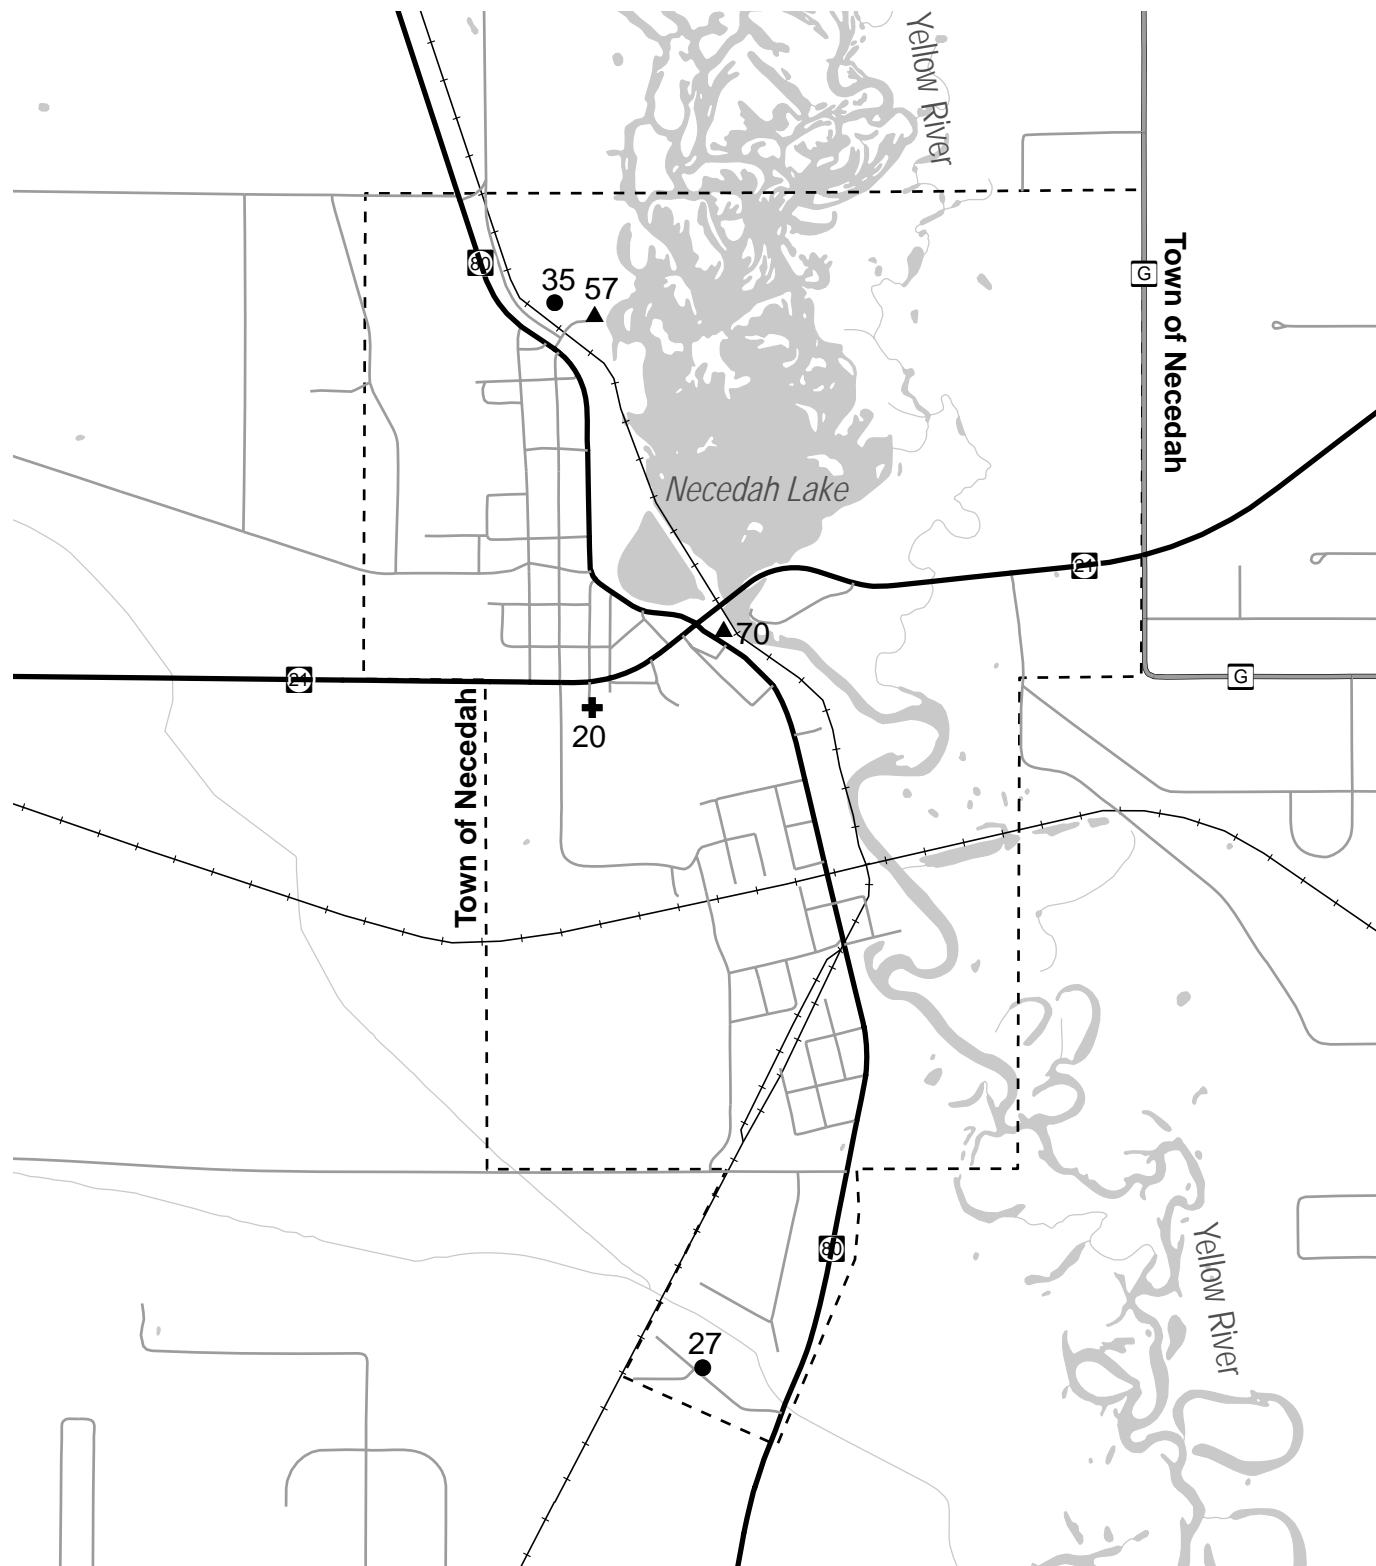

# Village of Necedah - Existing Recreation System

**FACILITIES**

- ★ Mini Park
- ⊕ Neighborhood Park
- Community Park
- ▲ Special Use Area
- Linear Parks (Trails)

**LEGEND**

- - - Minor Civil Divisions
- US & State Highways
- County Highways
- Local Roads
- Railroad
- Water

Source: WI DNR, NCWRPC