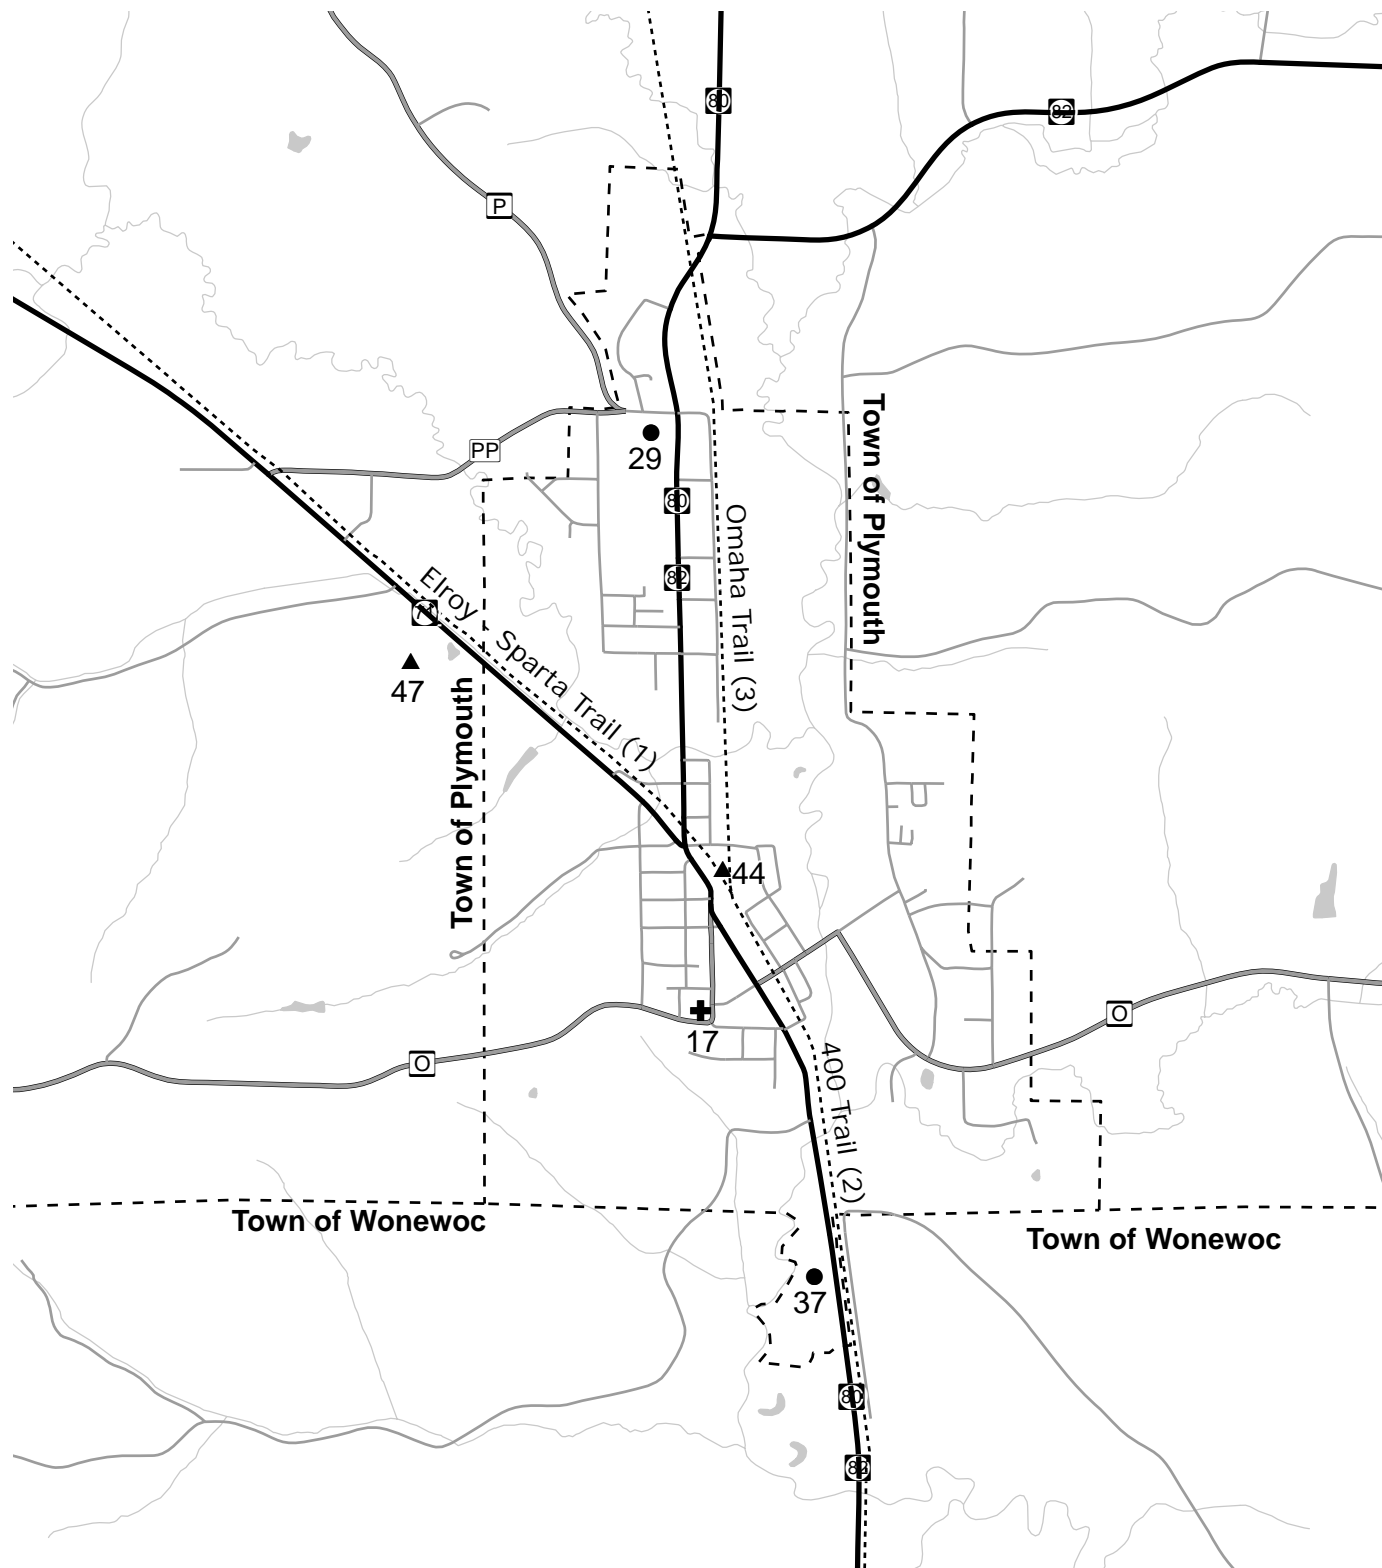

City of Elroy - Existing Recreation System

FACILITIES

- ★ Mini Park
- ⊕ Neighborhood Park
- Community Park
- ▲ Special Use Area
- Linear Parks (Trails)

LEGEND

- - - Minor Civil Divisions
- US & State Highways
- County Highways
- Local Roads
- Railroad
- Water

Prepared By:
North Central Wisconsin Regional Planning Commission
 210 McClellan Street, Suite 210, Wausau, Wisconsin 54403
 (715) 849-5510 www.ncwrpc.org

This map is neither a legally recorded map nor a survey and is not intended to be used as one. This drawing is a compilation of records, information and data used for reference purposes only. NCWRPC is not responsible for any inaccuracies herein contained.

Source: WI DNR, NCWRPC