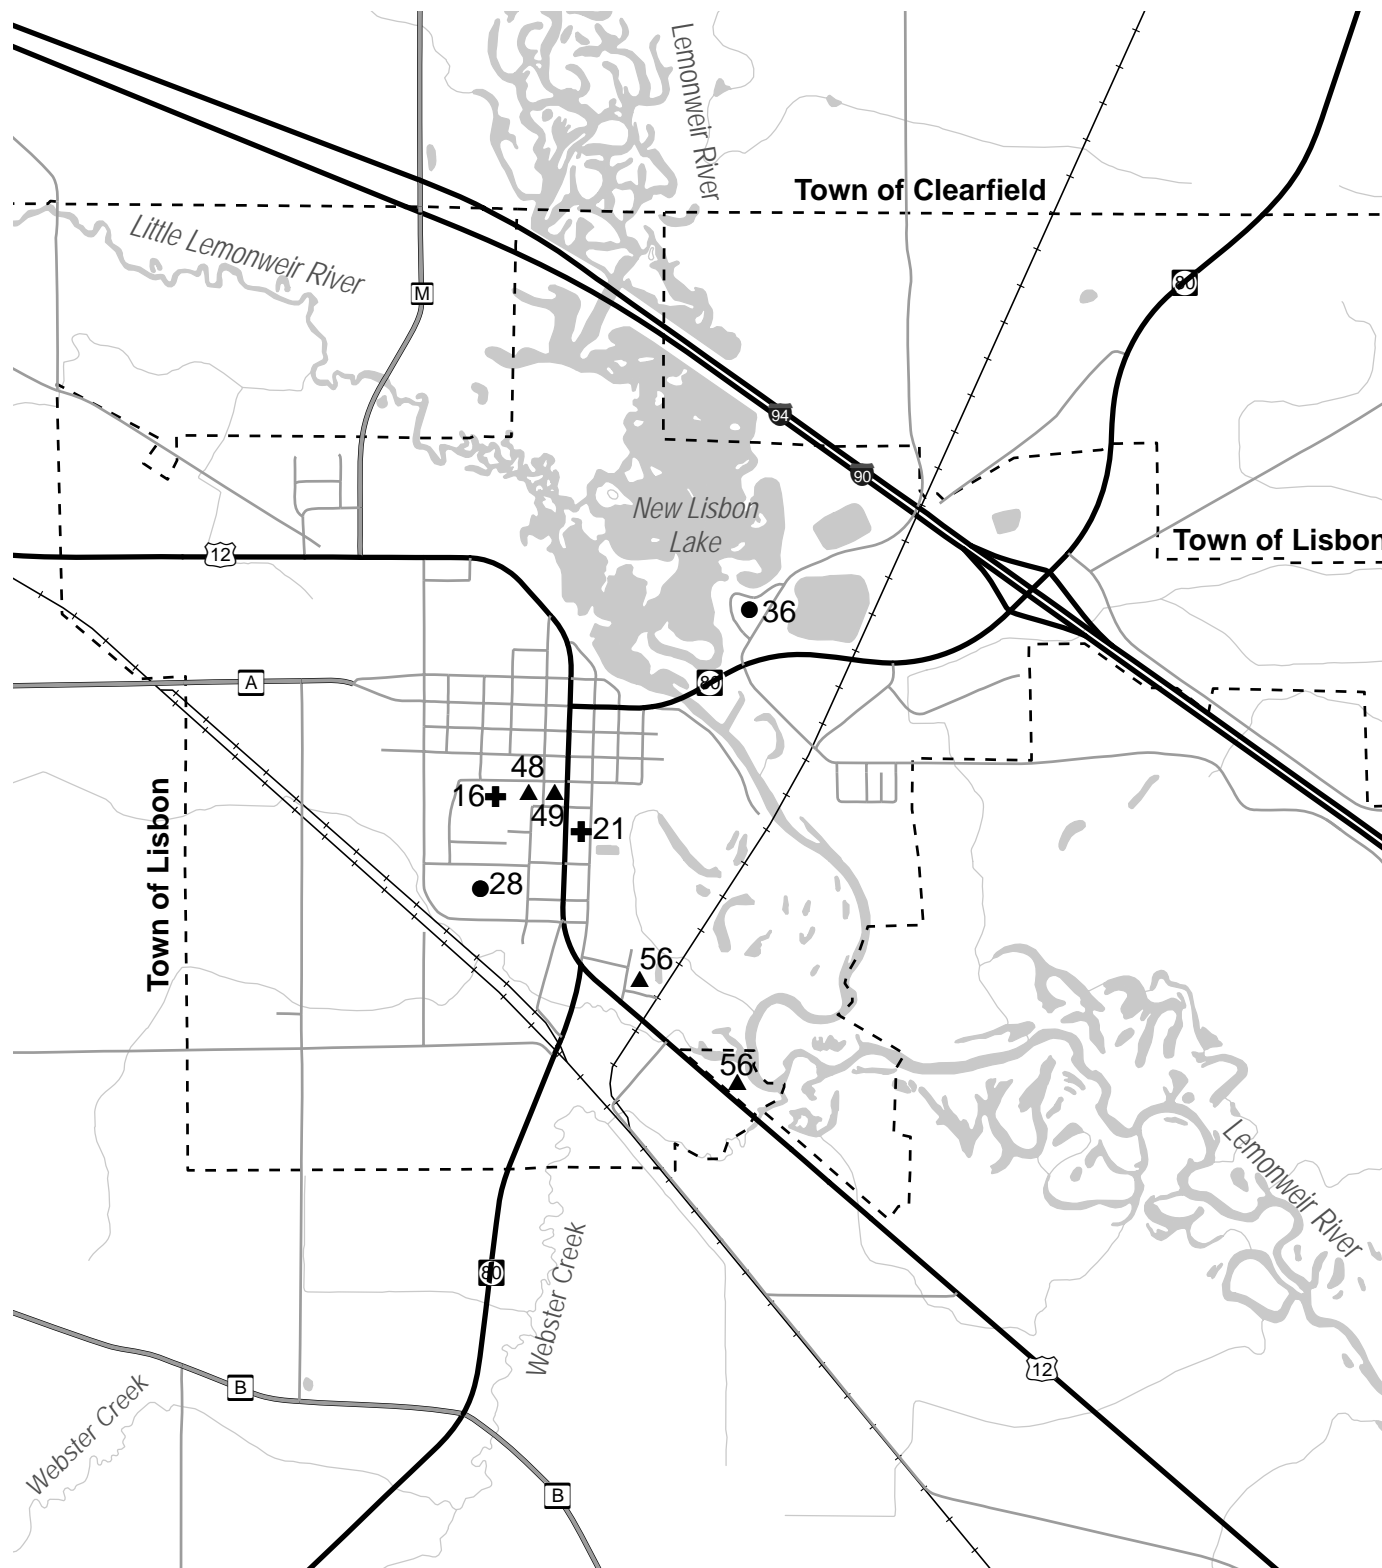

# City of New Lisbon - Existing Recreation System

**FACILITIES**

- ★ Mini Park
- ⊕ Neighborhood Park
- Community Park
- ▲ Special Use Area
- Linear Parks (Trails)

**LEGEND**

- - - Minor Civil Divisions
- US & State Highways
- County Highways
- Local Roads
- Railroad
- Water

Source: WI DNR, NCWRPC