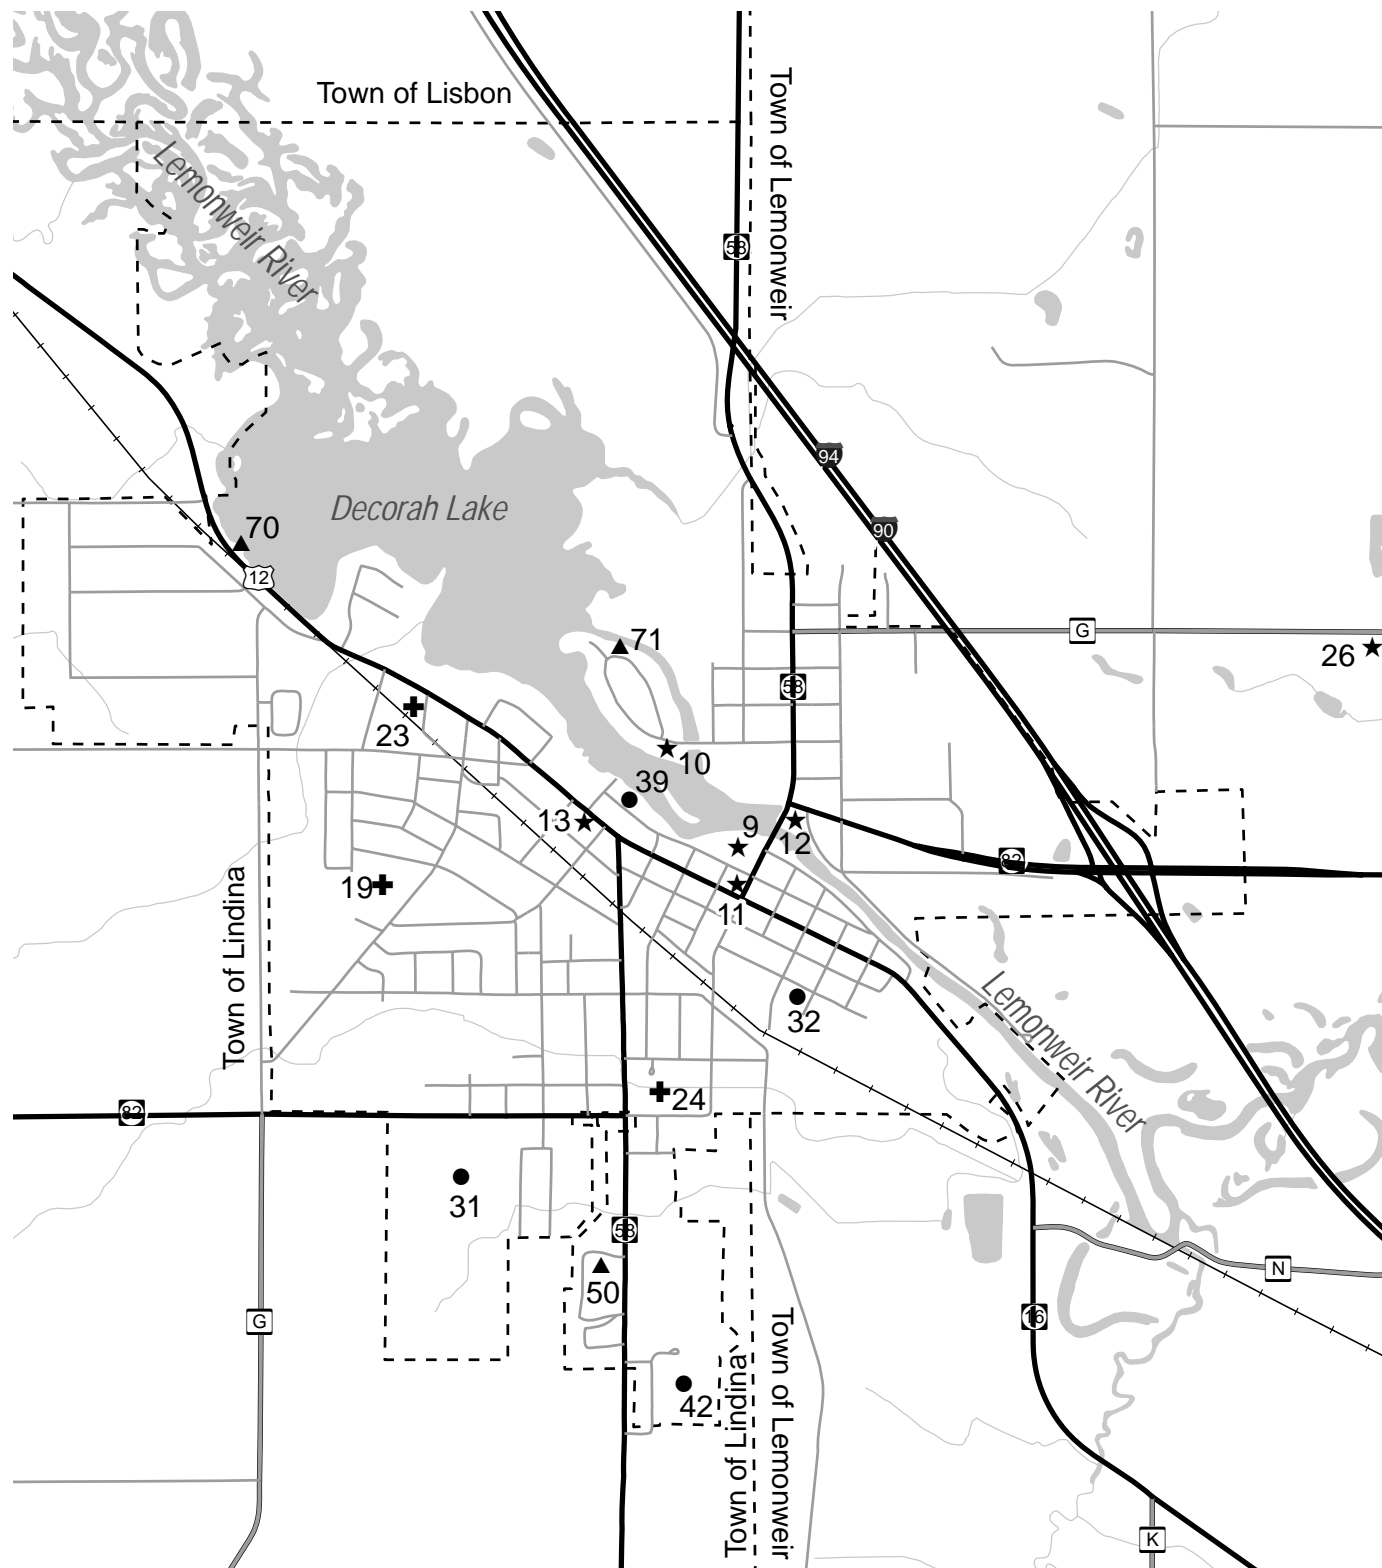

# City of Mauston - Existing Recreation System

**FACILITIES**

- ★ Mini Park
- ✚ Neighborhood Park
- Community Park
- ▲ Special Use Area
- Linear Parks (Trails)

**LEGEND**

- - - Minor Civil Divisions
- US & State Highways
- County Highways
- Local Roads
- Railroad
- Water

Prepared By:  
**North Central Wisconsin Regional Planning Commission**  
 210 McClellan Street, Suite 210, Wausau, Wisconsin 54403  
 (715) 849-5510 www.ncwrpc.org

This map is neither a legally recorded map nor a survey and is not intended to be used as one. This drawing is a compilation of records, information and data used for reference purposes only. NCWRPC is not responsible for any inaccuracies herein contained.

Source: WI DNR, NCWRPC