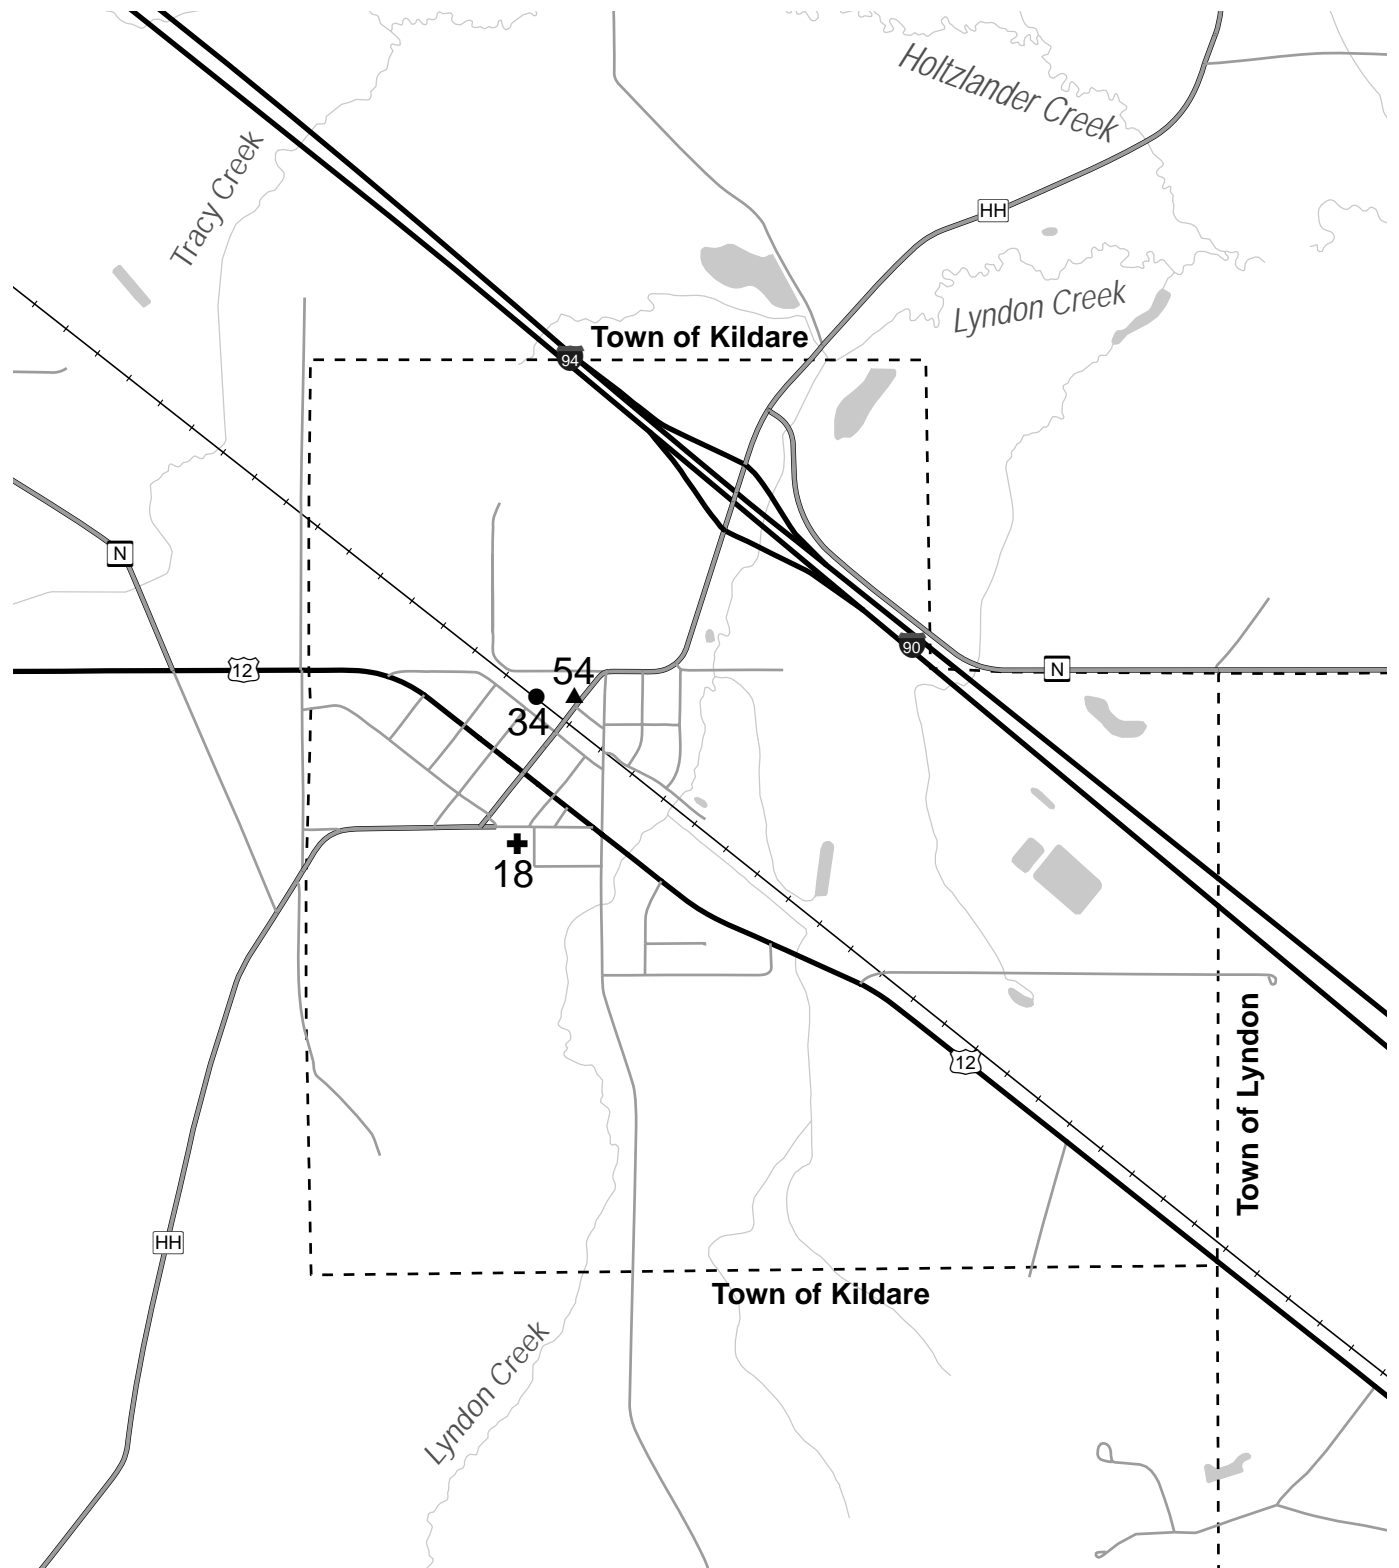

Village of Lyndon Station - Existing Recreation System

FACILITIES

- ★ Mini Park
- ✚ Neighborhood Park
- Community Park
- ▲ Special Use Area
- Linear Parks (Trails)

LEGEND

- - - Minor Civil Divisions
- US & State Highways
- County Highways
- Local Roads
- Railroad
- Water

Prepared By:
North Central Wisconsin Regional Planning Commission
 NCWRPC
 210 McClellan Street, Suite 210, Wausau, Wisconsin 54403
 (715) 849-5510 www.ncwrpc.org

This map is neither a legally recorded map nor a survey and is not intended to be used as one. This drawing is a compilation of records, information and data used for reference purposes only. NCWRPC is not responsible for any inaccuracies herein contained.

Source: WI DNR, NCWRPC