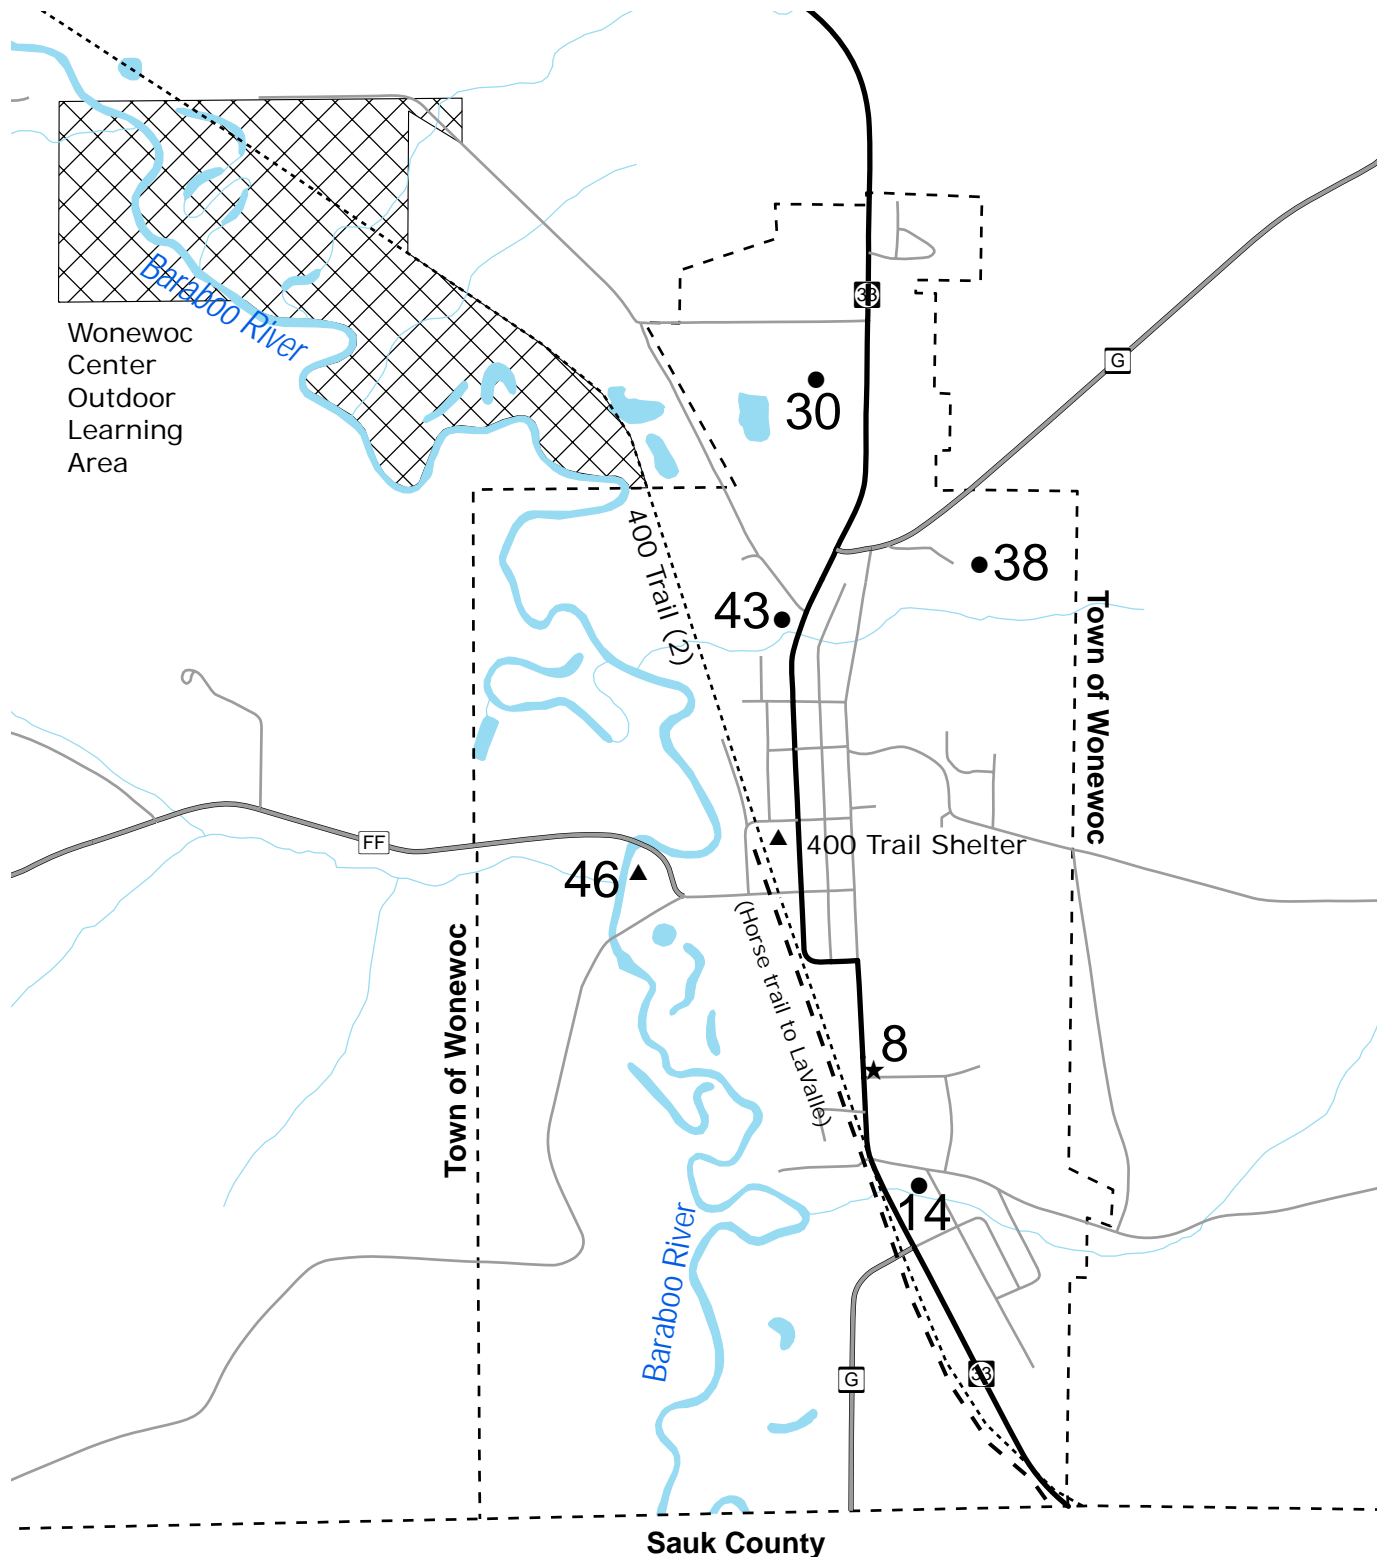

Village of Wonewoc - Existing Recreation System

FACILITIES

- ★ Mini Park
- ⊕ Neighborhood Park
- Community Park
- ▲ Special Use Area
- Linear Parks (Trails)
- ⊠ School Forest

LEGEND

- - - Minor Civil Divisions
- US & State Highways
- County Highways
- Local Roads
- Railroad
- Water

This map is neither a legally recorded map nor a survey and is not intended to be used as one. This drawing is a compilation of records, information and data used for reference purposes only. NCWRPC is not responsible for any inaccuracies herein contained.