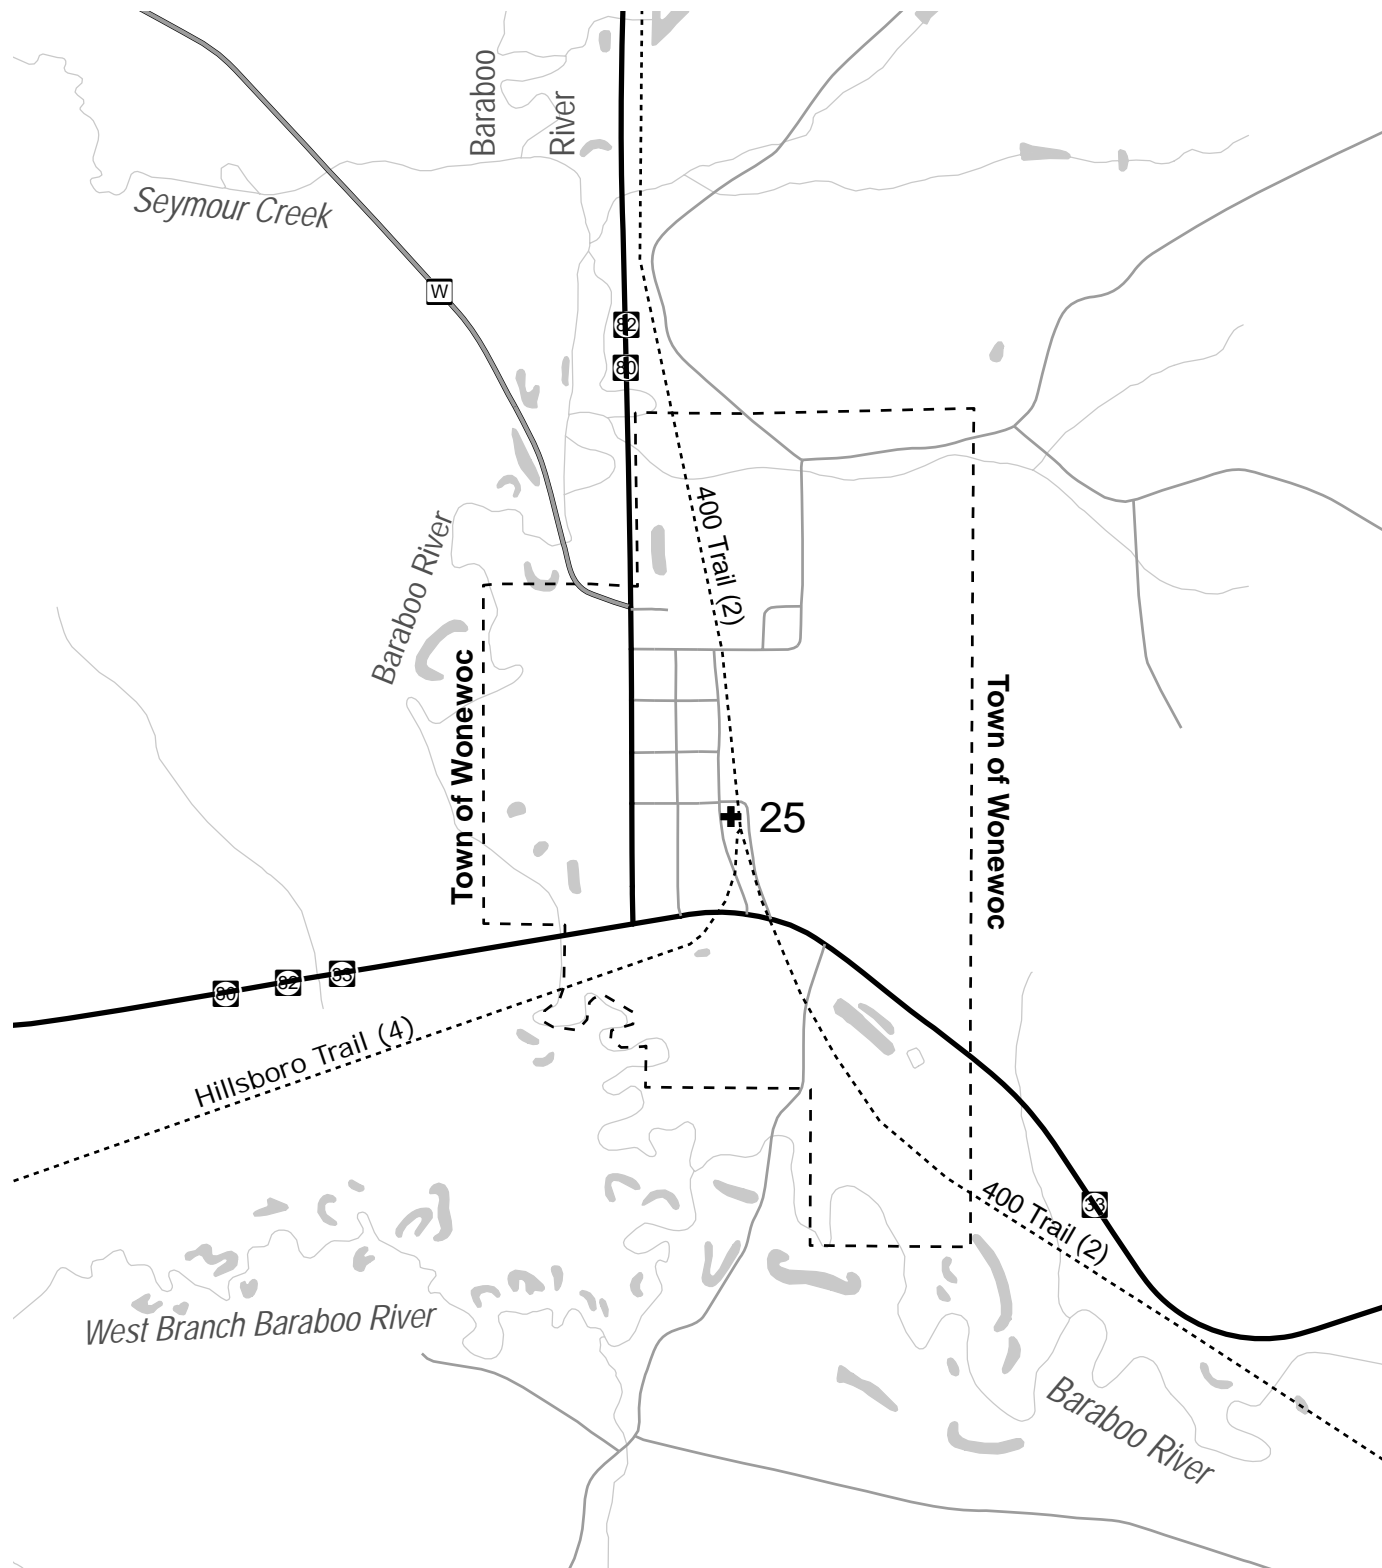

Village of Union Center - Existing Recreation System

FACILITIES

- ★ Mini Park
- ⊕ Neighborhood Park
- Community Park
- ▲ Special Use Area
- Linear Parks (Trails)

LEGEND

- - - Minor Civil Divisions
- US & State Highways
- County Highways
- Local Roads
- Railroad
- Water

Source: WI DNR, NCWRPC