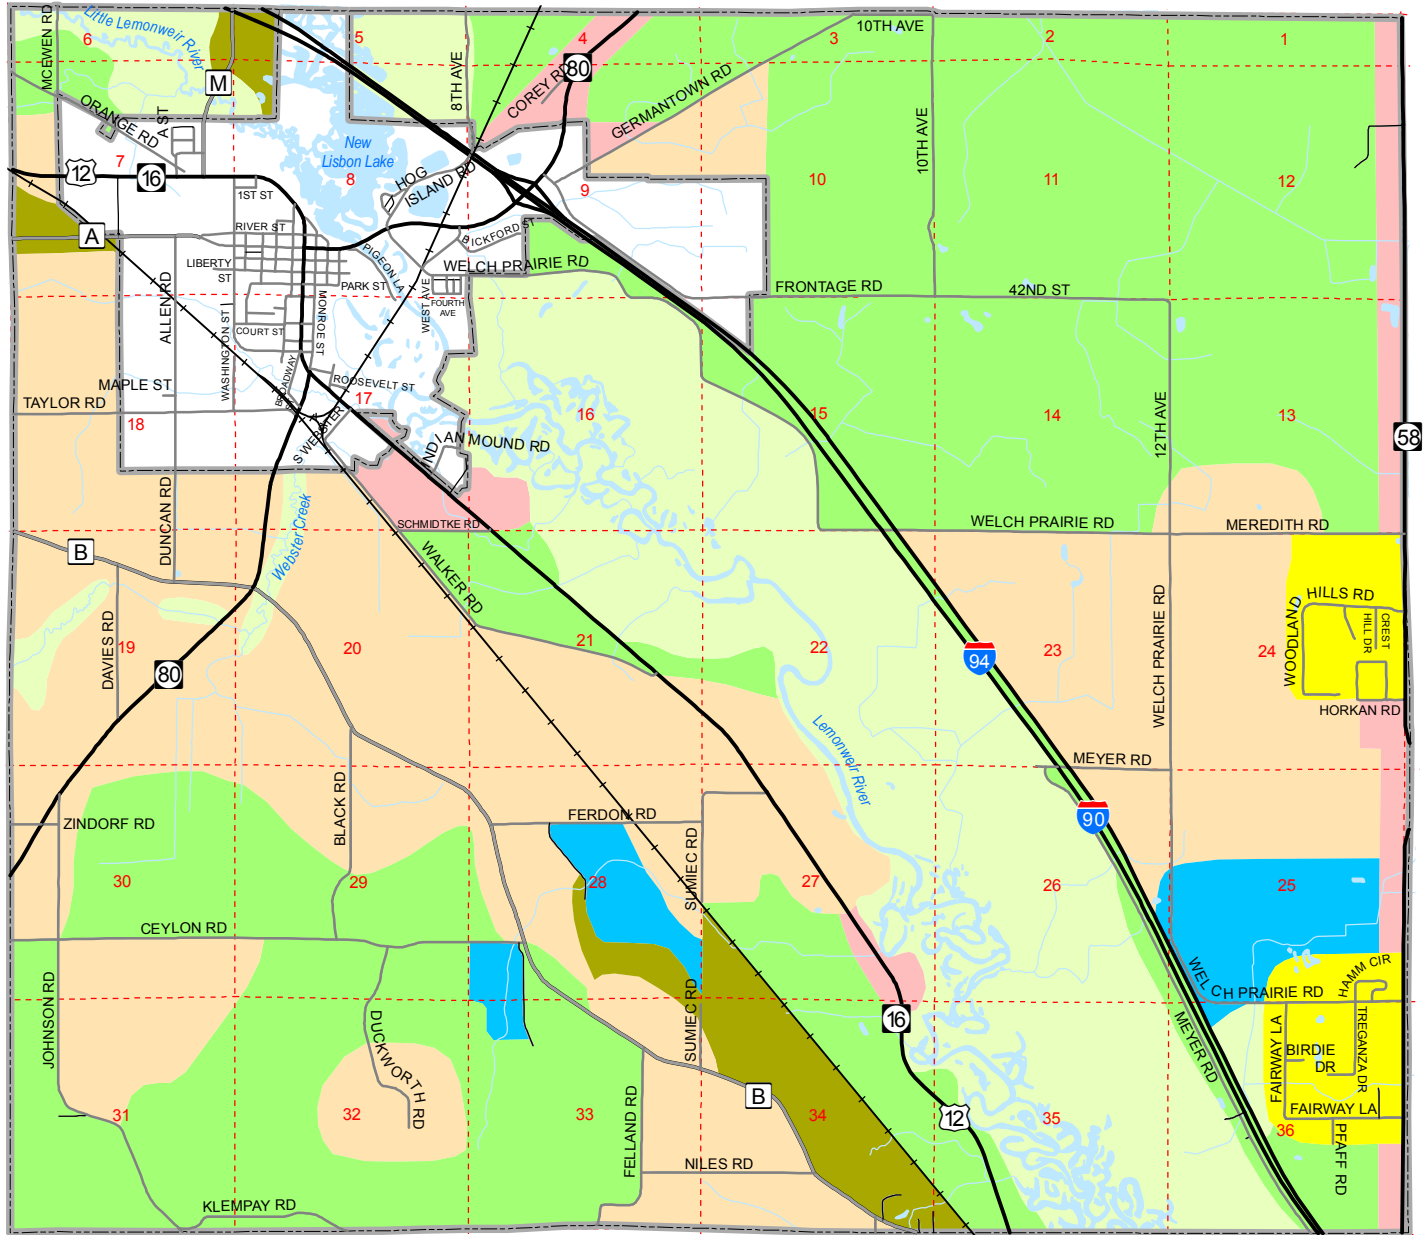

# Map 5 Town of Lisbon Future Land Use Plan Juneau County, Wisconsin

- Town Border
- Section Lines
- US & State Highways
- County Highways
- Local Roads
- Private / Other
- Railroad
- Agricultural Areas
- Commercial
- Forestry Areas
- Governmental / Public / Institutional
- Preservation & Open Space
- Residential
- Rural Residential
- Water

Source: WI DNR, NCRWPC  
 This map is neither a legally recorded map nor a survey and is not intended to be used as one. This drawing is a compilation of records, information and data used for reference purposes only. NCRWPC is not responsible for any inaccuracies herein contained.