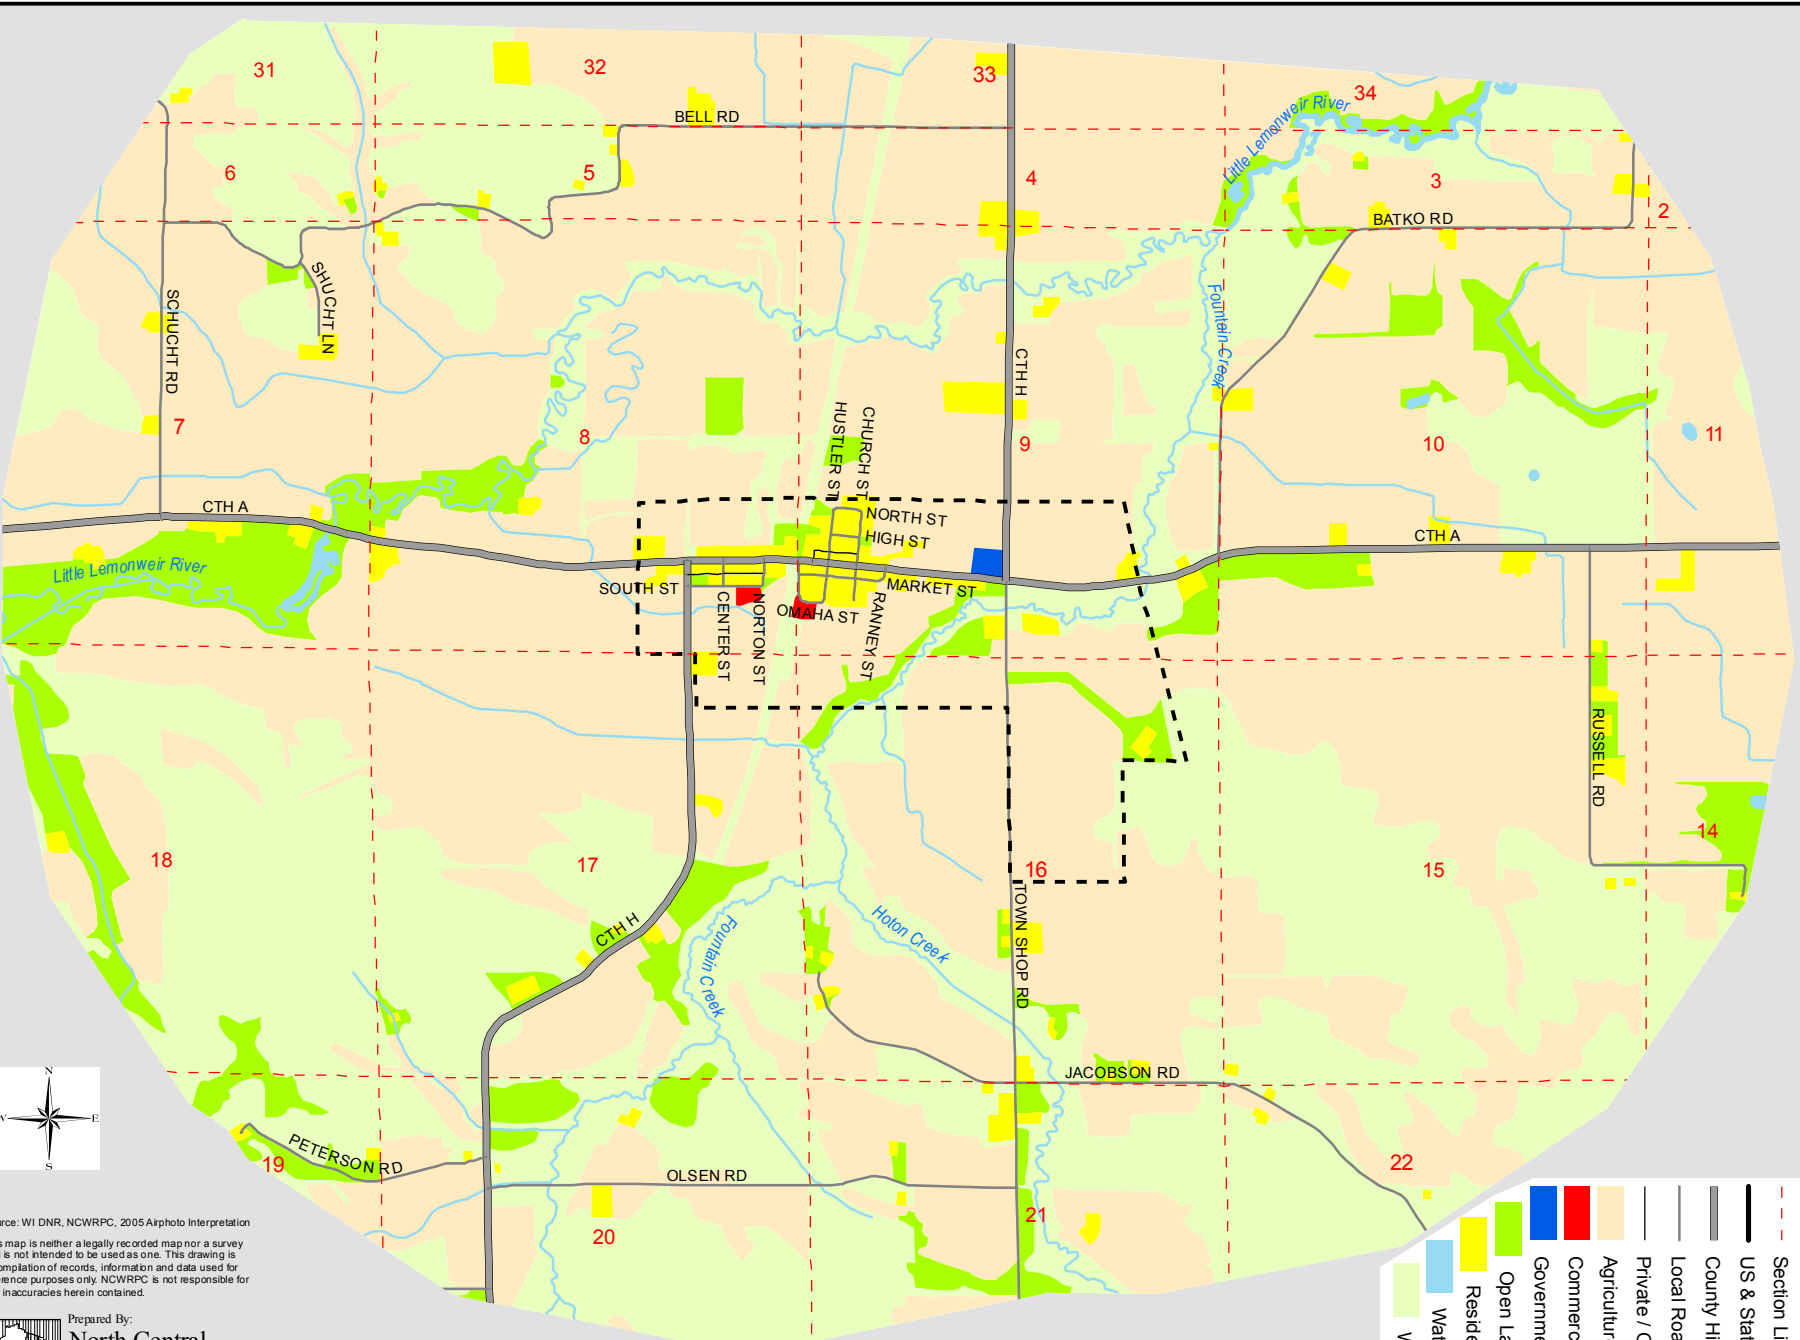

Village of Hustler - Juneau County, Wisconsin Generalized Existing Land Use

Map 4

	Village Boundary
	Section Lines
	US & State Highways
	County Highways
	Local Roads
	Private / Other
	Agriculture
	Commercial
	Governmental
	Open Lands
	Residential
	Water
	Woodlands

Prepared By:
North Central Wisconsin Regional Planning Commission
210 McClellan St., Suite 210, Wausau, WI 54403
715-849-5510 - staff@ncwrpc.org - www.ncwrpc.org