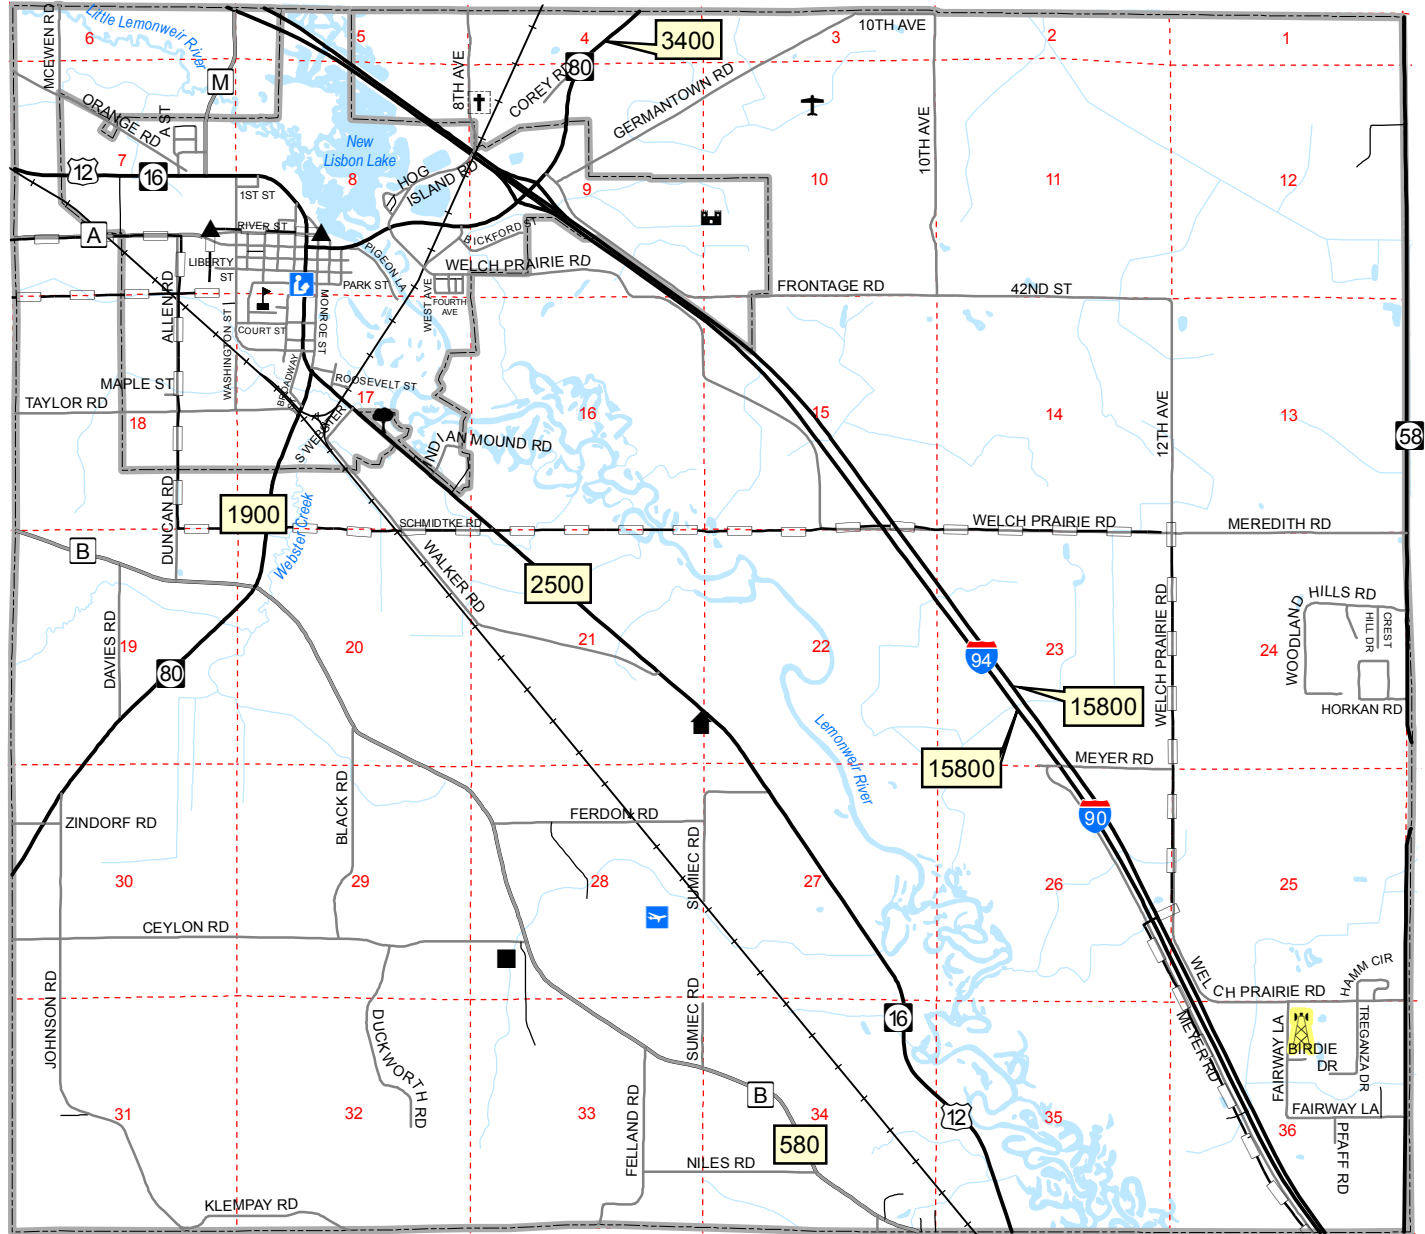

# Map 3 Town of Lisbon Transportation & Community Facilities Juneau County, Wisconsin

- Town Border
- - - Section Lines
- US & State Highways
- County Highways
- Local Roads
- Private / Other
- Railroad
- Water
- Airport
- Landing Strip
- 500 Annual Average Daily Traffic Count, 2004
- ▲ Electric Sub-Station
- High Voltage Powerline
- Cemetery
- AM Towers
- Library
- School
- Landfill
- Effigy Mounds
- Prison
- Town Hall

Source: WI DNR, NCRWPC, WI DOT 2004  
 This map is neither a legally recorded map nor a survey and is not intended to be used as one. This drawing is a compilation of records, information and data used for reference purposes only. NCRWPC is not responsible for any inaccuracies herein contained.