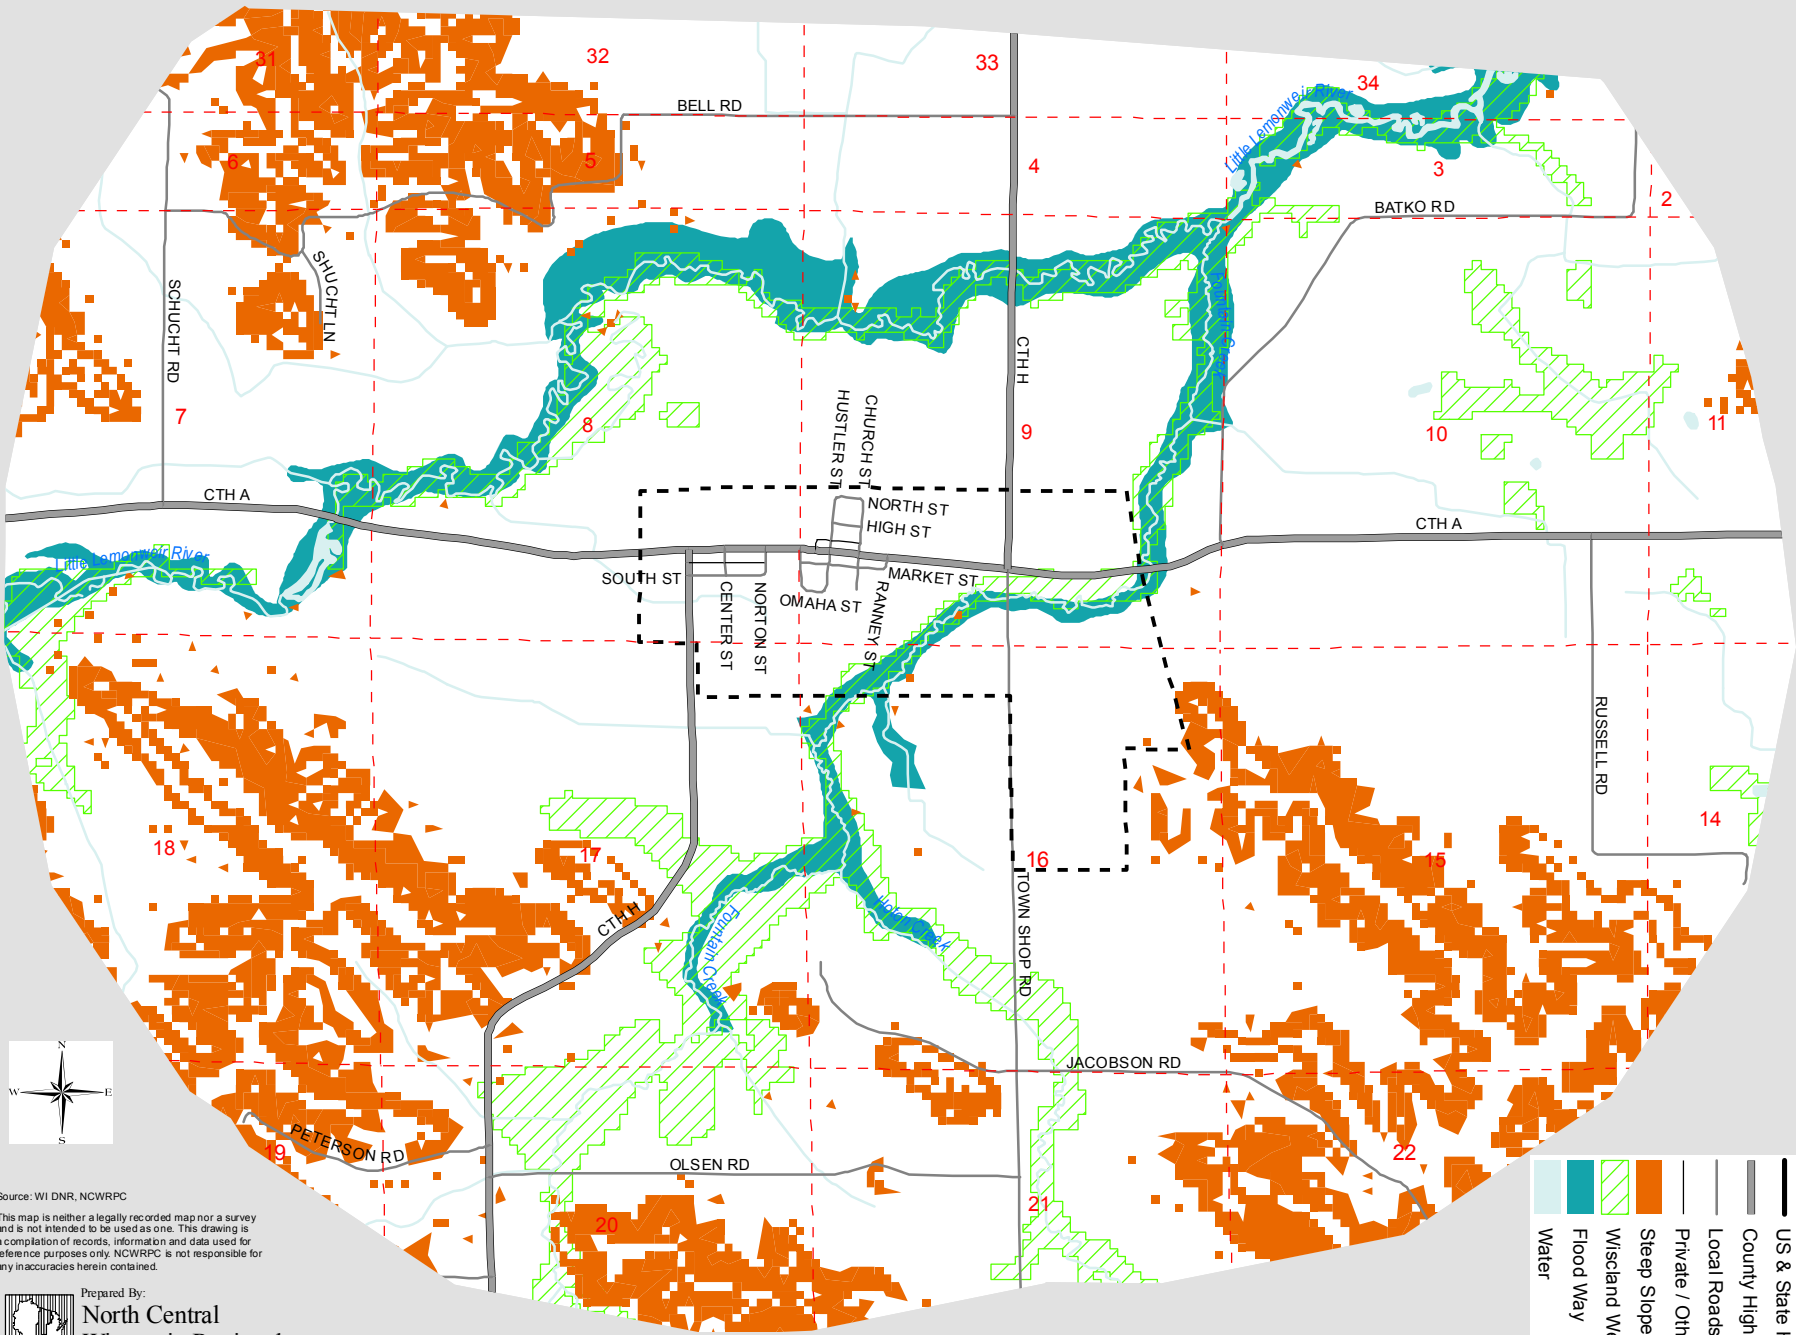

Village of Hustler - Juneau County, Wisconsin

Natural Resources

Map 2

	Village Boundary
	Section Lines
	US & State Highways
	County Highways
	Local Roads
	Private / Other
	Steep Slopes
	Wisconsin Wetlands
	Flood Way
	Water

Prepared By:
North Central Wisconsin Regional Planning Commission
210 McClellan St., Suite 210, Wausau, WI 54403
715-849-5510 - staff@ncwrpc.org - www.ncwrpc.org