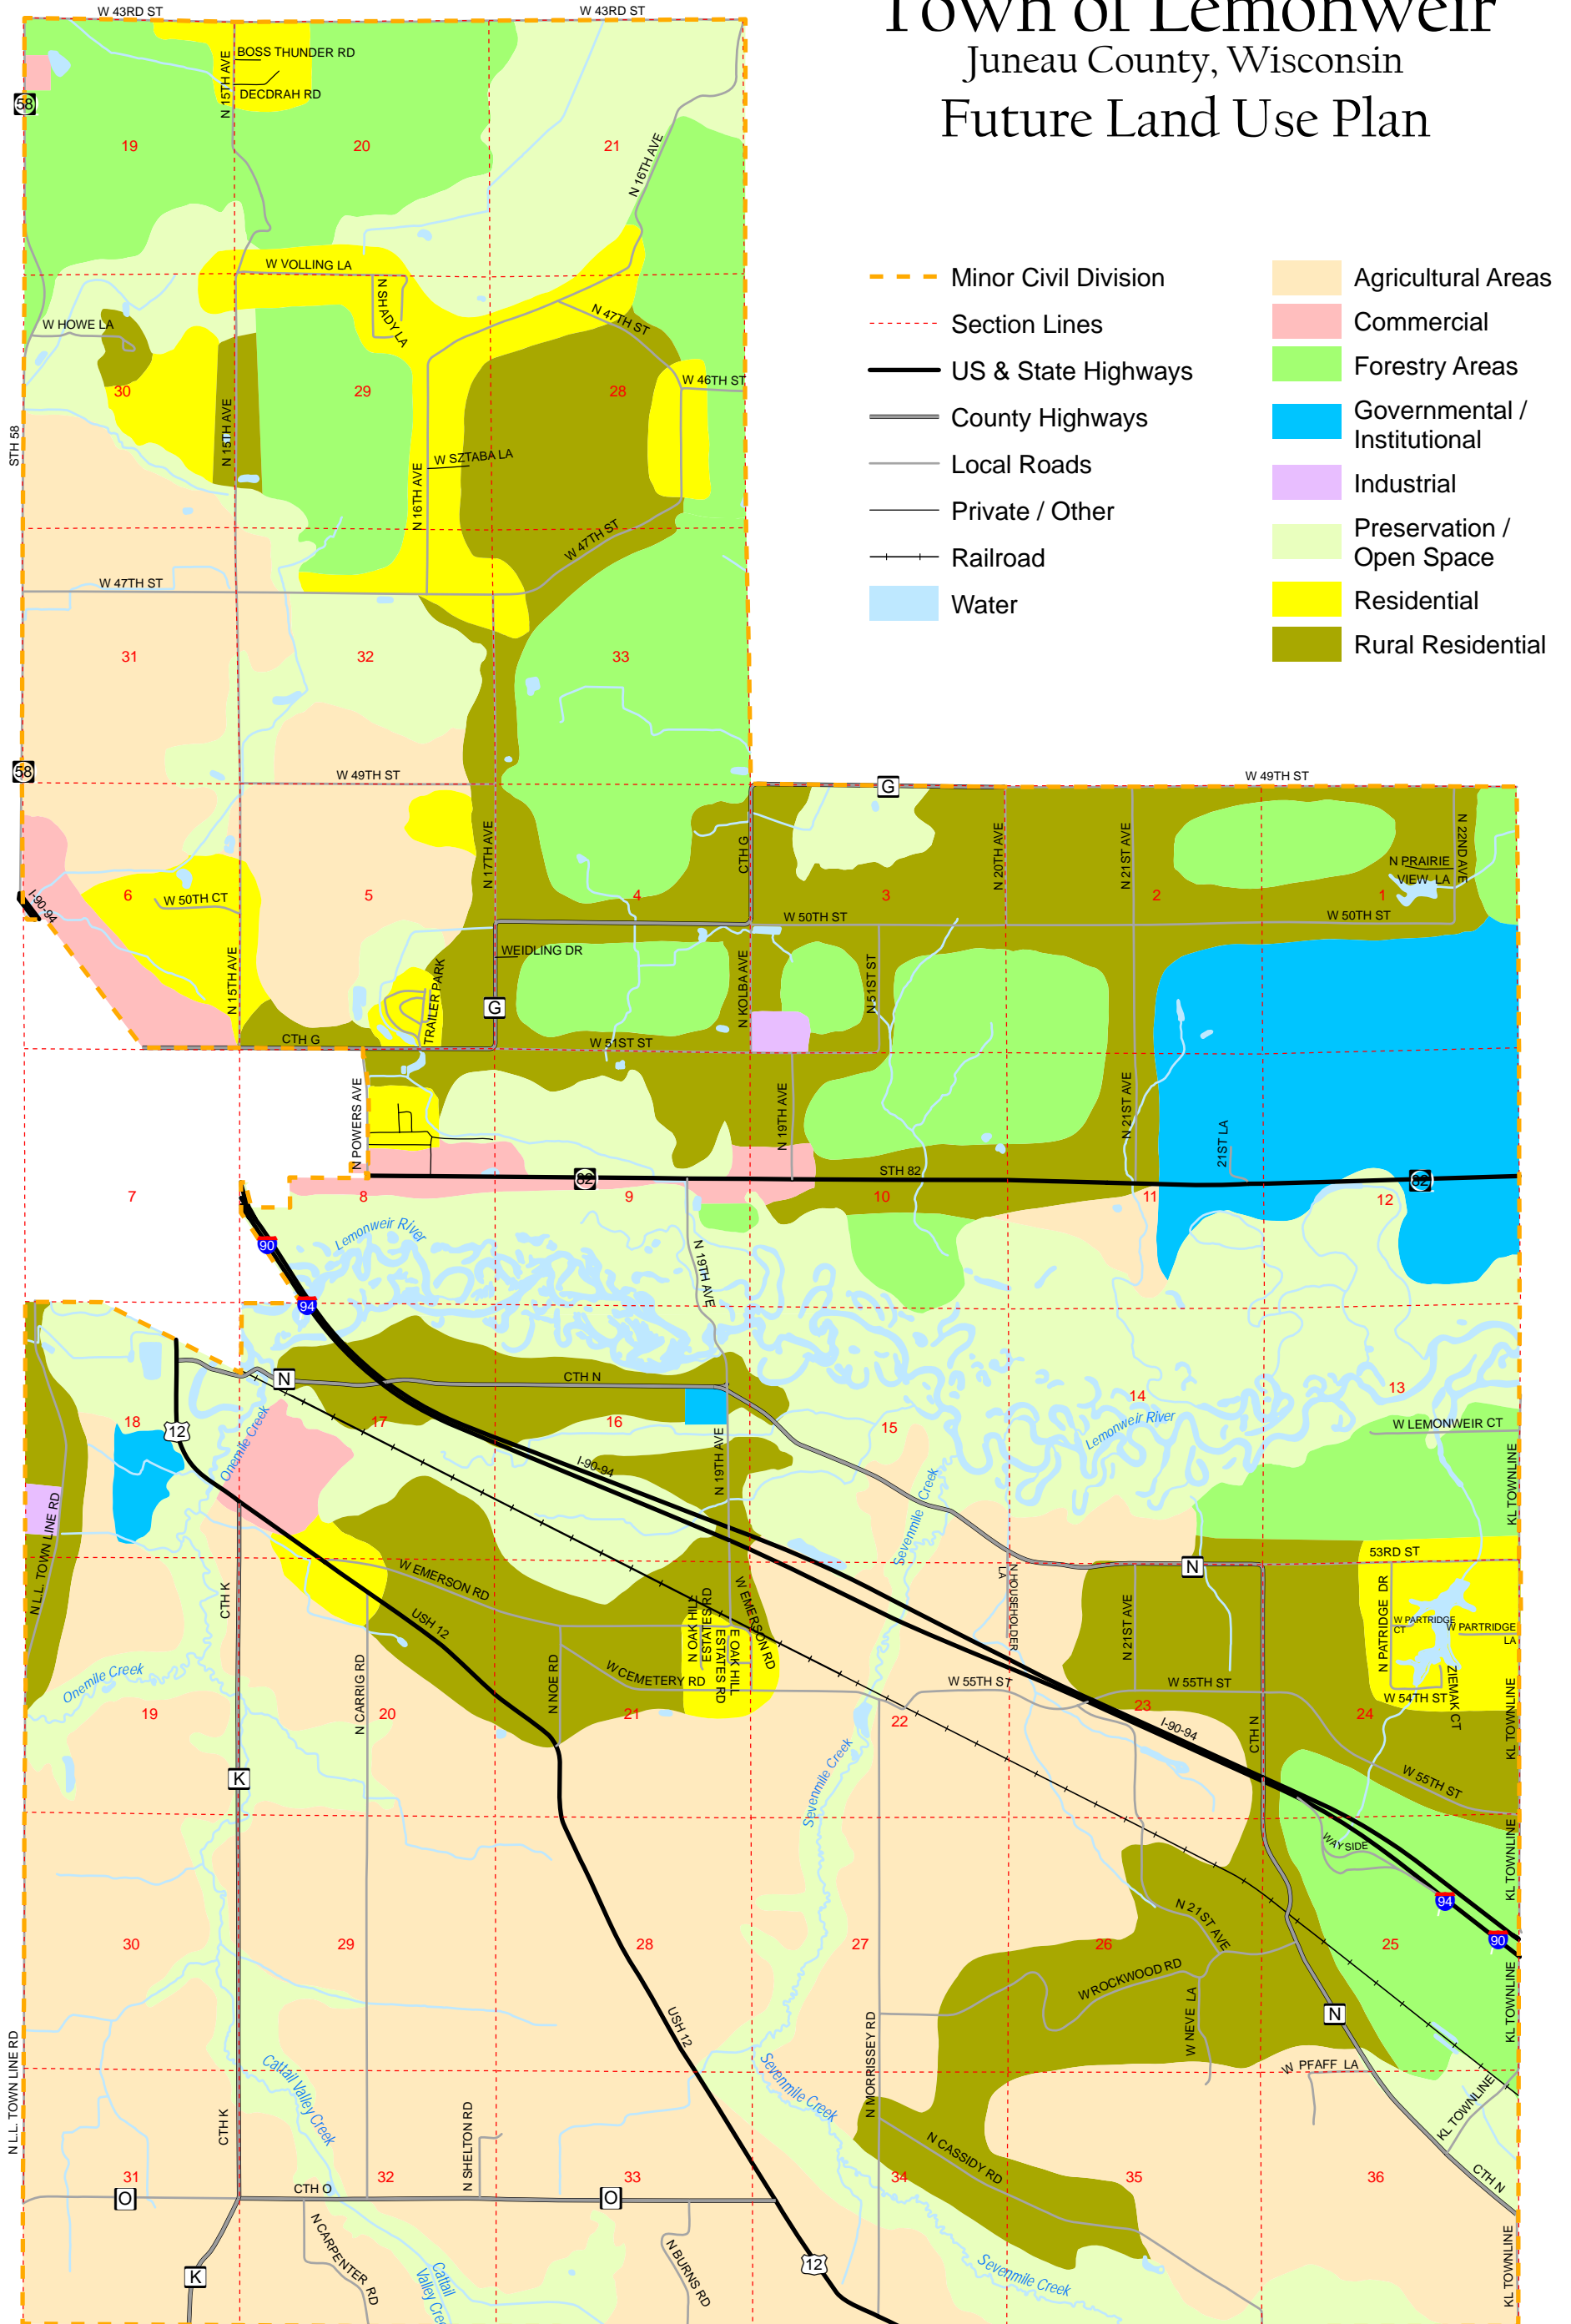

Map 9

Town of Lemonweir

Juneau County, Wisconsin

Future Land Use Plan

Prepared February 2007 By:
North Central Wisconsin
Regional Planning Commission

210 McClellan St., Suite 210, Wausau, WI 54403 715-849-5510 - staff@ncwrpc.org - www.ncwrpc.org

This map is neither a legally recorded map nor a survey and is not intended to be used as one. This drawing is a compilation of records, information and data used for reference purposes only. NCWRPC is not responsible for any inaccuracies herein contained.