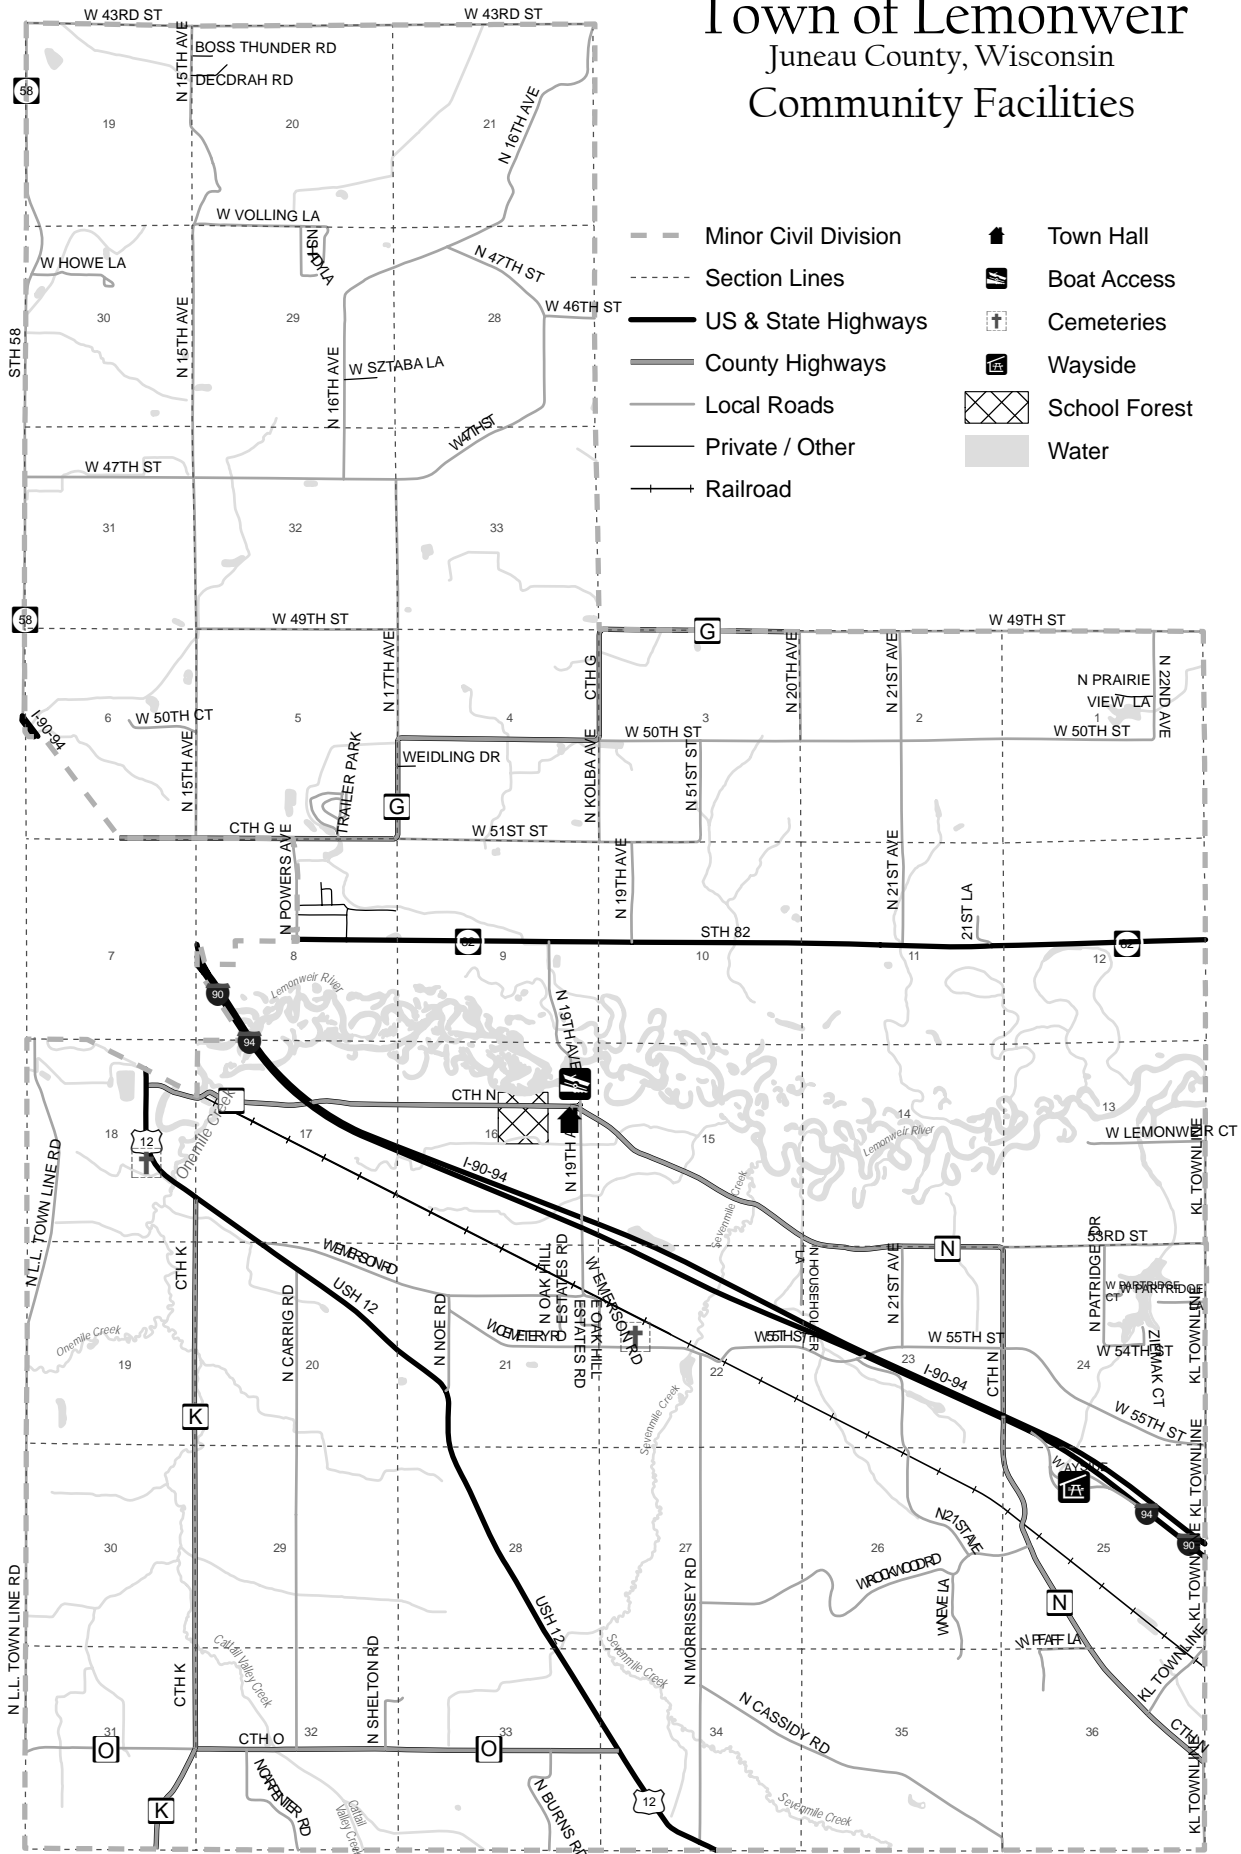

Map 7

Town of Lemonweir

Juneau County, Wisconsin

Community Facilities

North Central Wisconsin
Regional Planning Commission