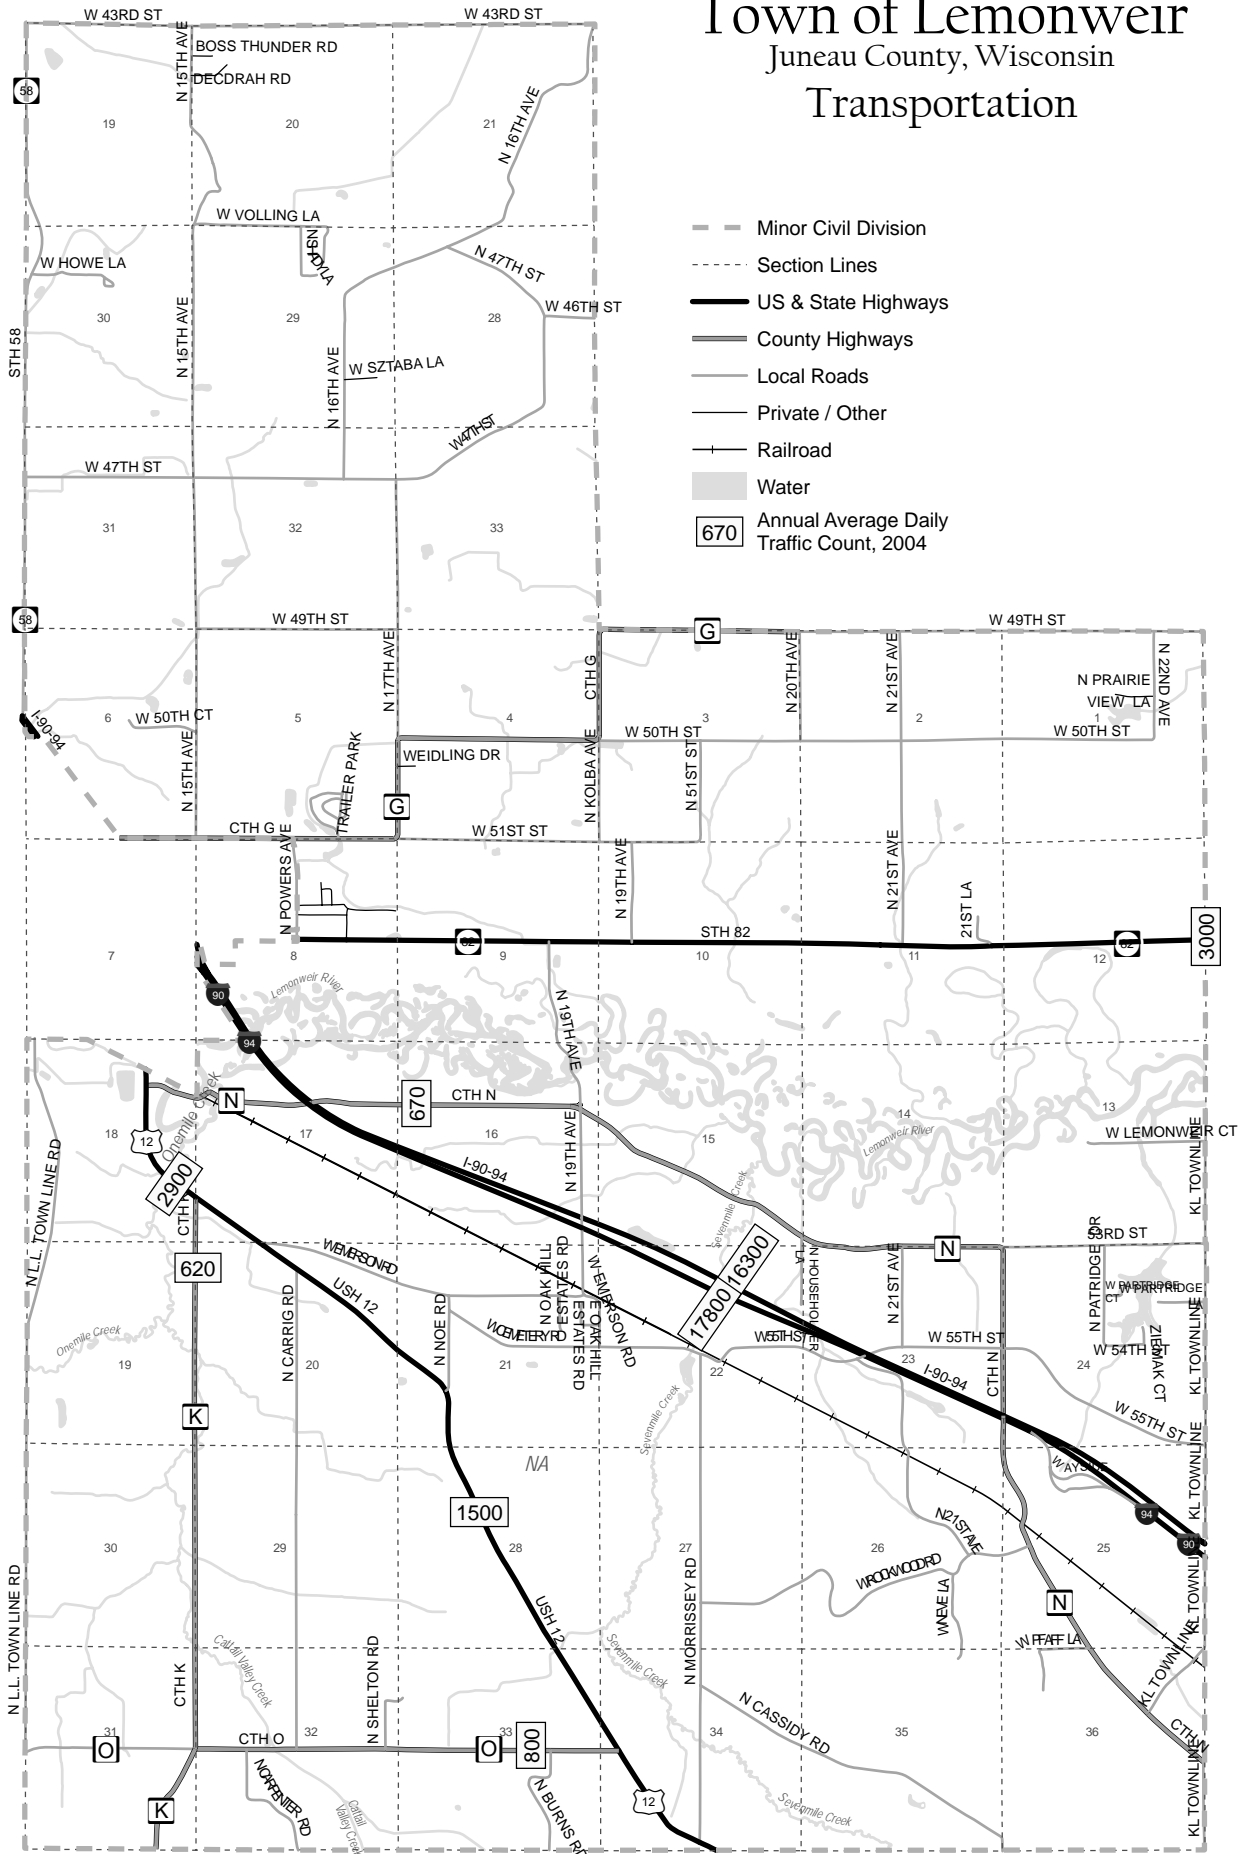

Map 6 Town of Lemonweir Juneau County, Wisconsin Transportation

North Central Wisconsin
Regional Planning Commission

Source: WI DOT 2004