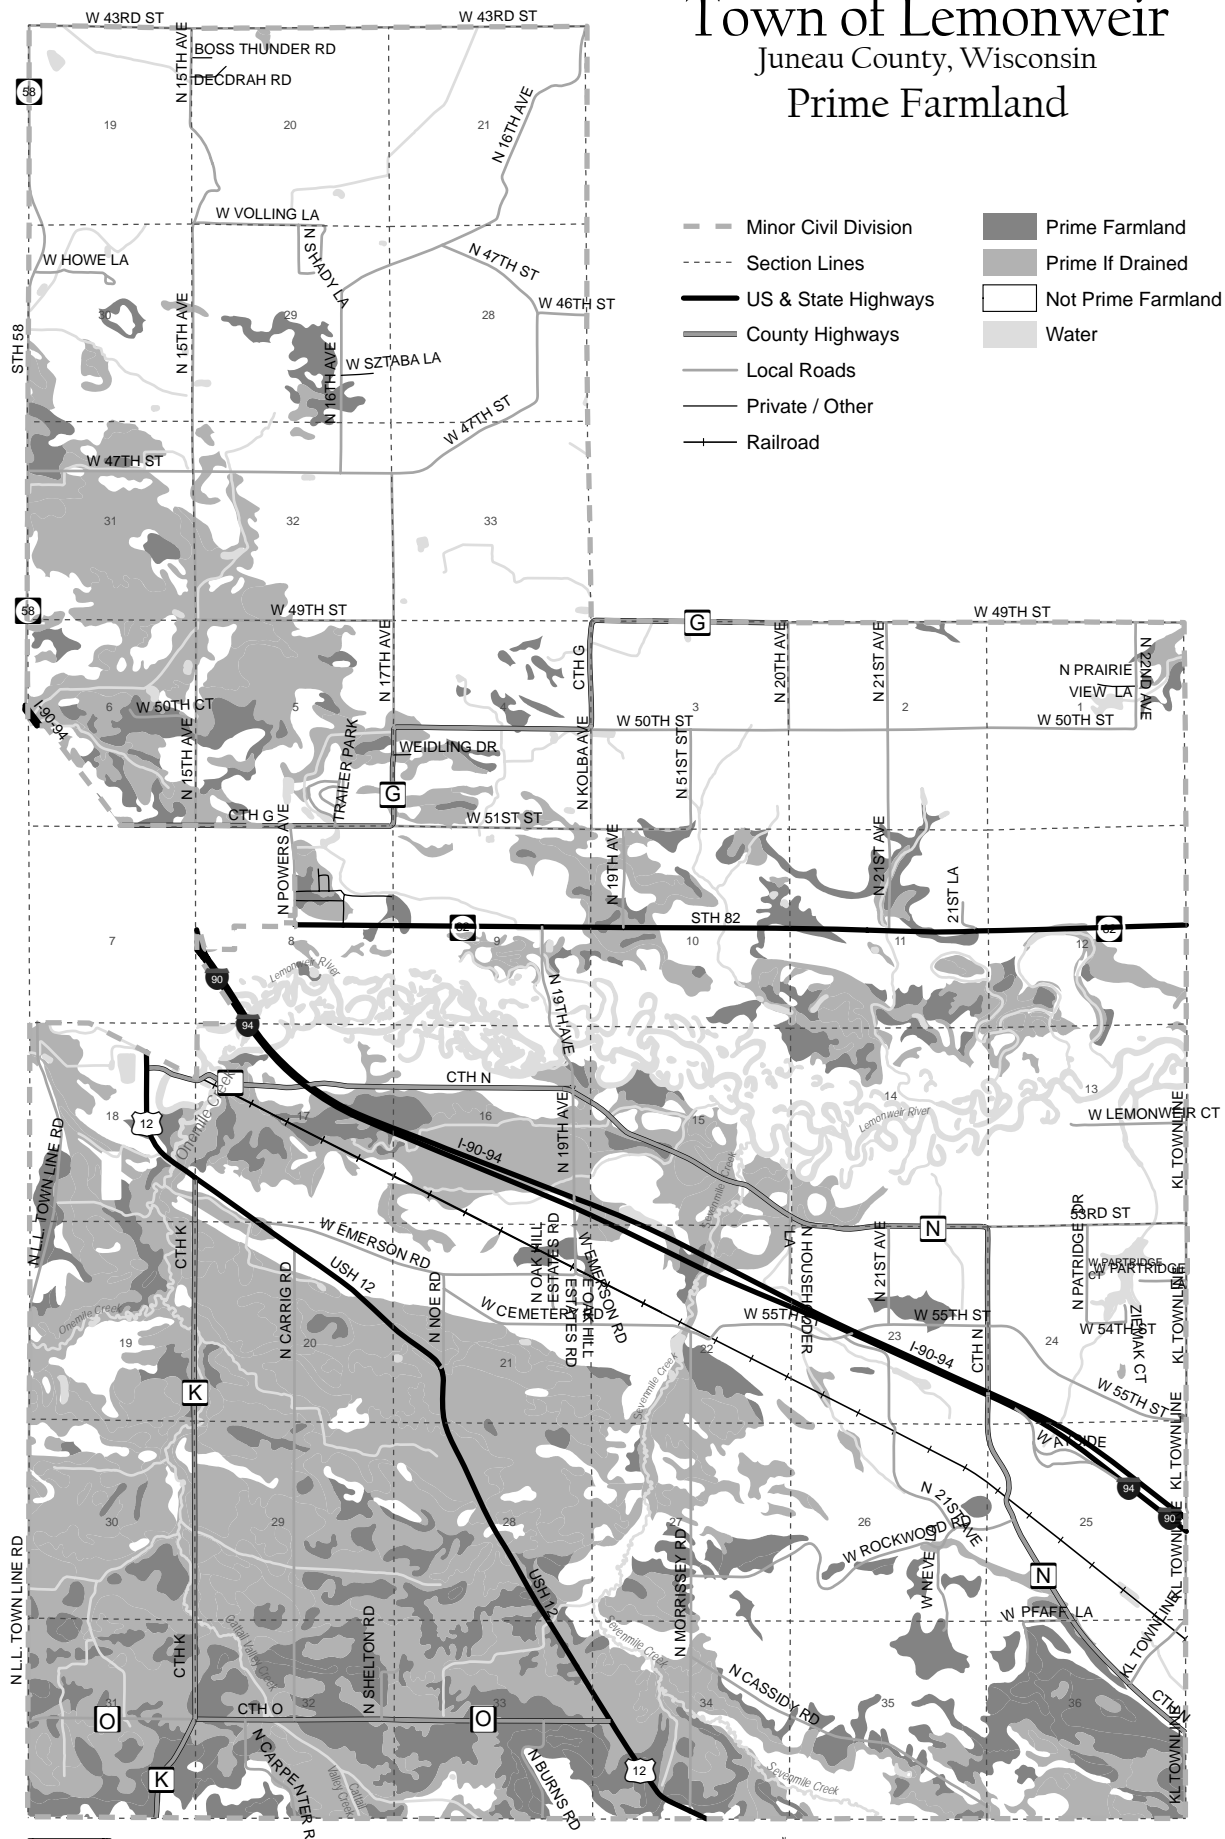

Map 5

Town of Lemonweir

Juneau County, Wisconsin

Prime Farmland