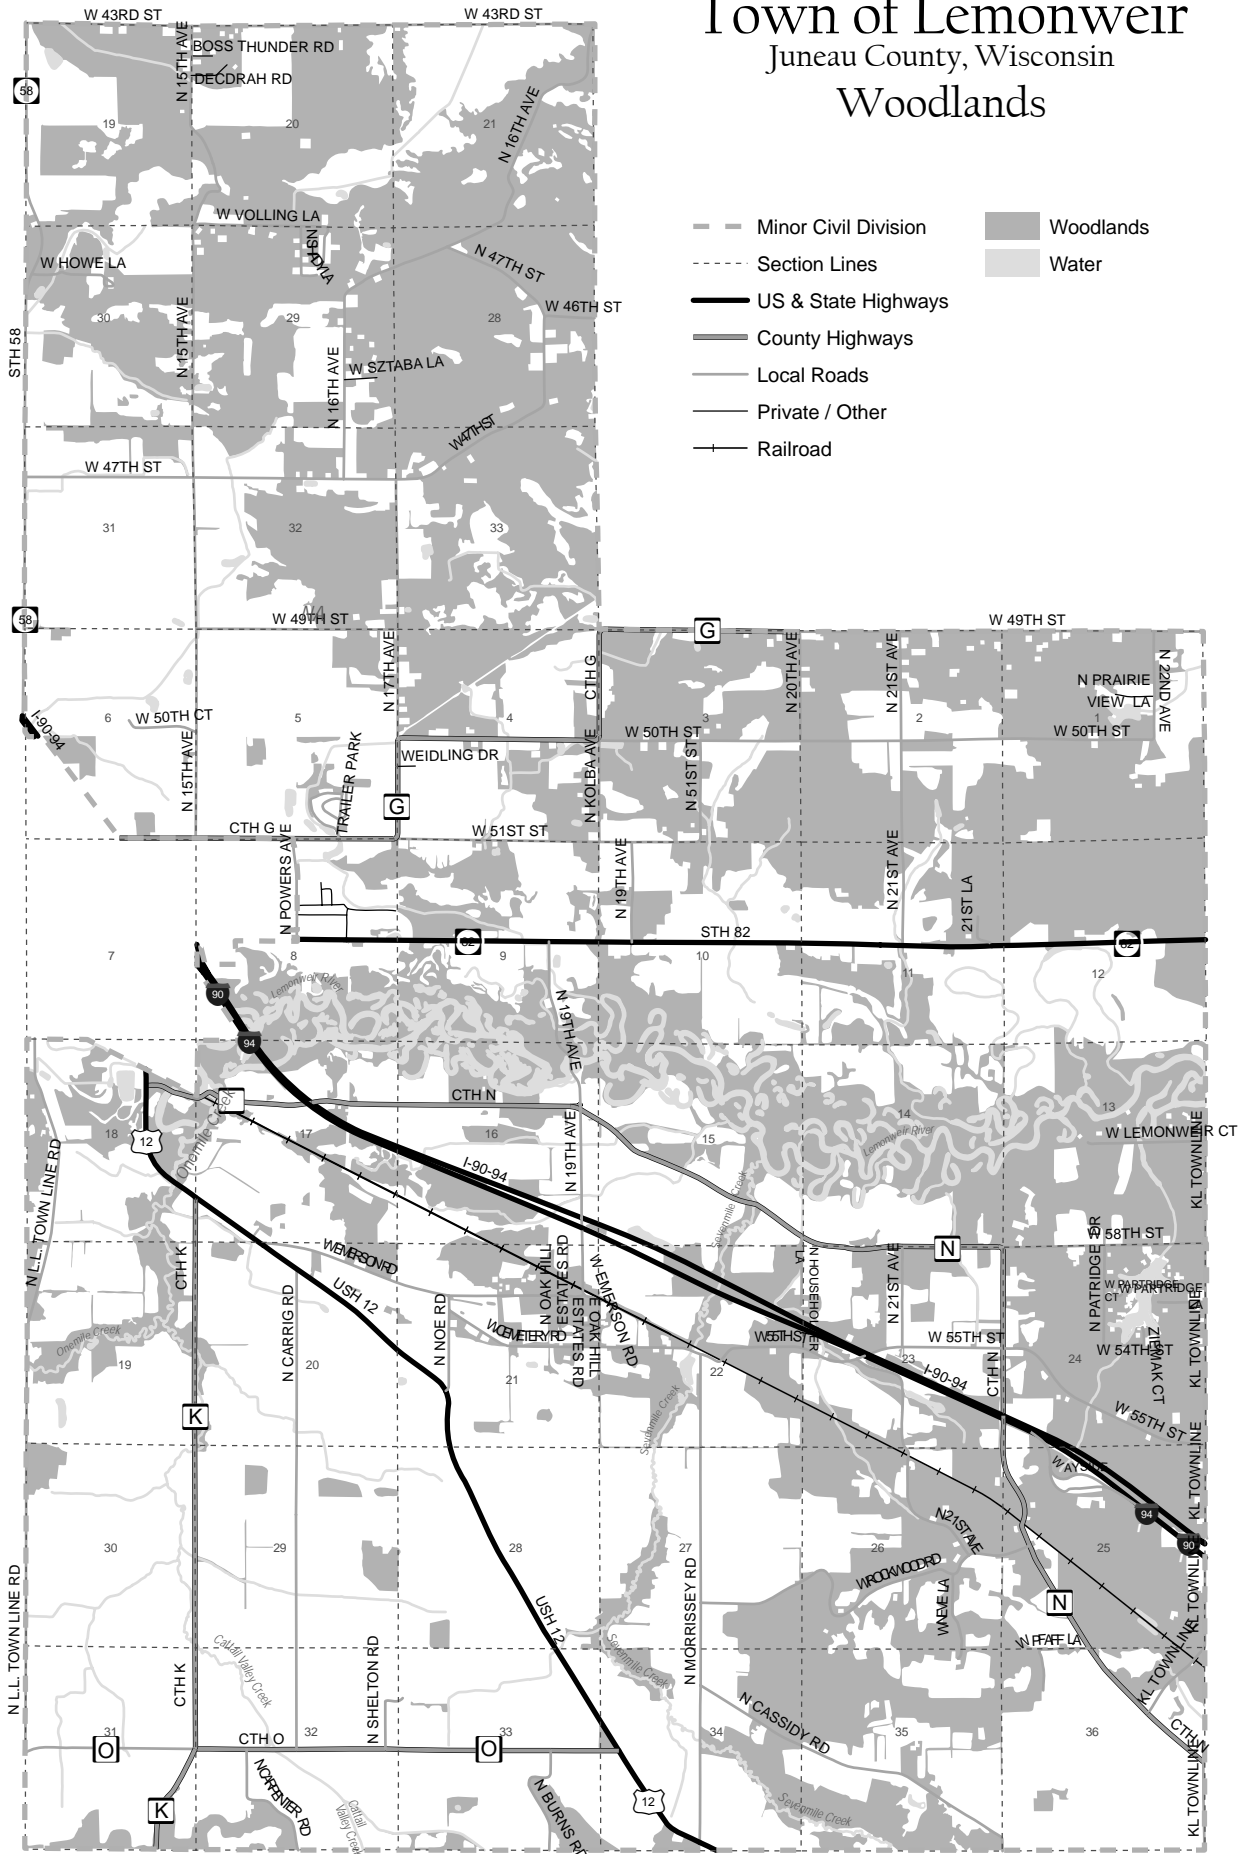

Map 4

Town of Lemonweir

Juneau County, Wisconsin

Woodlands

- --- Minor Civil Division
- - - Section Lines
- **—** US & State Highways
- **—** County Highways
- Local Roads
- Private / Other
- Railroad
- Woodlands
- Water

North Central Wisconsin
Regional Planning Commission
210 McClellan St., Suite 210, Wausau, WI 54403 715-849-5510 - staff@ncwrpc.org - www.ncwrpc.org