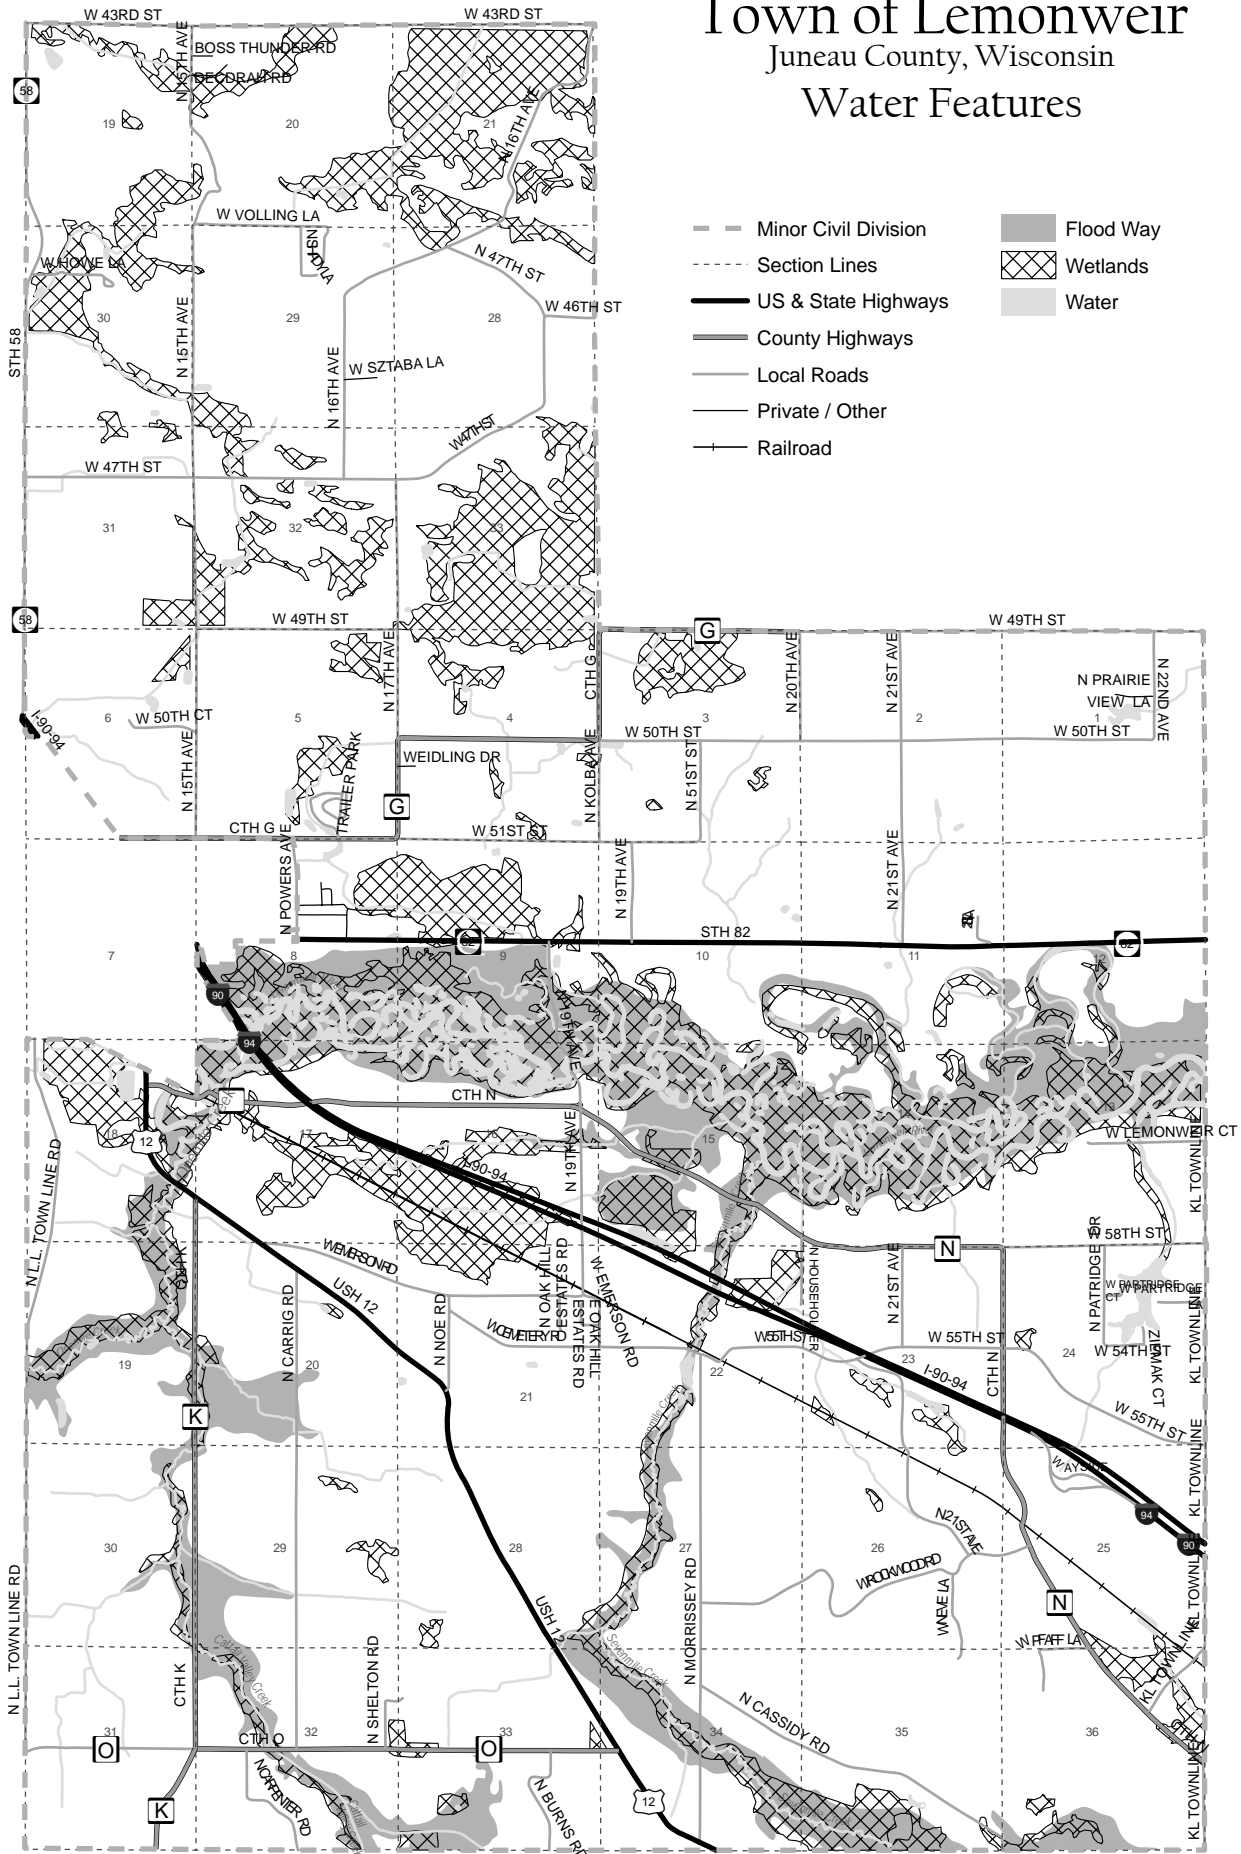

Map 3

Town of Lemonweir

Juneau County, Wisconsin

Water Features

- --- Minor Civil Division
- - - Section Lines
- == US & State Highways
- == County Highways
- Local Roads
- Private / Other
- Railroad
- █ Flood Way
- ▨ Wetlands
- █ Water

North Central Wisconsin
Regional Planning Commission

0 0.15 0.3 0.6 0.9 1.2 Miles