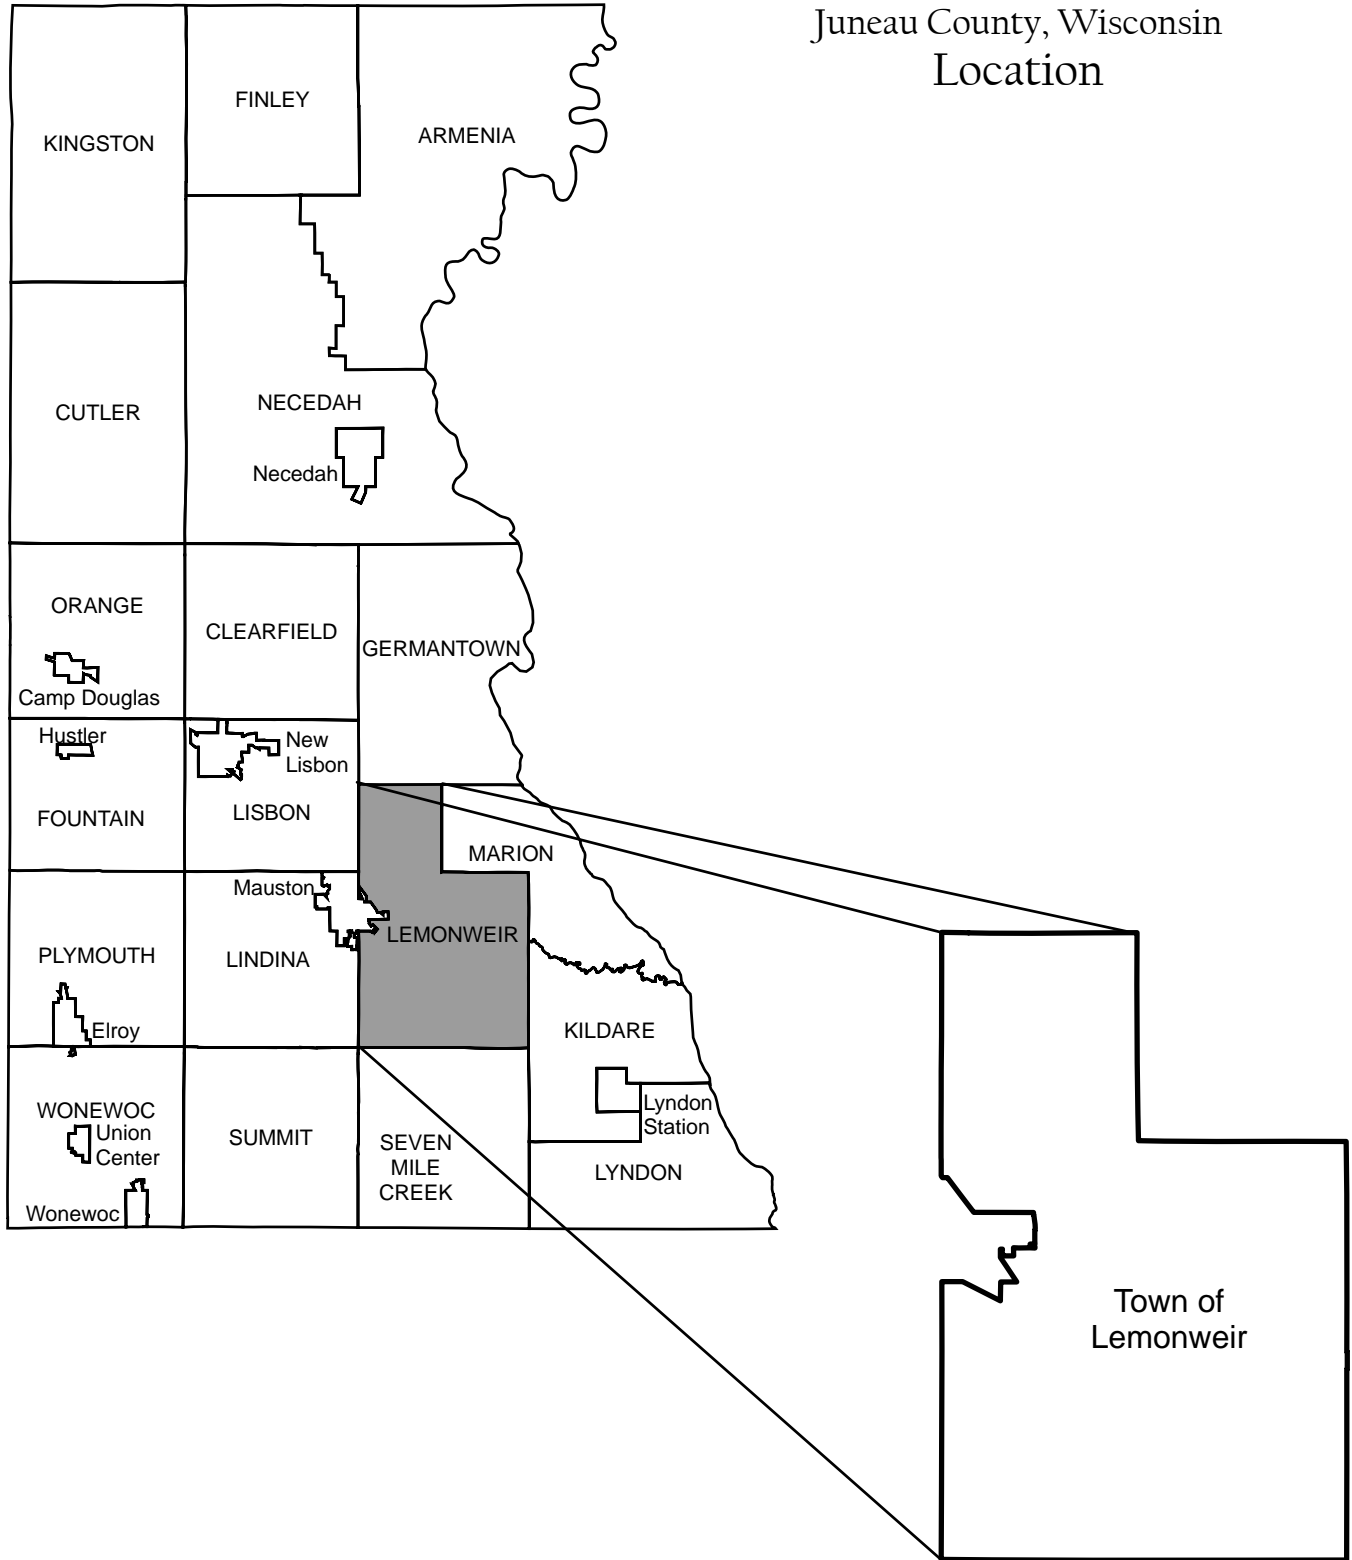

Map 1
Town of Lemonweir
 Juneau County, Wisconsin
 Location

Prepared By:
**North Central Wisconsin
 Regional Planning Commission**
 210 McClellan St., Suite 210, Wausau, WI 54403 715-849-5510
 staff@ncwrpc.org - www.ncwrpc.org

This map is neither a legally recorded map nor a survey and is not intended to be used as one. This drawing is a compilation of records, information and data used for reference purposes only. NCWRPC is not responsible for any inaccuracies herein contained.