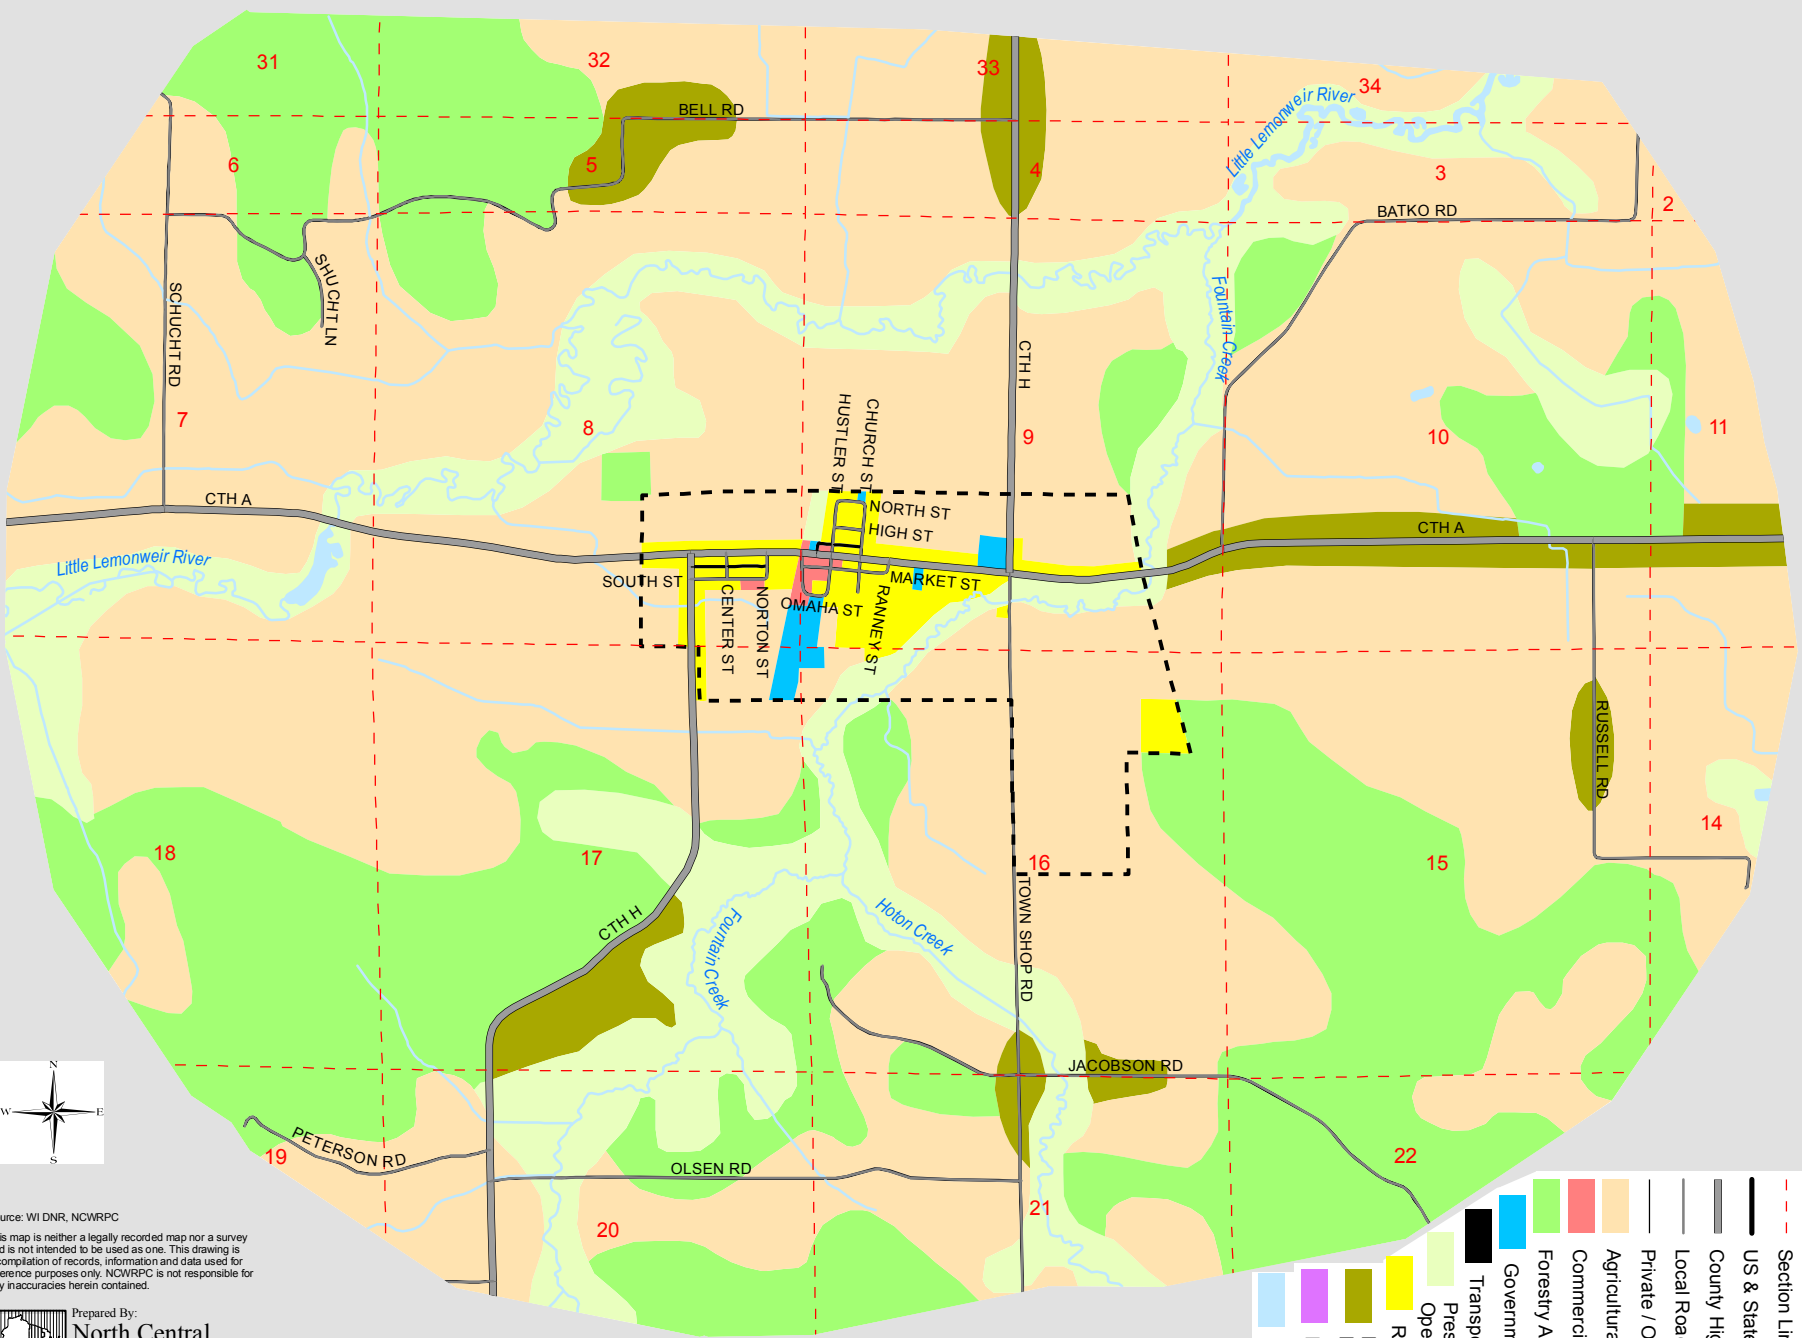

Village of Hustler - Juneau County, Wisconsin Future Land Use Plan

Map 5

	Village Boundary
	Section Lines
	US & State Highways
	County Highways
	Local Roads
	Private / Other
	Preservation & Open Space
	Residential
	Rural
	Forestry Areas
	Commercial
	Agricultural Areas
	Governmental
	Transportation
	Water

Prepared By:

North Central Wisconsin Regional Planning Commission
210 McClellan St., Suite 210, Wausau, WI 54403
715-849-5510 - staff@ncwrpc.org - www.ncwrpc.org