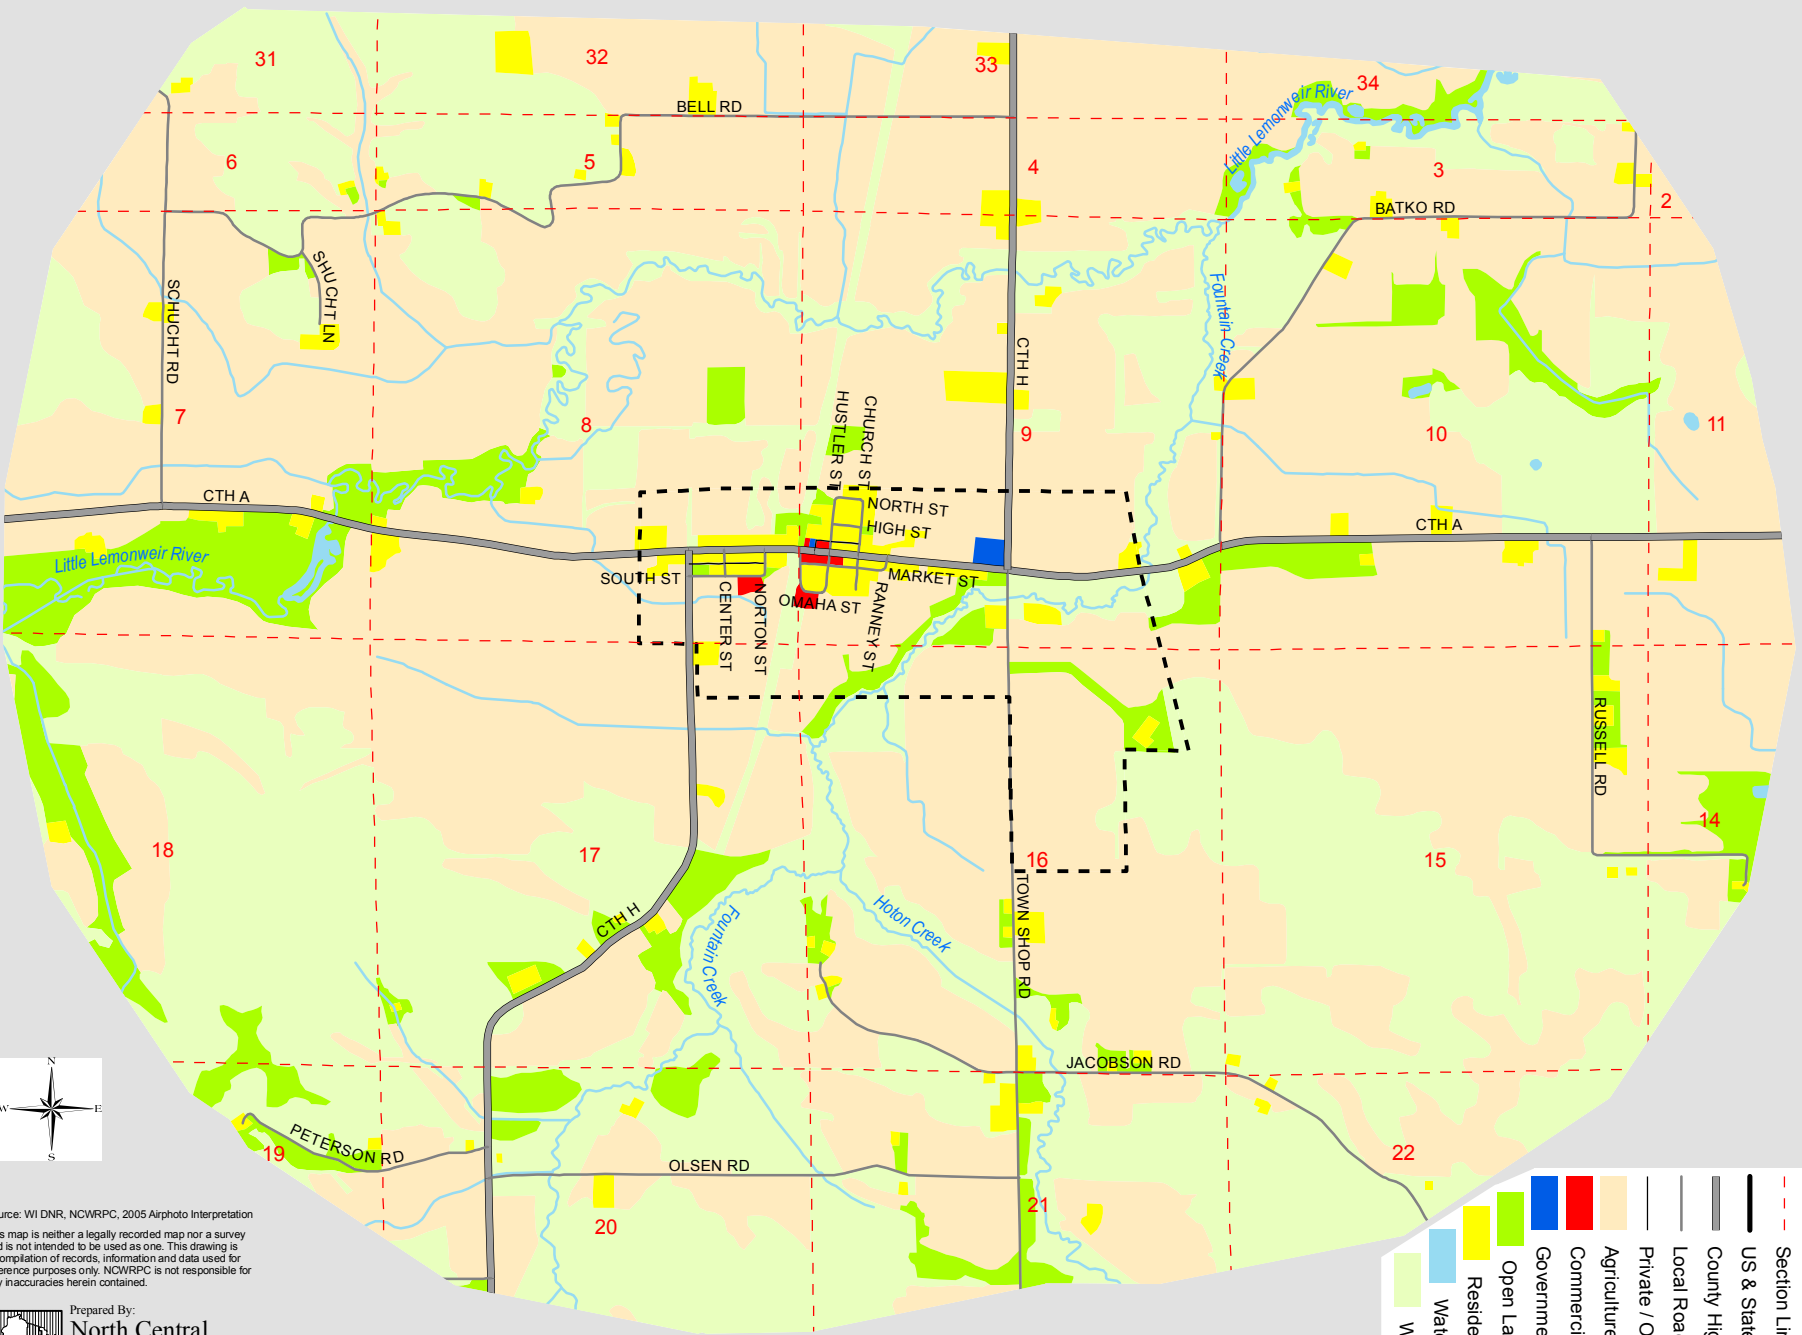

Village of Hustler - Juneau County, Wisconsin Generalized Existing Land Use

Map 4

	Village Boundary
	Section Lines
	US & State Highways
	County Highways
	Local Roads
	Private / Other
	Agriculture
	Commercial
	Governmental
	Residential
	Open Lands
	Woodlands
	Water

Prepared By:
North Central Wisconsin Regional Planning Commission
210 McClellan St., Suite 210, Wausau, WI 54403
715-849-5510 - staff@ncwrpc.org - www.ncwrpc.org