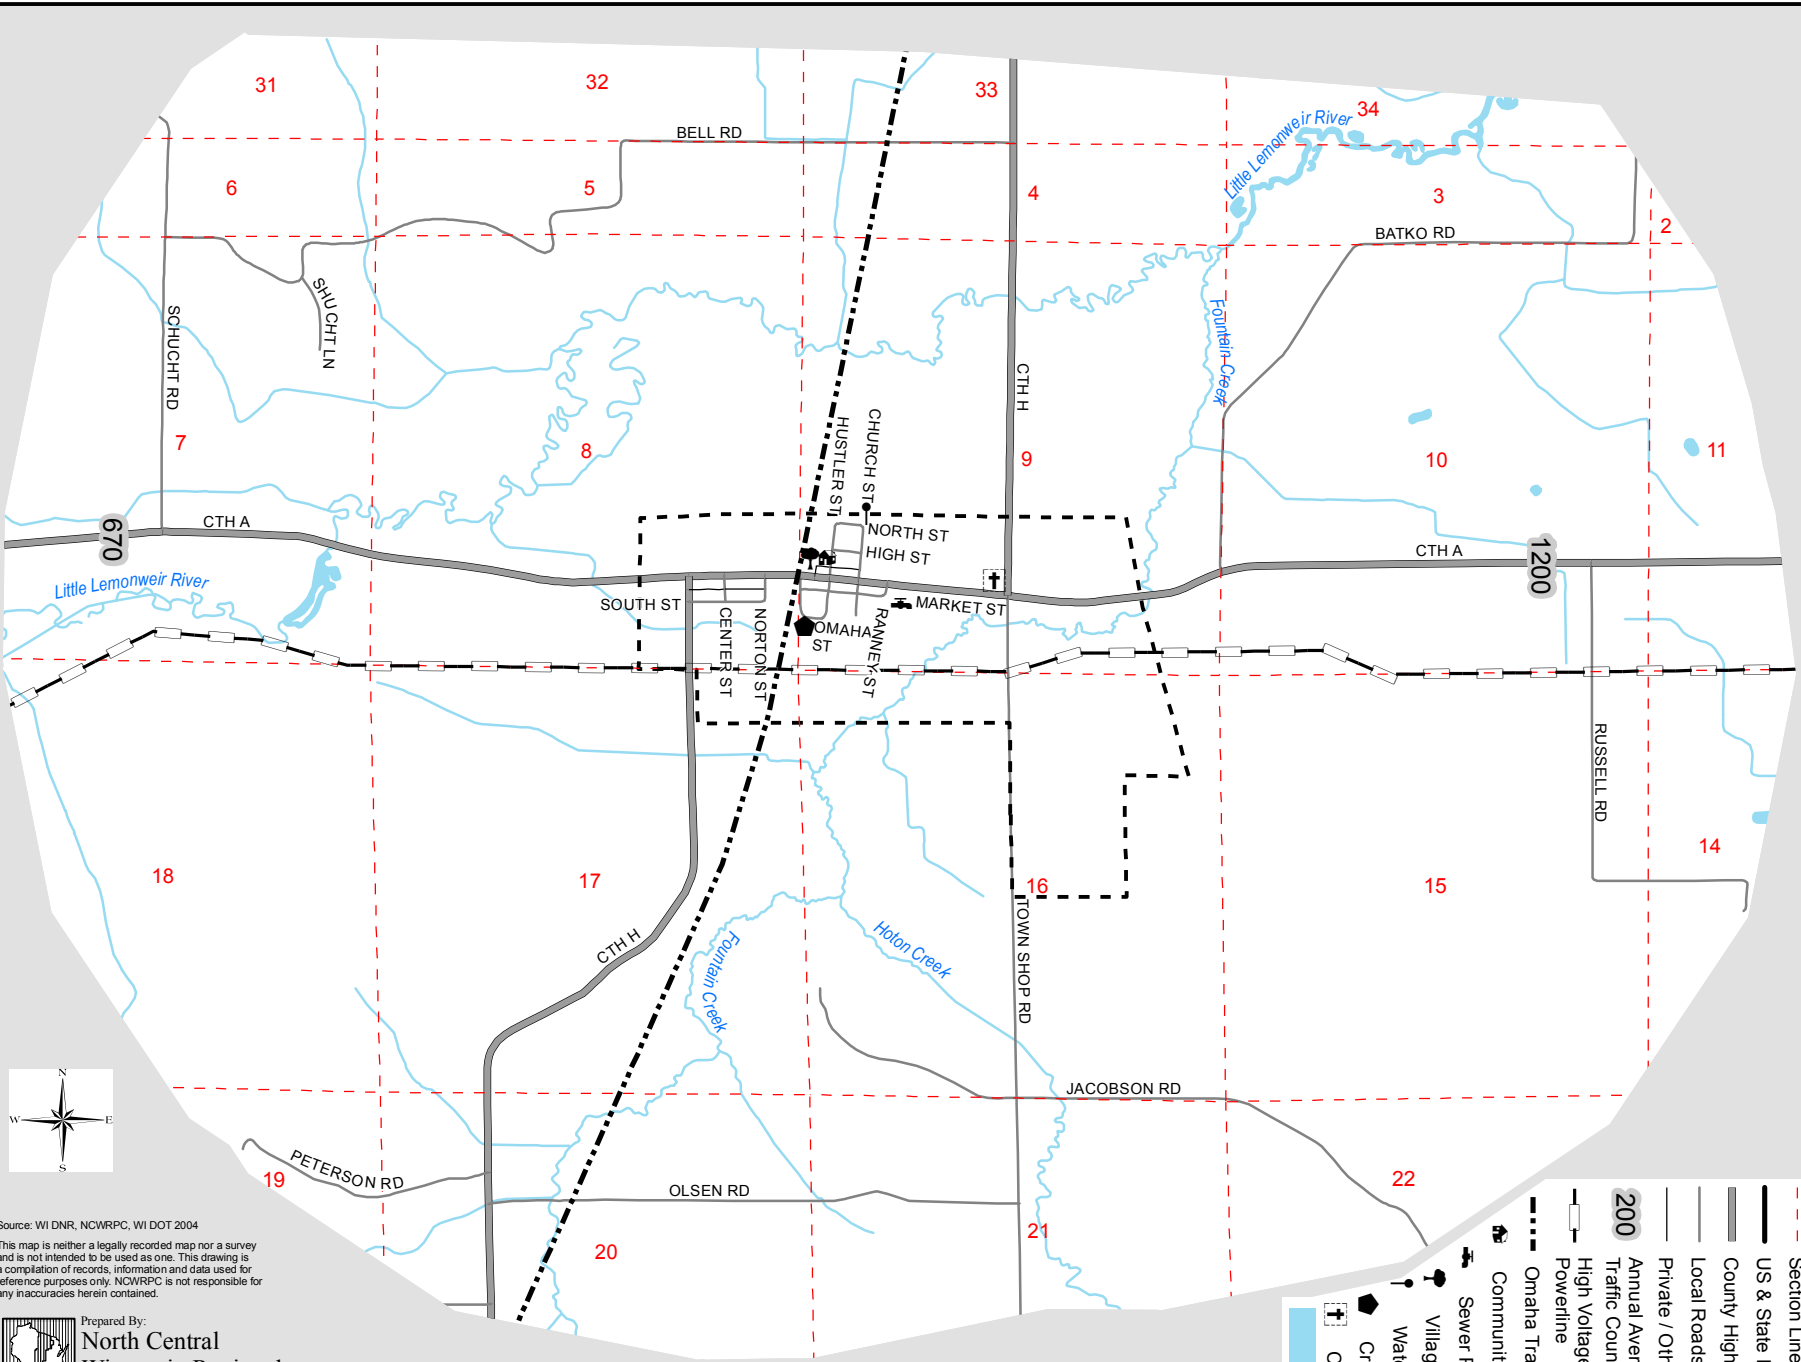

Village of Hustler - Juneau County, Wisconsin Community Facilities

Map 3

	Village Boundary
	Section Lines
	US & State Highways
	County Highways
	Local Roads
	Private / Other
	Annual Average Daily Traffic Count: 2004
	High Voltage Powerline
	Omaha Trail
	Sewer Pump
	Water Tower
	Village Park
	Community Center
	Creamery
	Cemetery
	Water

Prepared By:
North Central Wisconsin Regional Planning Commission
210 McClellan St., Suite 210, Wausau, WI 54403
715-849-5510 - staff@ncwrpc.org - www.ncwrpc.org