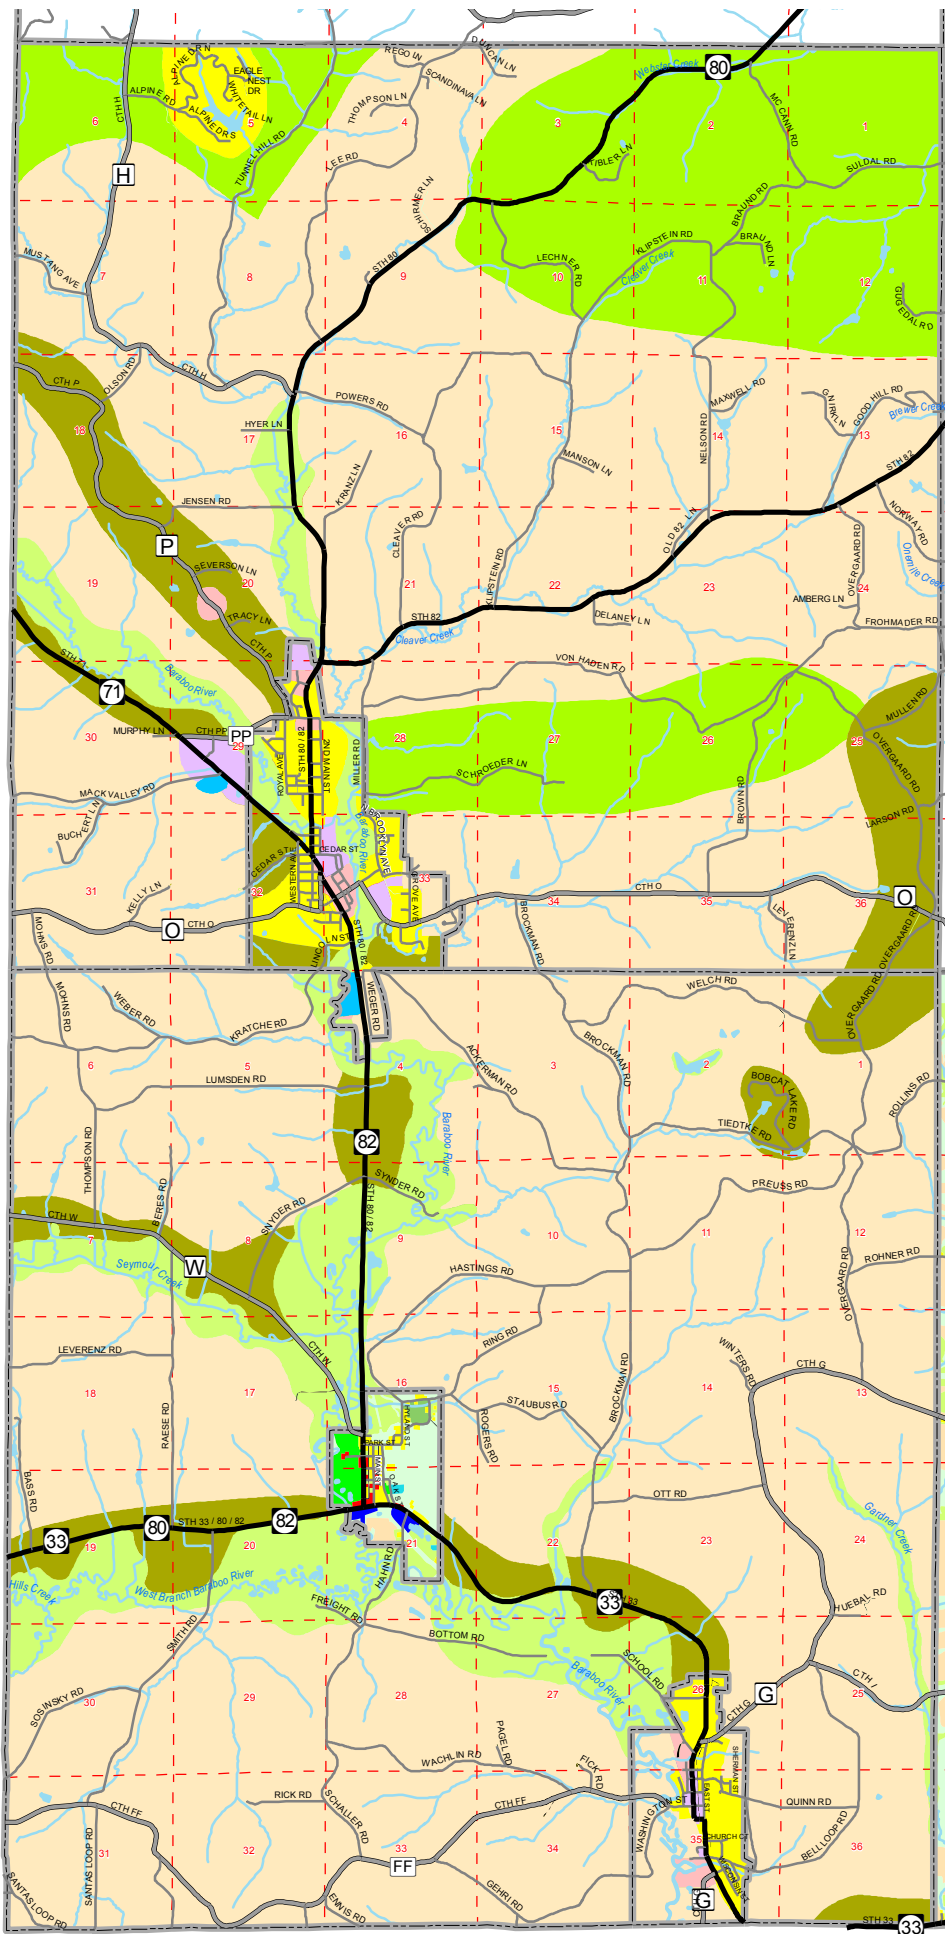

Map 7
Future Land Use Plan
Town of Plymouth &
Town of Wonewoc
 Juneau County, Wisconsin

- US Highways
- State Highways
- County Highways
- Local Roads
- Private Roads
- Minor Civil Divisions
- Section Lines
- Agricultural Areas
- Commercial
- Industrial
- Preservation & Open Space
- Residential
- Rural Residential
- Transportation
- Water

City of Elroy