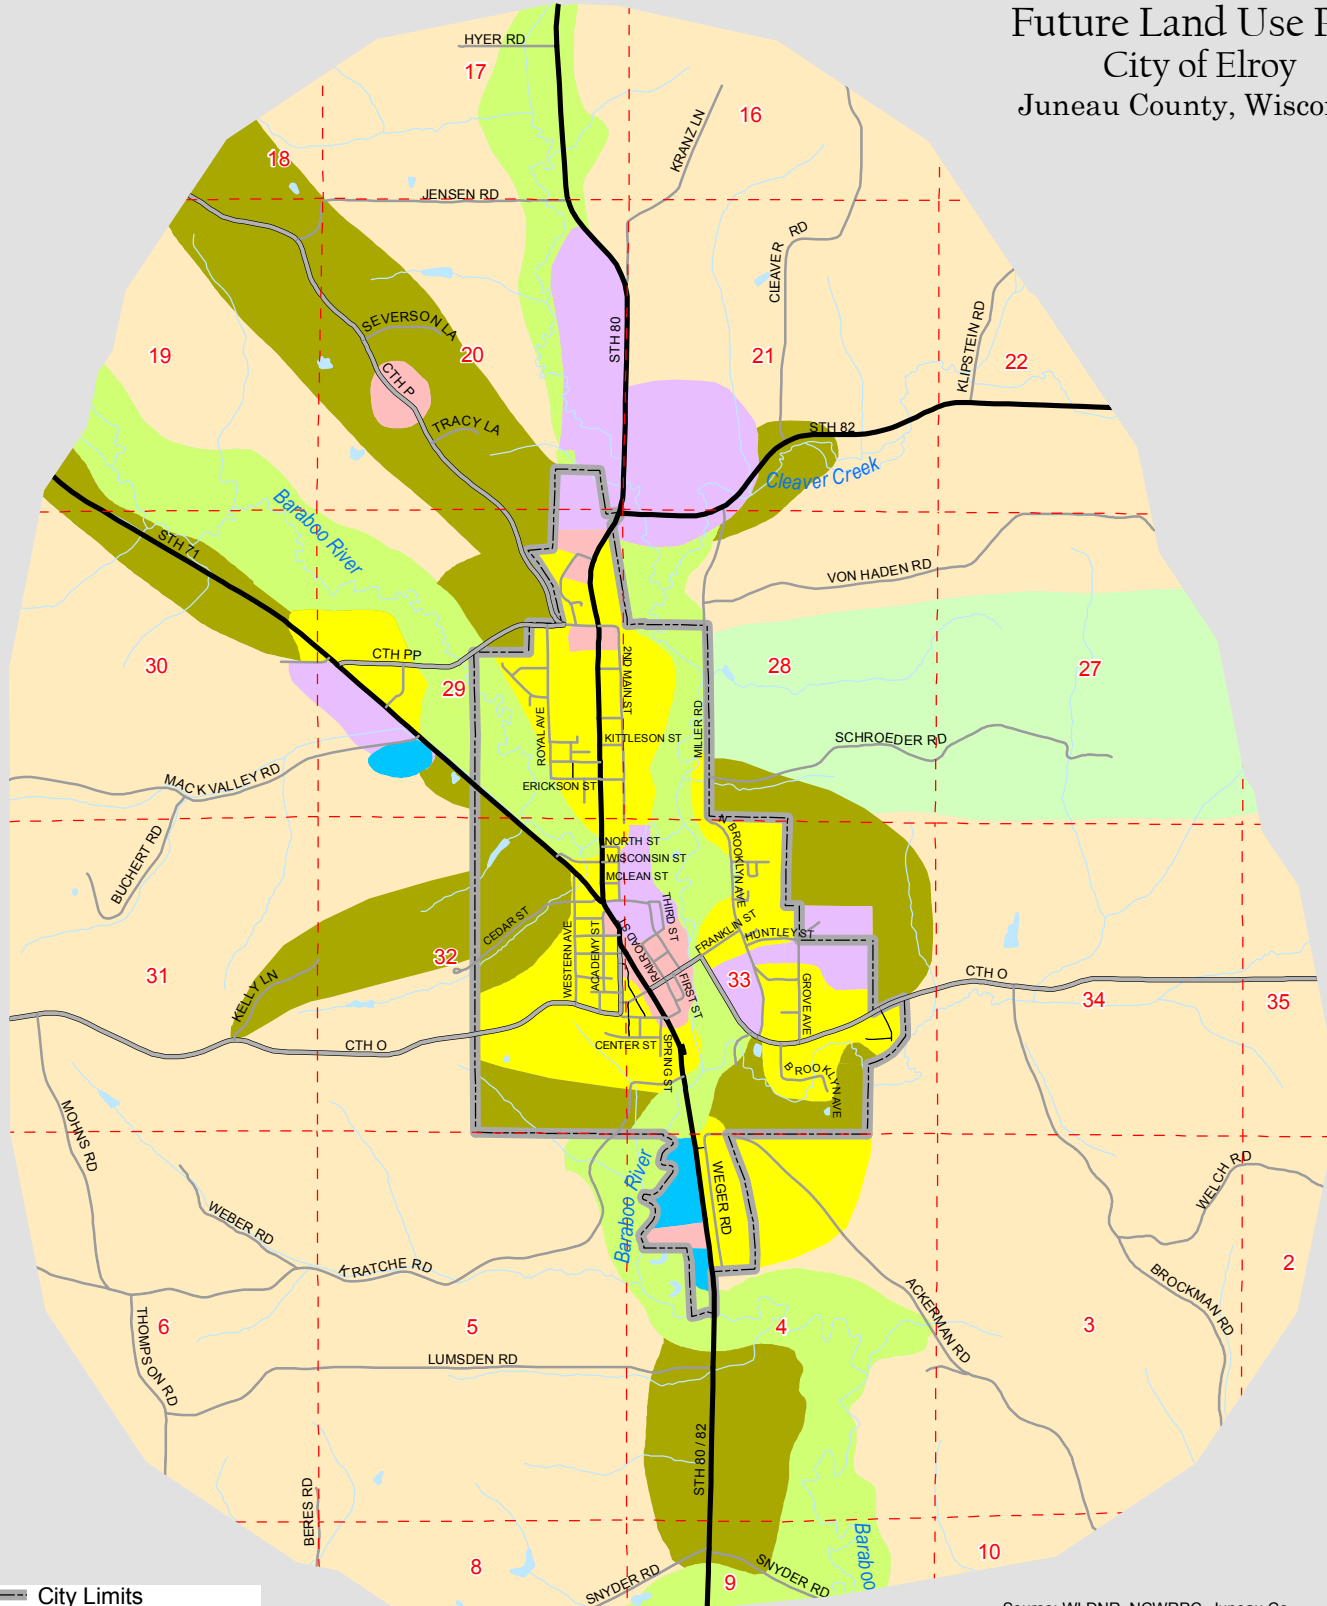

# Map 6 Future Land Use Plan City of Elroy Juneau County, Wisconsin

- |                                       |                           |
|---------------------------------------|---------------------------|
| City Limits                           | Agricultural Areas        |
| Section Lines                         | Industrial                |
| US & State Highways                   | Preservation & Open Space |
| County Highways                       | Residential               |
| Local Roads                           | Rural Residential         |
| Private / Other                       | Water                     |
| Commercial                            |                           |
| Governmental / Public / Institutional |                           |

Source: WI DNR, NCWRPC, Juneau Co

This map is neither a legally recorded map nor a survey and is not intended to be used as one. This drawing is a compilation of records, information and data used for reference purposes only. NCWRPC is not responsible for any inaccuracies herein contained.