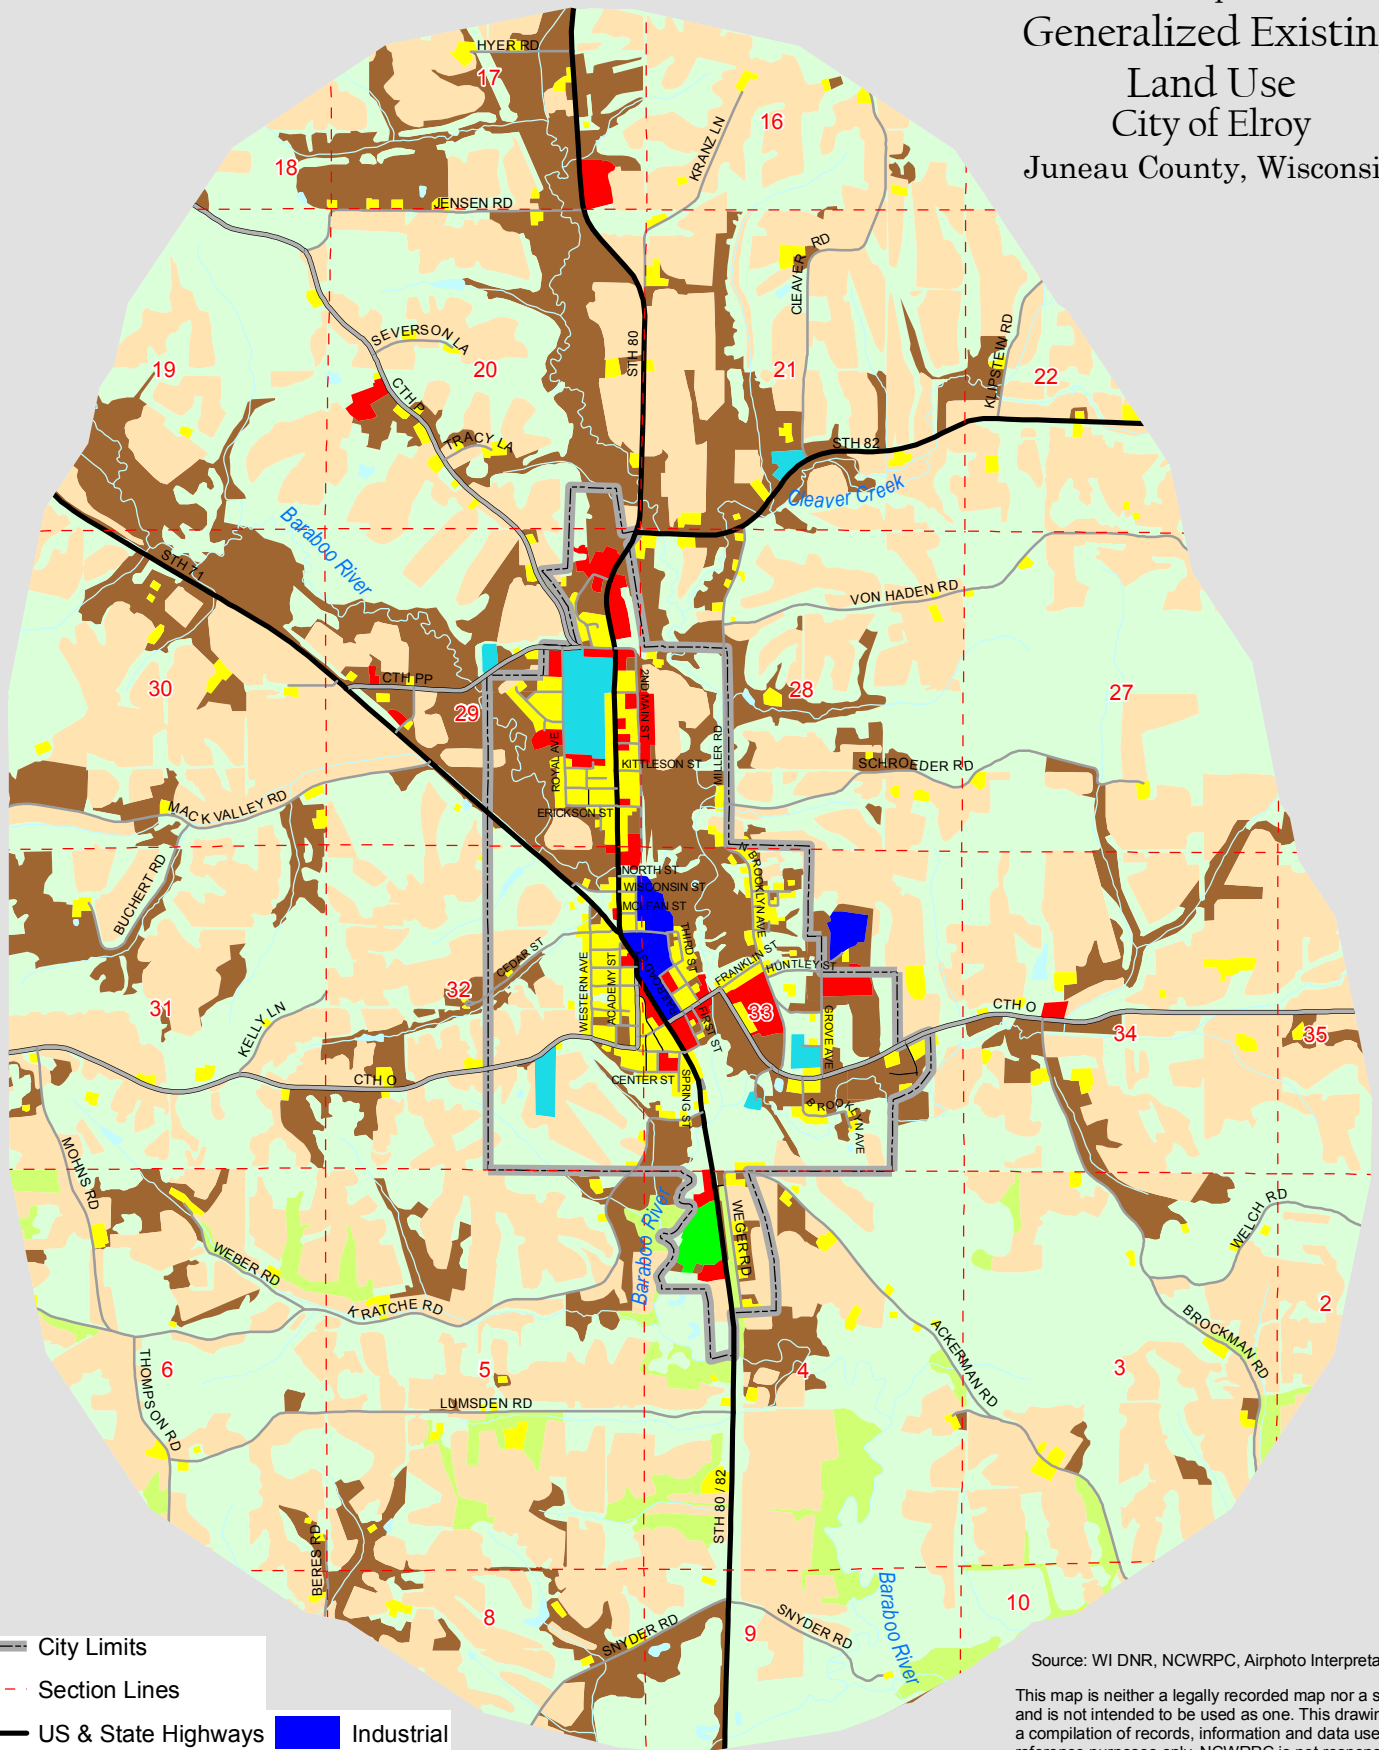

Map 5
Generalized Existing
Land Use
City of Elroy
Juneau County, Wisconsin

- City Limits
- Section Lines
- US & State Highways
- County Highways
- Local Roads
- Private / Other
- Agriculture
- Commercial
- Governmental
- Industrial
- Open Lands
- Outdoor Recreation
- Residential
- Scattered Woodlands
- Woodlands
- Water

Source: WI DNR, NCWRPC, Airphoto Interpretation 2005

This map is neither a legally recorded map nor a survey and is not intended to be used as one. This drawing is a compilation of records, information and data used for reference purposes only. NCWRPC is not responsible for any inaccuracies herein contained.